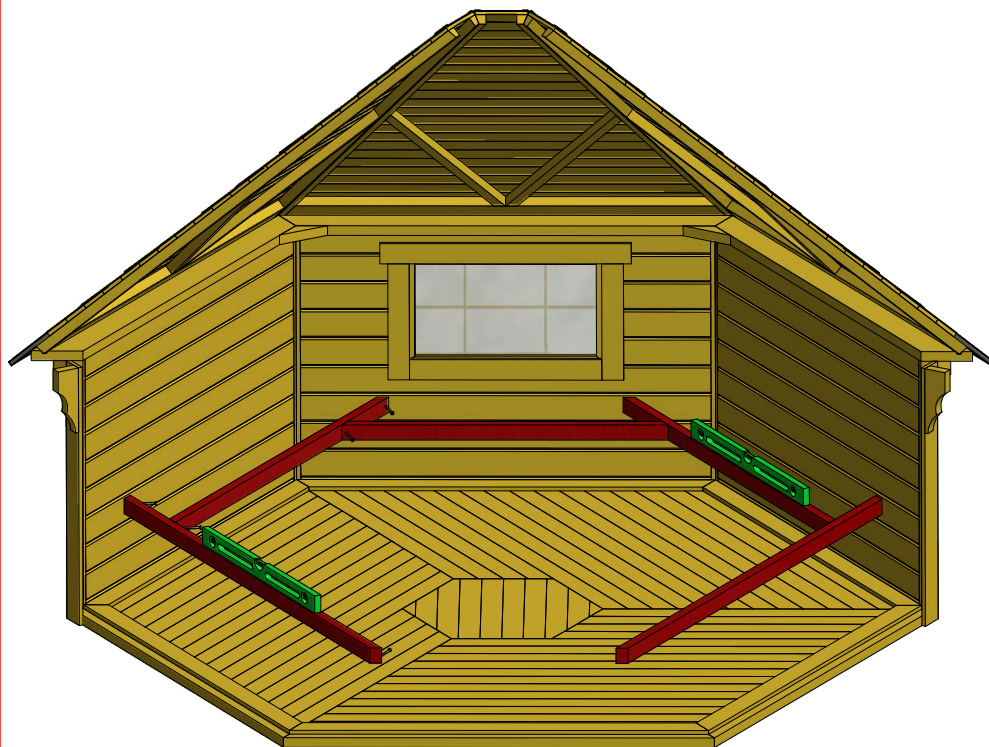

1

2

Grill cabin 9.2 m²

Screws

1	S2	4x70	84 pcs

11.1

Grill cabin 9.2 m²

Screws			
1	S2	4x70	40 pcs
2	S4	3x30	40 pcs

Grill cabin 9.2 m²

Screws

1	S3	3.5x45	45 pcs
---	----	--------	--------

Grill cabin 9.2 m²

Screws

1	S3	3.5x45	8 pcs

1

Grill cabin 9.2 m²