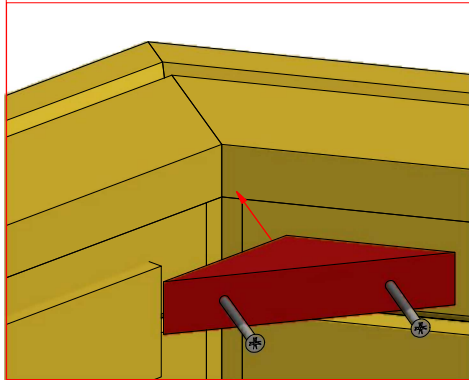

2.2

Grill cabin 9.2 m²

Screws			
1	S2	4x70	24 pcs
2	S3	3.5x45	36 pcs

3.1

3.2

Grill cabin 9.2 m²

Screws

1	S2	4x70	55 pcs