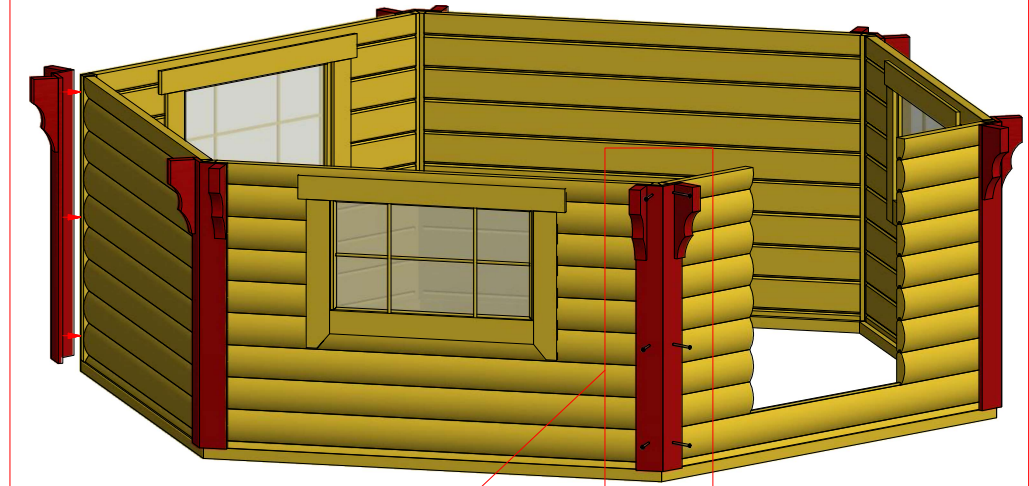

Grill cabin 9.2 m²

Screws			
1	S2	4x70	24 pcs
2	S3	3.5x45	36 pcs