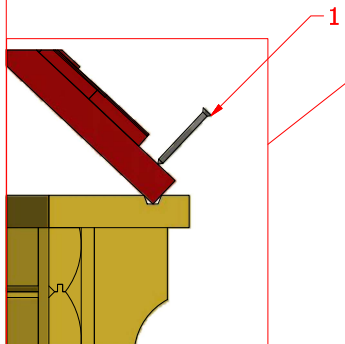

Grill cabin 9.2 m²

Screws

1	S2	4x70	43 pcs