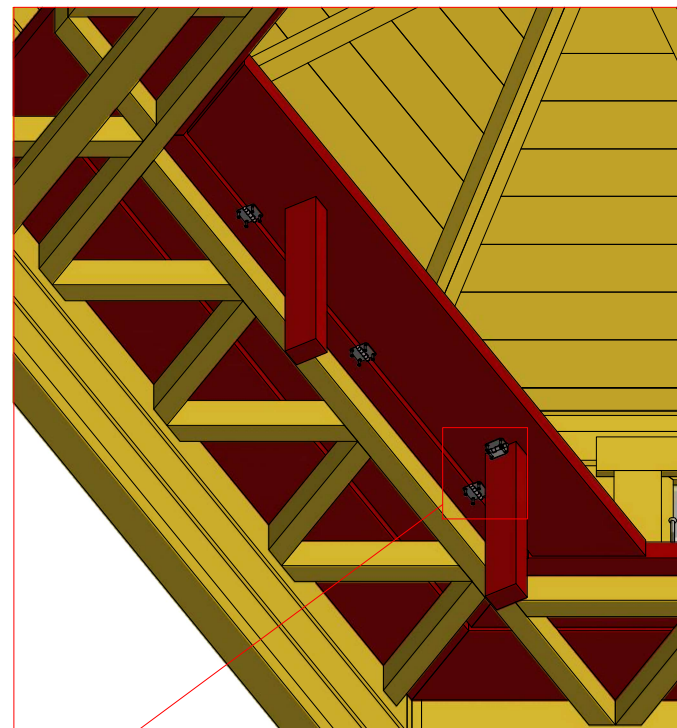

1

2

Grill cabin 9.2 m²

Screws

1	S2	4x70	84 pcs

11.1

Grill cabin 9.2 m²

Screws			
1	S2	4x70	40 pcs
2	S4	3x30	40 pcs

Grill cabin 9.2 m²

Screws

1	S3	3.5x45	45 pcs
---	----	--------	--------

Grill cabin 9.2 m²

Screws

1	S3	3.5x45	8 pcs

1

Grill cabin 9.2 m²