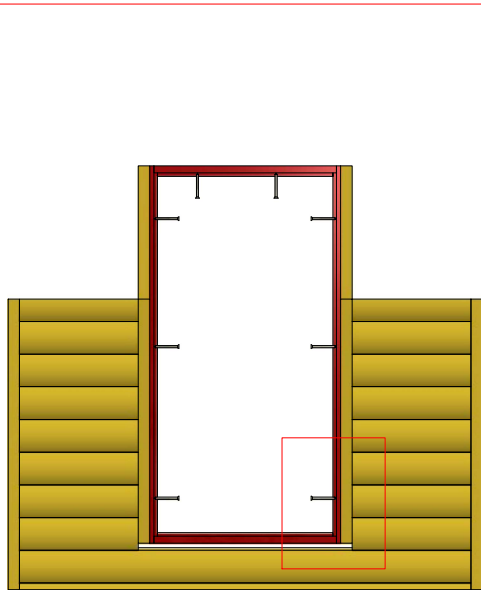

Grill cabin 9.2 m²

Screws

1	S2	4x70	8 pcs

1

2