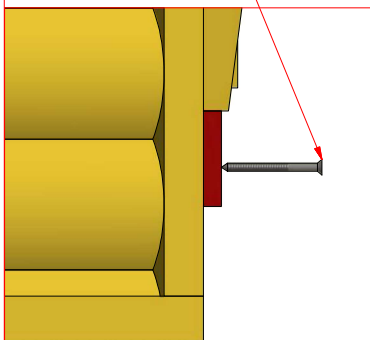

Grill cabin 9.2 m²

Screws

1	S3	3.5x45	45 pcs
---	----	--------	--------

Grill cabin 9.2 m²

Screws

1	S3	3.5x45	8 pcs

1

Grill cabin 9.2 m²