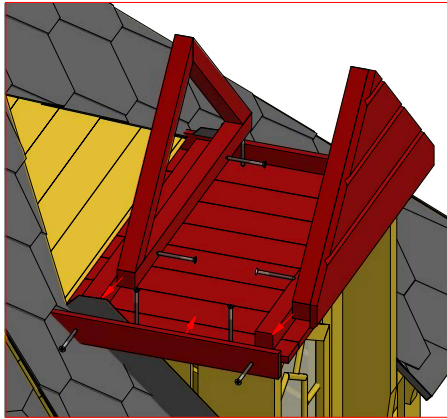

7.1

7.2

Grill cabin 9.2 m²

Screws

1	S2	4x70	10 pcs

Grill cabin 9.2 m²

Screws

Grill cabin 9.2 m²

Screws

1	S2	4x70	16 pcs

Grill cabin 9.2 m²

Screws

1	S2	4x70	8 pcs
2	S3	3.5x45	4 pcs

Grill cabin 9.2 m²

Screws

1	S2	4x70	8 pcs
---	----	------	-------