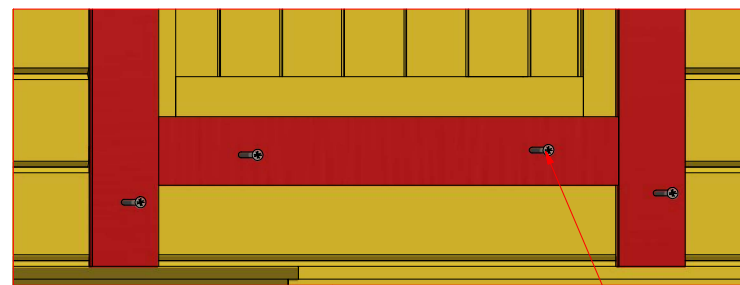

Grill cabin 9.2 m²

Screws

1	S3	3.5x45	45 pcs