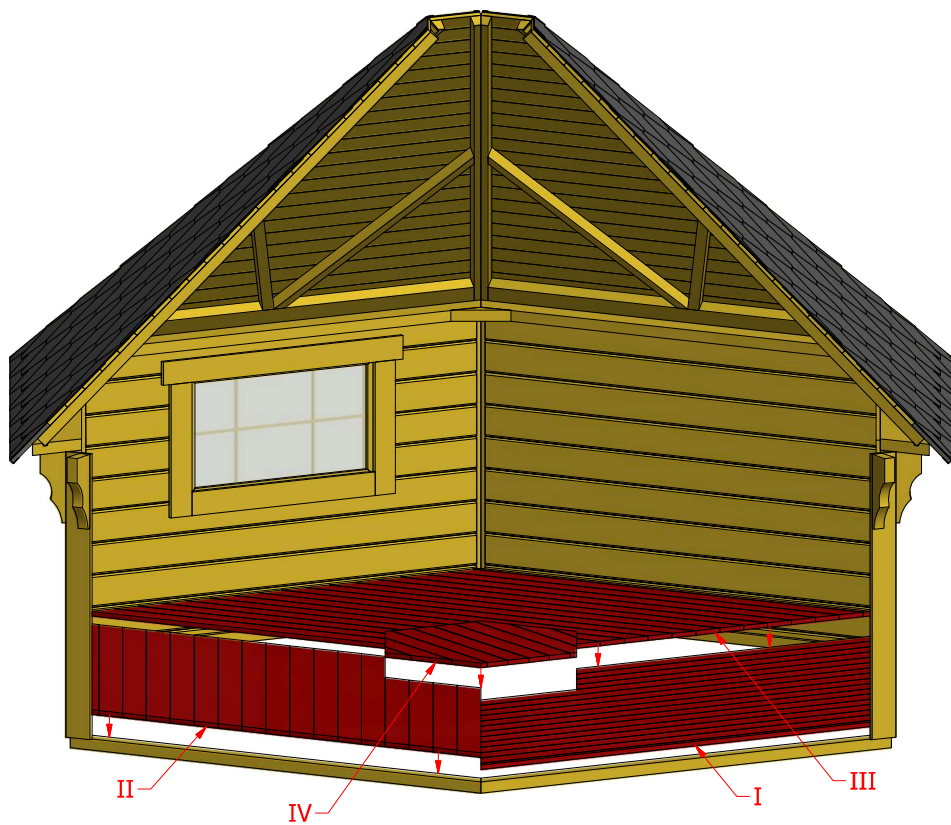

Grill cabin 9.2 m²

Screws

1	S2	4x70	43 pcs

Grill cabin 9.2 m²

Screws

1	S3	3.5x45	31 pcs
2	V1	2.5x25	

Grill cabin 9.2 m²

Screws			
1	S3	3.5x45	24 pcs