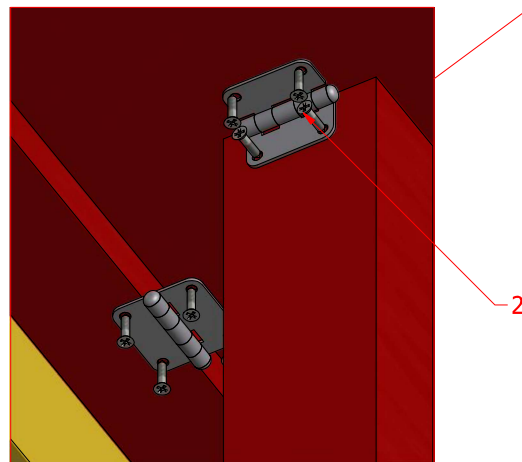

1

2

Grill cabin 9.2 m²

Screws

1	S2	4x70	84 pcs

11.1

Grill cabin 9.2 m²

Screws			
1	S2	4x70	40 pcs
2	S4	3x30	40 pcs