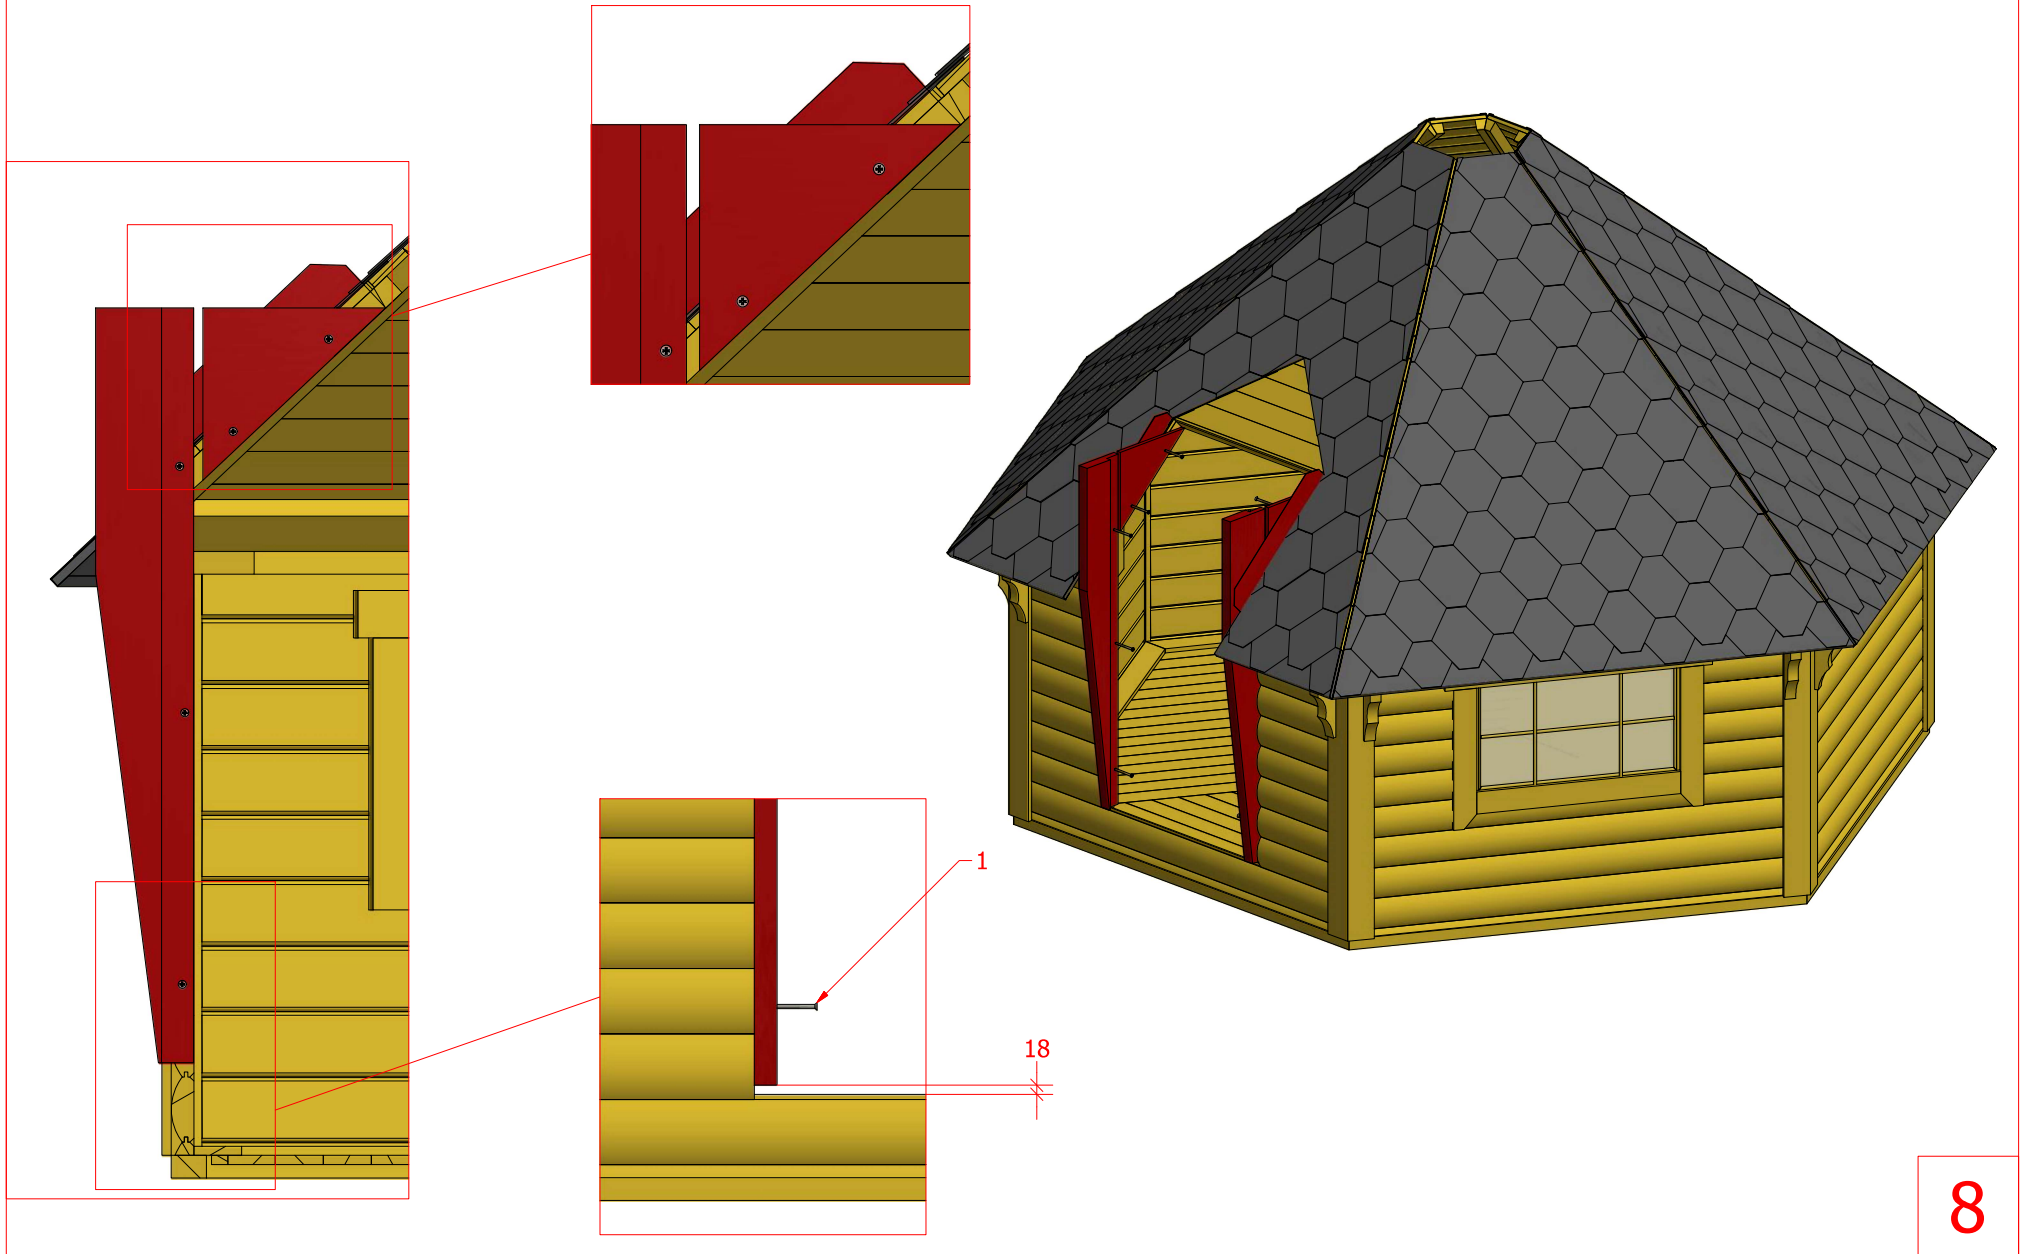

7.1

7.2

Grill cabin 9.2 m²

Screws

1	S2	4x70	10 pcs

Grill cabin 9.2 m²

Screws

Grill cabin 9.2 m²