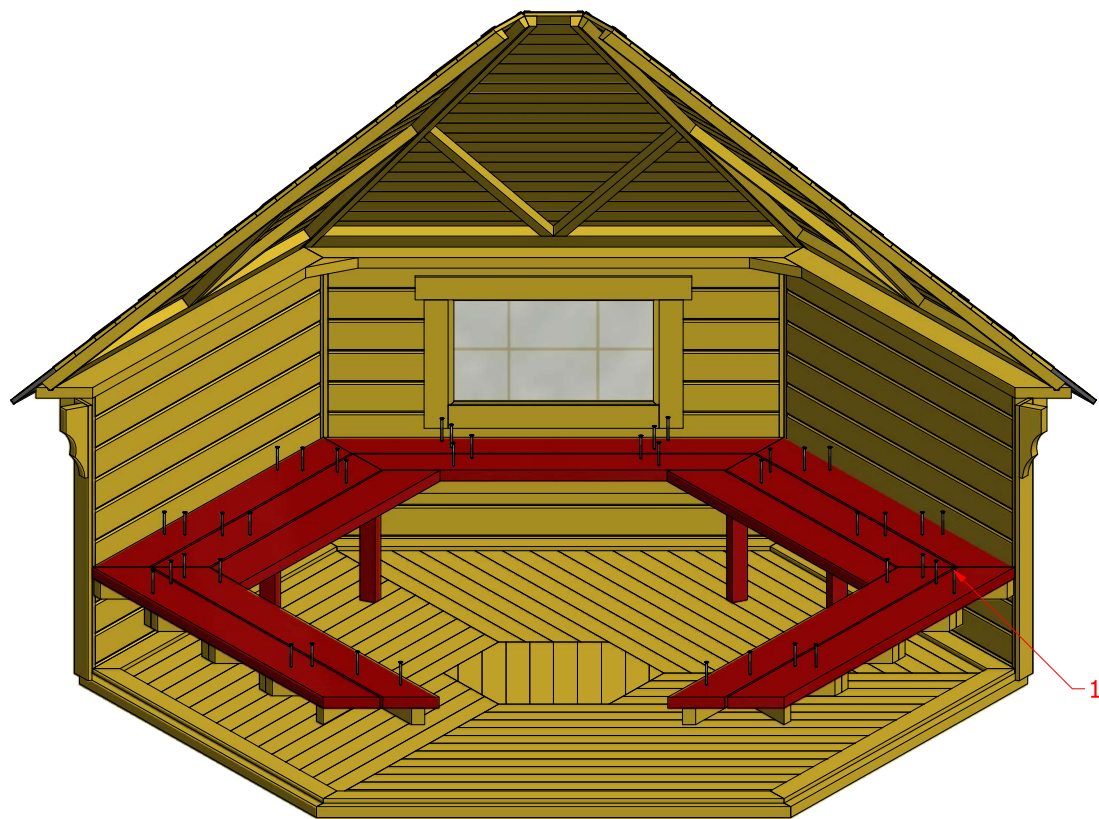

1

2

Grill cabin 9.2 m²

Screws

1	S2	4x70	84 pcs

11.1

Grill cabin 9.2 m²

Screws			
1	S2	4x70	40 pcs
2	S4	3x30	40 pcs

Grill cabin 9.2 m²

Screws

1	S3	3.5x45	45 pcs
---	----	--------	--------

Grill cabin 9.2 m²

Screws

1	S3	3.5x45	8 pcs

1

Grill cabin 9.2 m²