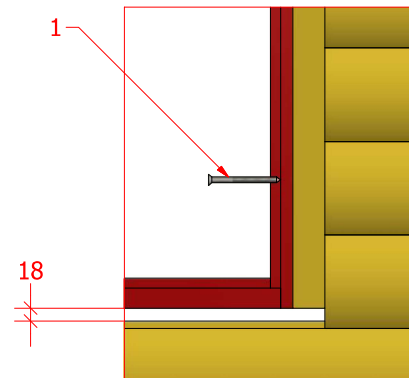

Grill cabin 9.2 m²

Screws

1	S2	4x70	8 pcs

1

2