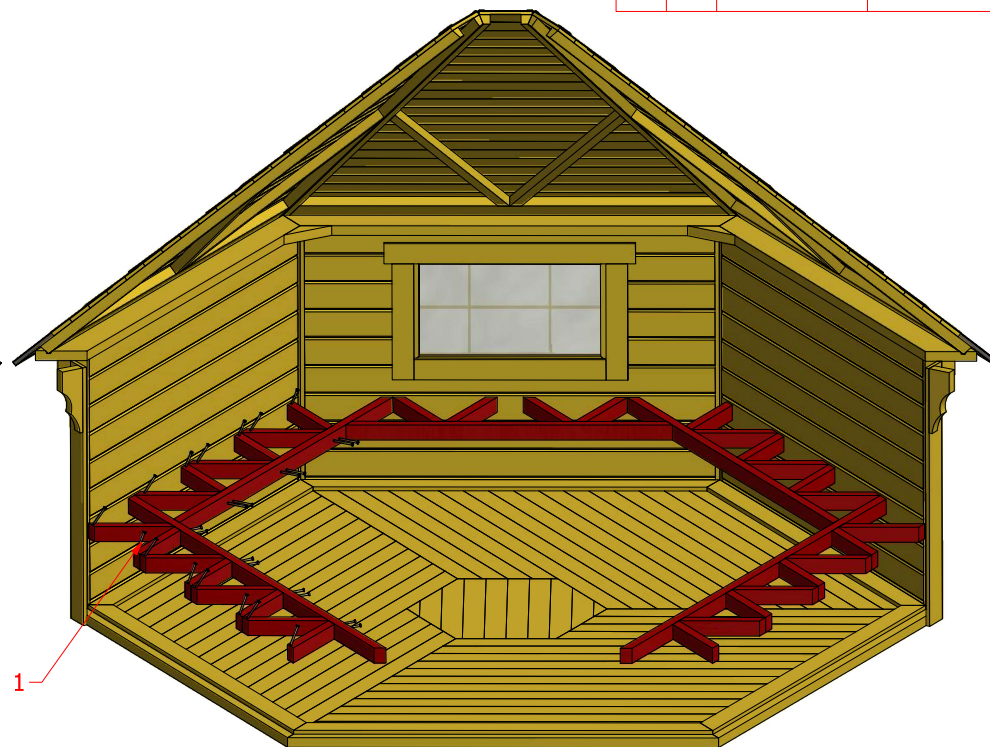

1

2

Grill cabin 9.2 m²

Screws

1	S2	4x70	84 pcs

11.1

Grill cabin 9.2 m²

Screws			
1	S2	4x70	40 pcs
2	S4	3x30	40 pcs

Grill cabin 9.2 m²

Screws

1	S3	3.5x45	45 pcs
---	----	--------	--------

Grill cabin 9.2 m²

Screws

1	S3	3.5x45	8 pcs

1

Grill cabin 9.2 m²