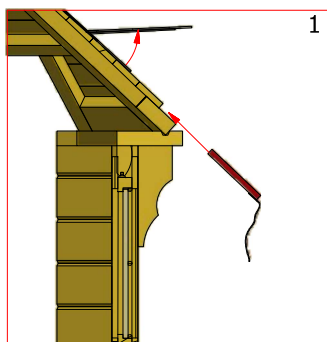

Grill cabin 9.2 m²

Screws

1	S2	4x70	43 pcs

Grill cabin 9.2 m²

Screws

1	S3	3.5x45	31 pcs
2	V1	2.5x25	

Grill cabin 9.2 m²

Screws			
1	S3	3.5x45	24 pcs