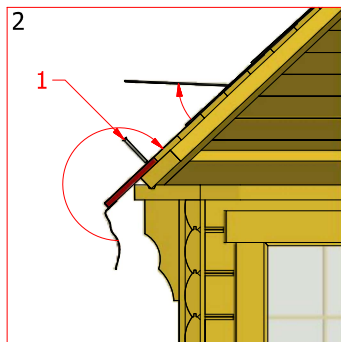

Grill cabin 9.2 m²

Screws

1	S2	4x70	43 pcs

Grill cabin 9.2 m²

Screws

1	S3	3.5x45	31 pcs
2	V1	2.5x25	

Grill cabin 9.2 m²

Screws			
1	S3	3.5x45	24 pcs