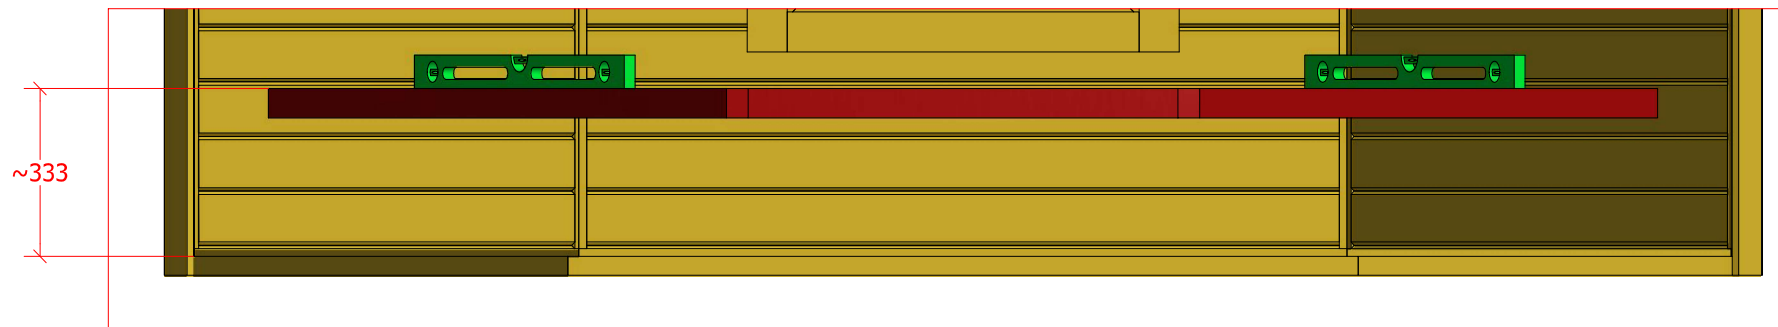

1

2

Grill cabin 9.2 m²

Screws

1	S2	4x70	84 pcs

11.1

Grill cabin 9.2 m²

Screws			
1	S2	4x70	40 pcs
2	S4	3x30	40 pcs