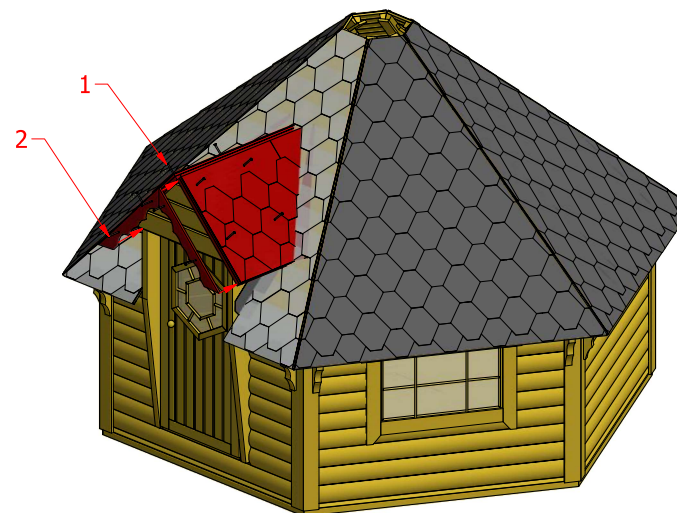

Screws

1	S2	4x70	16 pcs

Grill cabin 9.2 m²

Screws

1	S2	4x70	8 pcs
2	S3	3.5x45	4 pcs

Grill cabin 9.2 m²

Screws

1	S2	4x70	8 pcs
---	----	------	-------