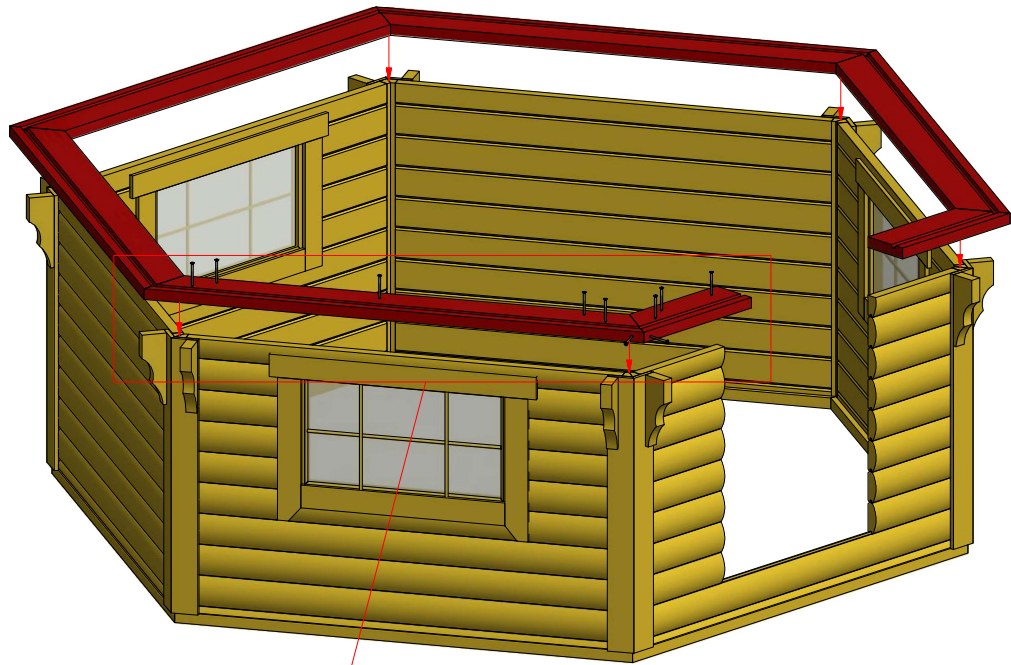

2.2

Grill cabin 9.2 m²

Screws			
1	S2	4x70	24 pcs
2	S3	3.5x45	36 pcs

3.1

3.2

Grill cabin 9.2 m²

Screws

1	S2	4x70	55 pcs