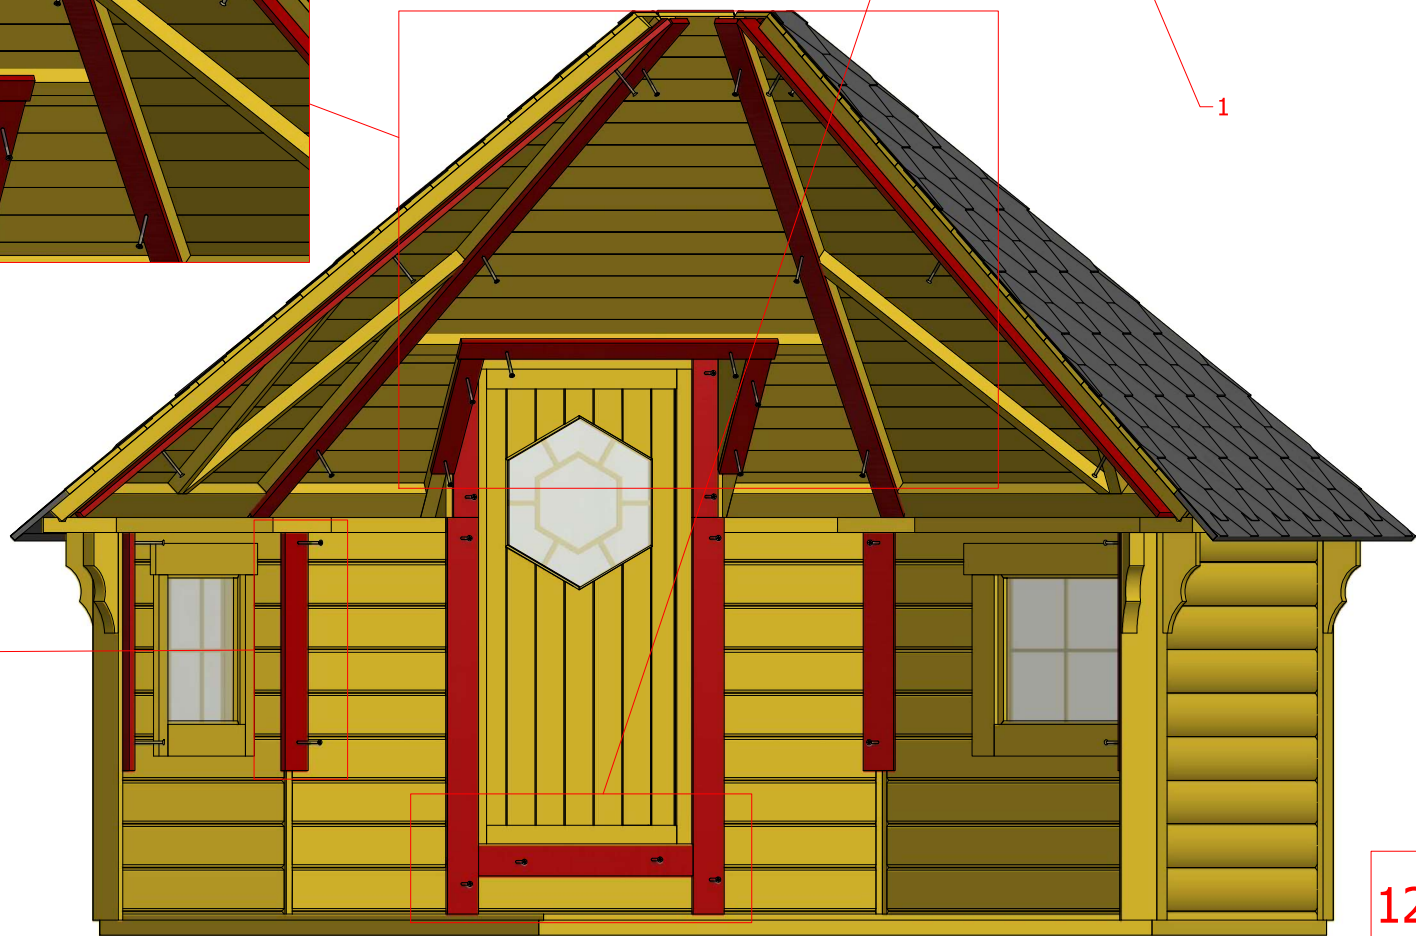

Grill cabin 9.2 m²

Screws

1	S3	3.5x45	45 pcs