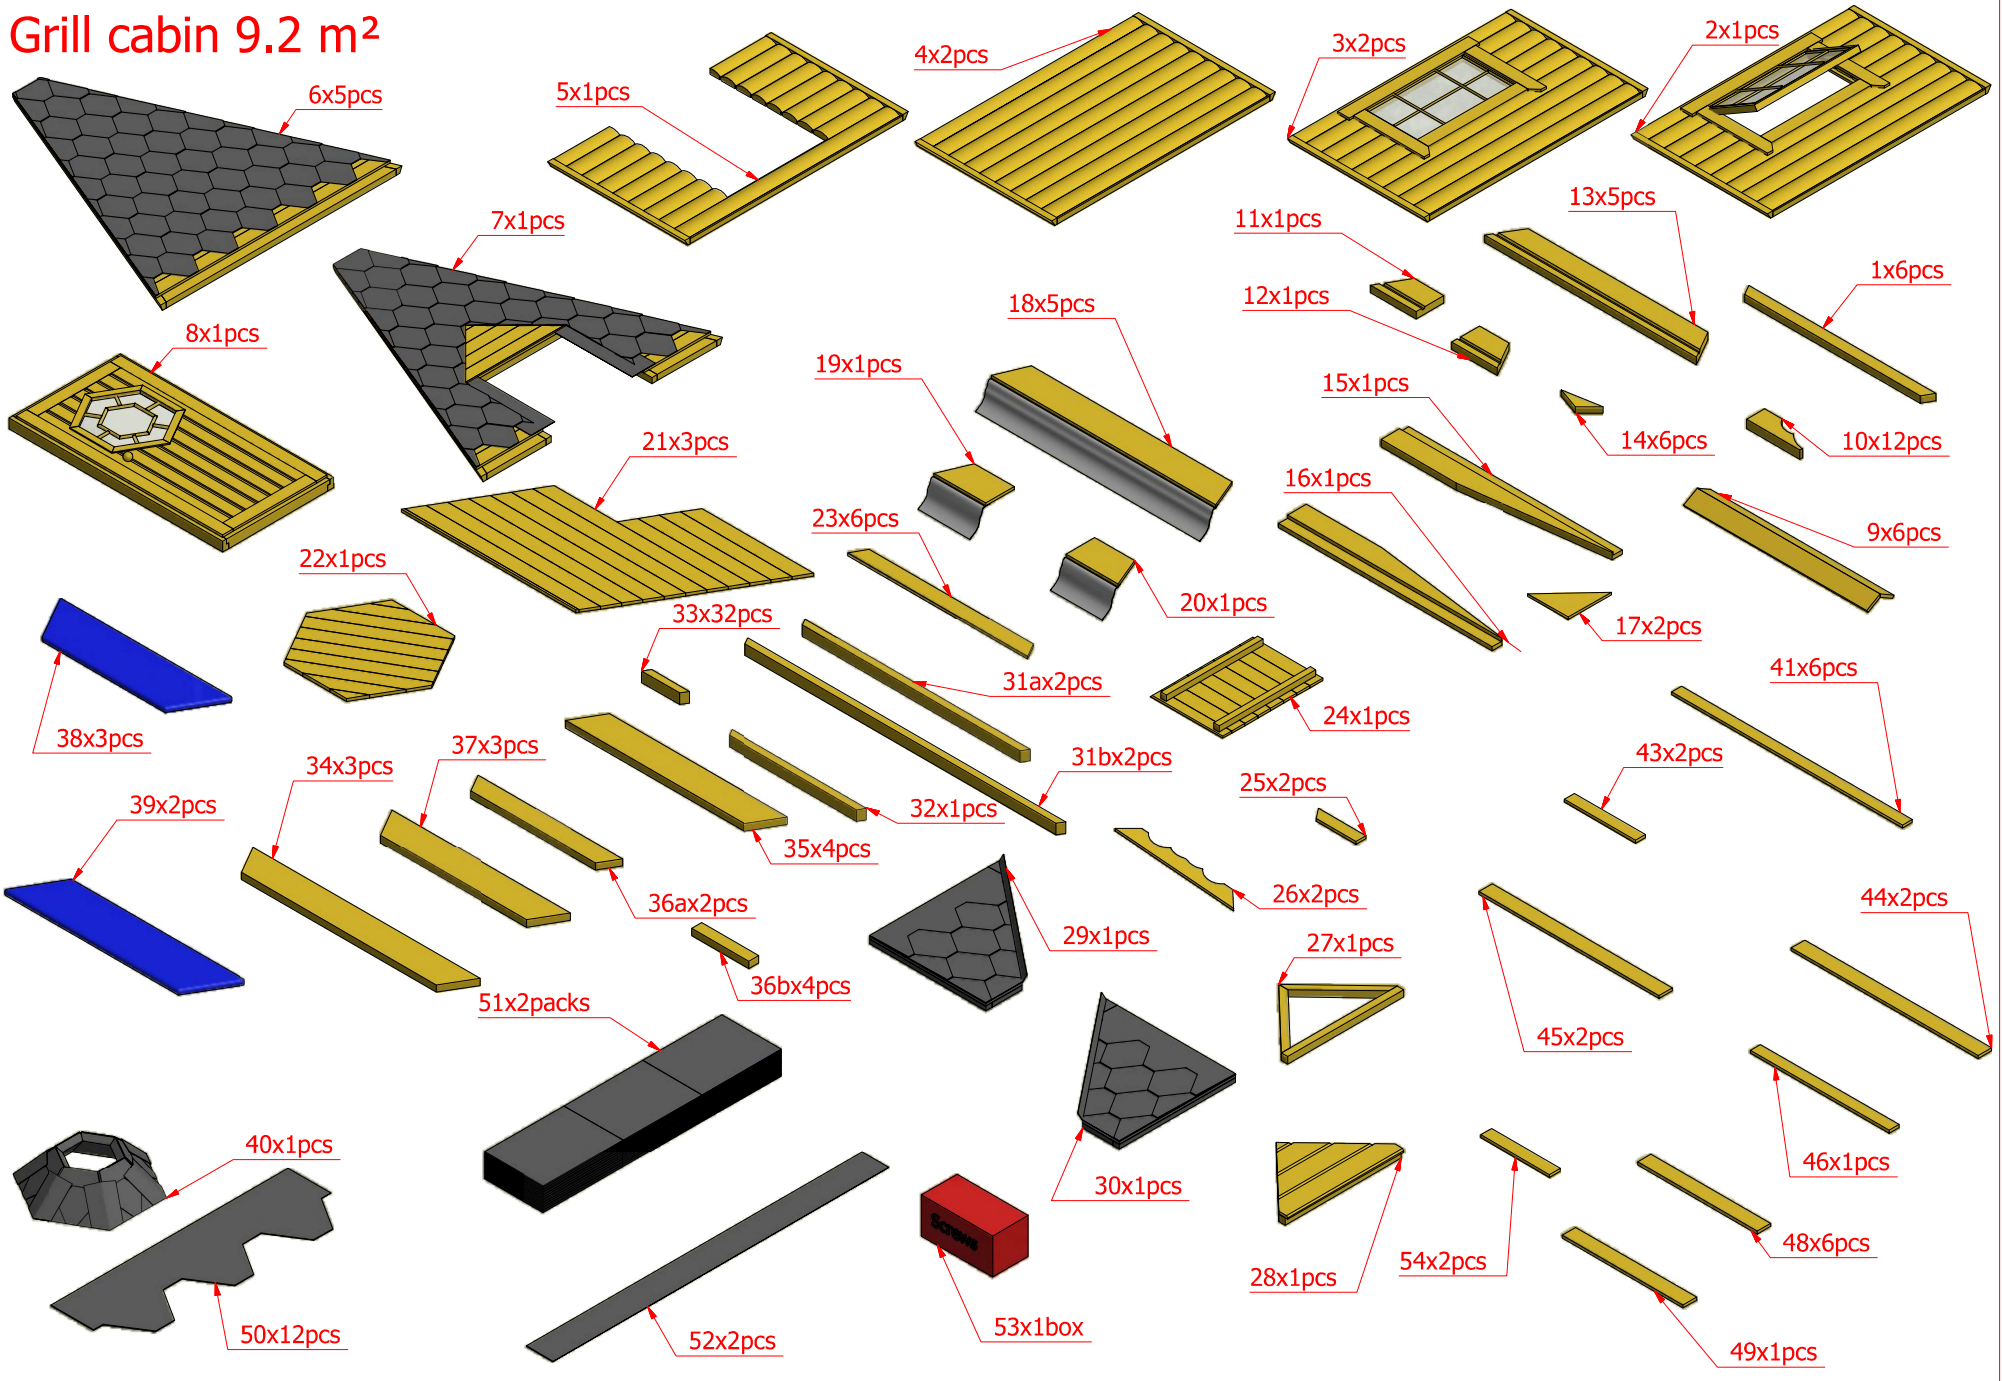

Grill cabin 9.2 m²

Grill cabin 9.2 m²

Grill cabin 9.2 m²

Screws			
1	S1	5x100	12 pcs

1

Grill cabin 9.2 m²

Screws			
1	S2	4x70	36 pcs

2.1