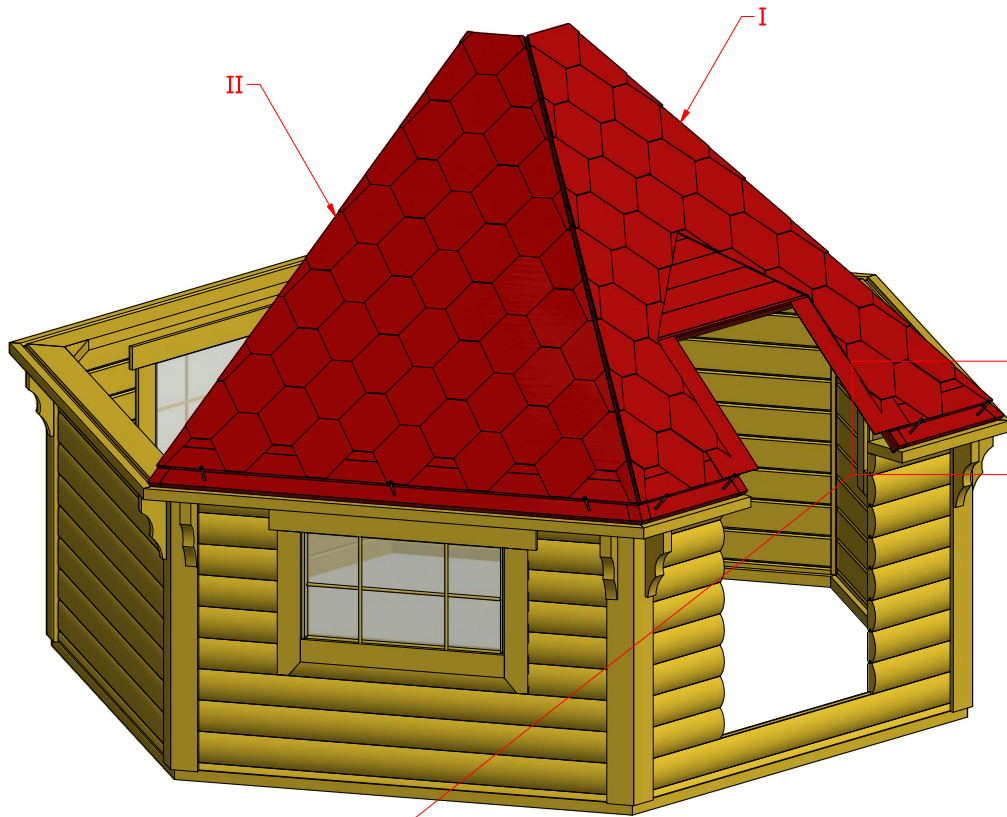

Grill cabin 9.2 m²

Screws

1	S2	4x70	43 pcs