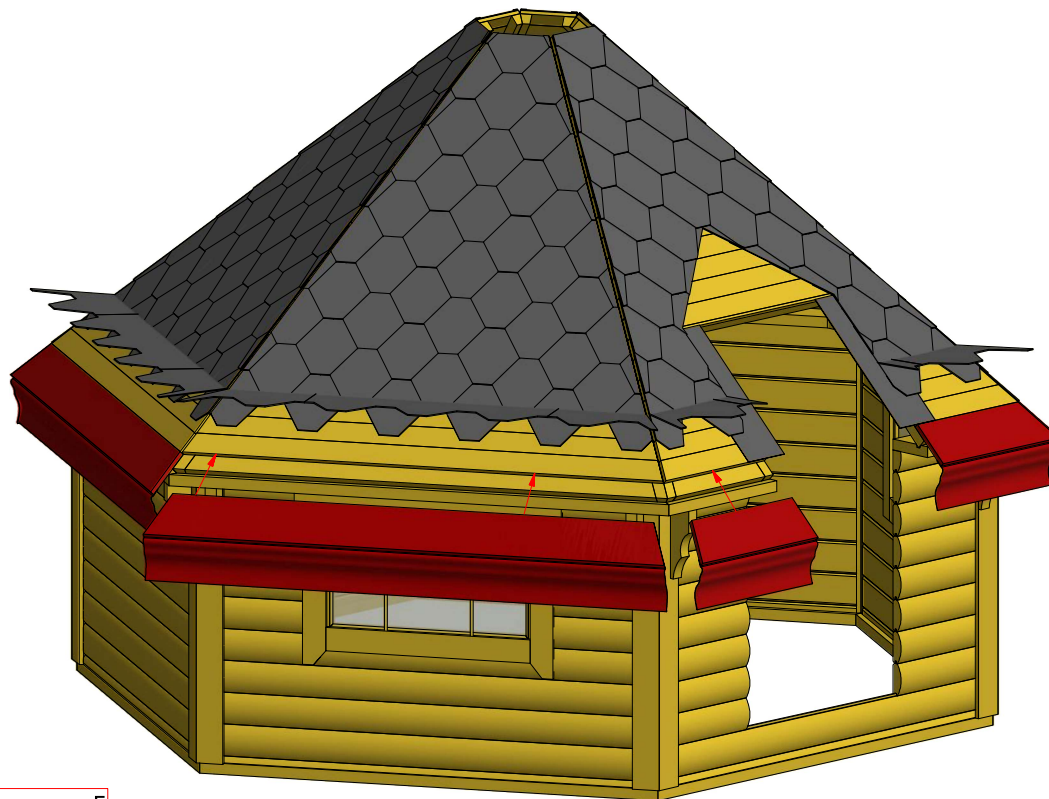

Grill cabin 9.2 m²

Screws

1	S2	4x70	43 pcs

Grill cabin 9.2 m²

Screws

1	S3	3.5x45	31 pcs
2	V1	2.5x25	

Grill cabin 9.2 m²

Screws			
1	S3	3.5x45	24 pcs