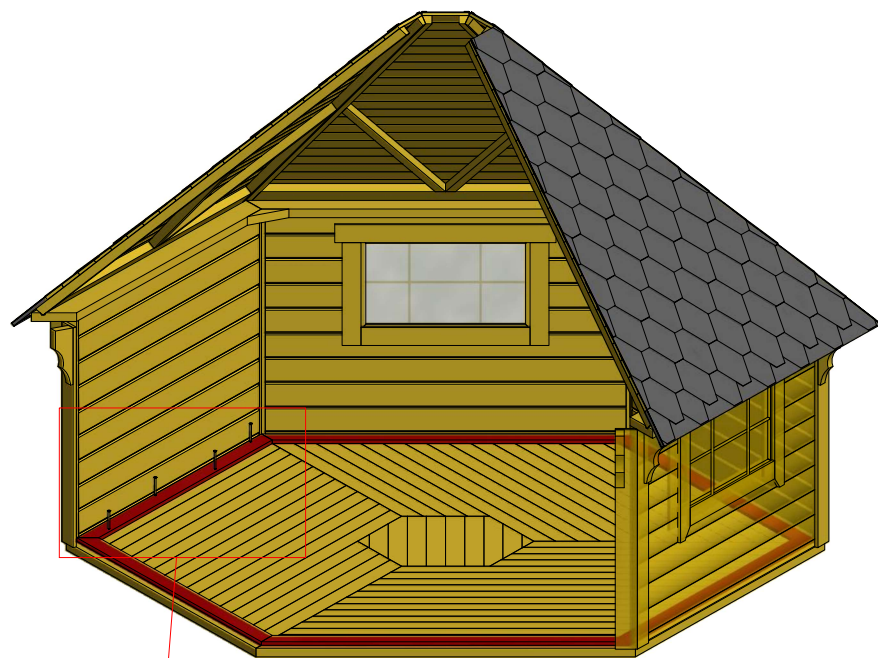

Grill cabin 9.2 m²

Screws			
1	S3	3.5x45	24 pcs

7.1

7.2