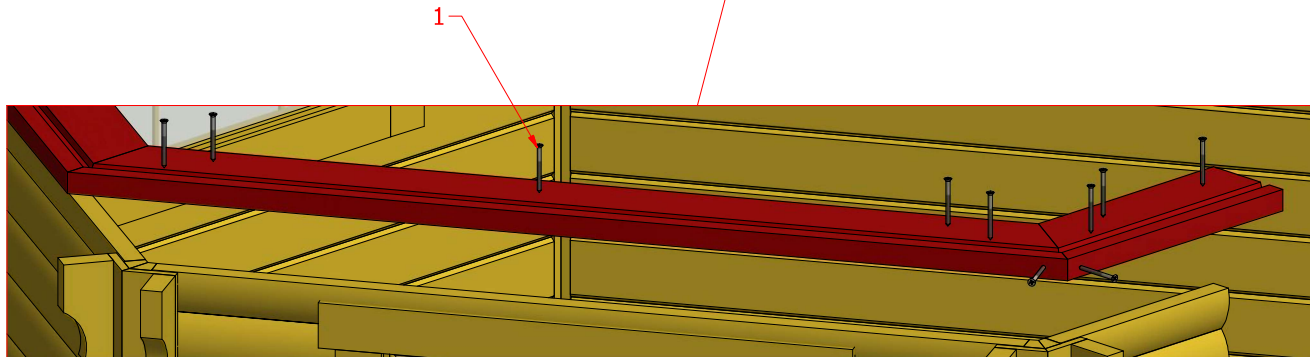

2.2

Grill cabin 9.2 m²

Screws			
1	S2	4x70	24 pcs
2	S3	3.5x45	36 pcs

3.1

3.2

Grill cabin 9.2 m²

Screws

1	S2	4x70	55 pcs