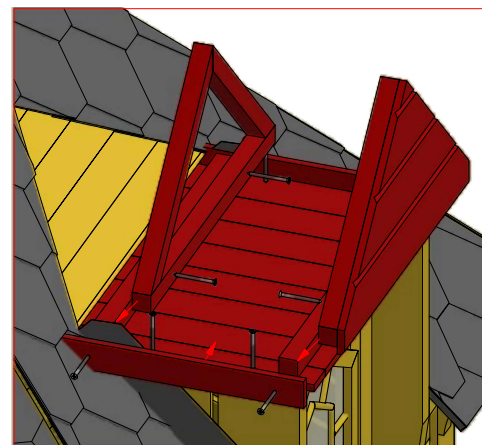

Grill cabin 7.0 m²

Screws

1	S2	4x70	16 pcs