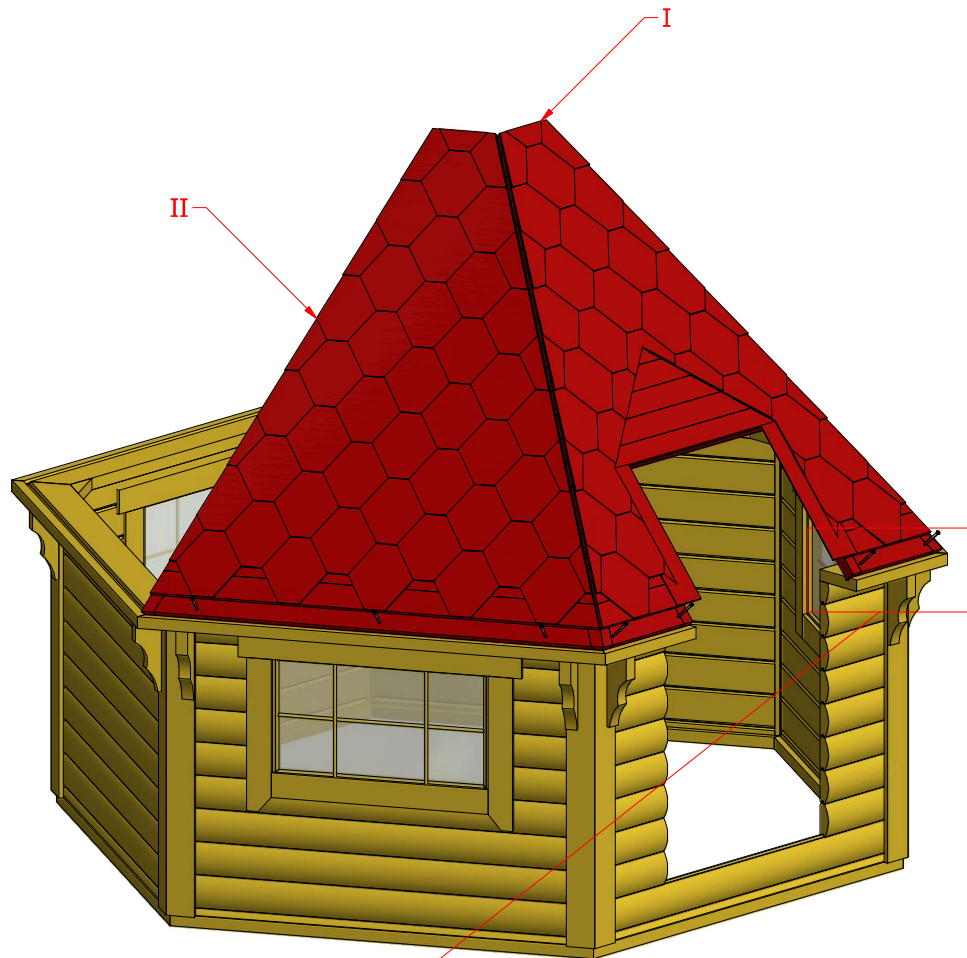

Grill cabin 7.0 m²

Screws

1	S2	4x70	43 pcs