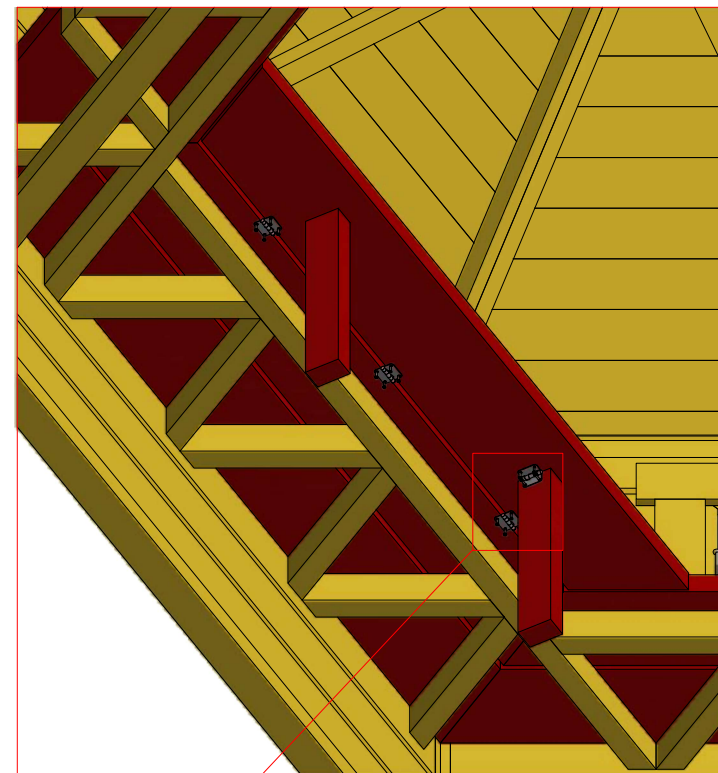

Grill cabin 7.0 m²

Screws

1	S2	4x70	40 pcs
2	S4	3x30	40 pcs