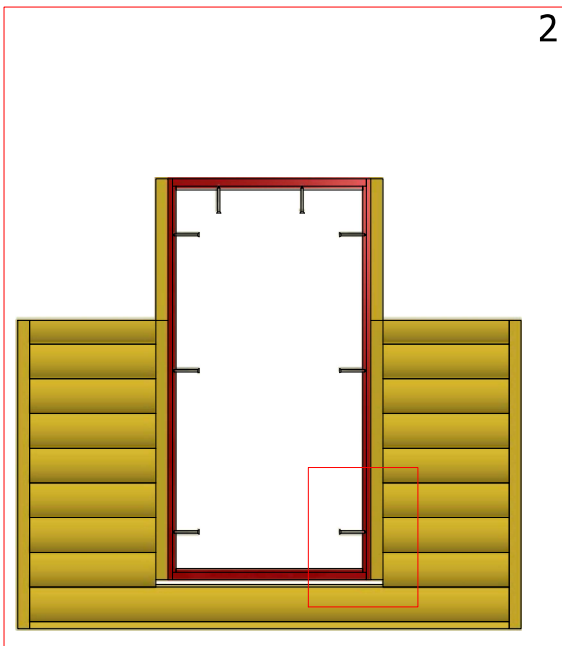

Grill cabin 7.0 m²

Screws

1	S2	4x70	8 pcs

1

2