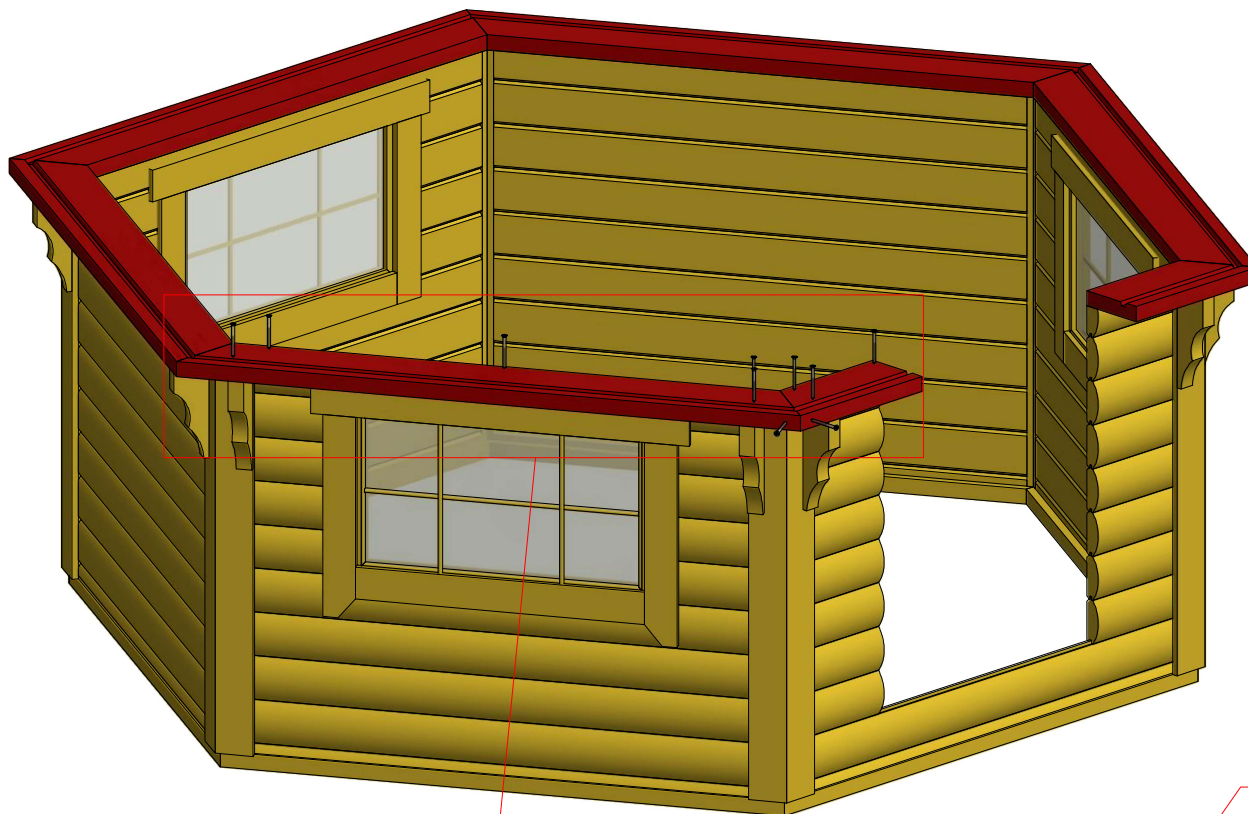

Grill cabin 7.0 m²

Screws

1	S2	4x70	55 pcs