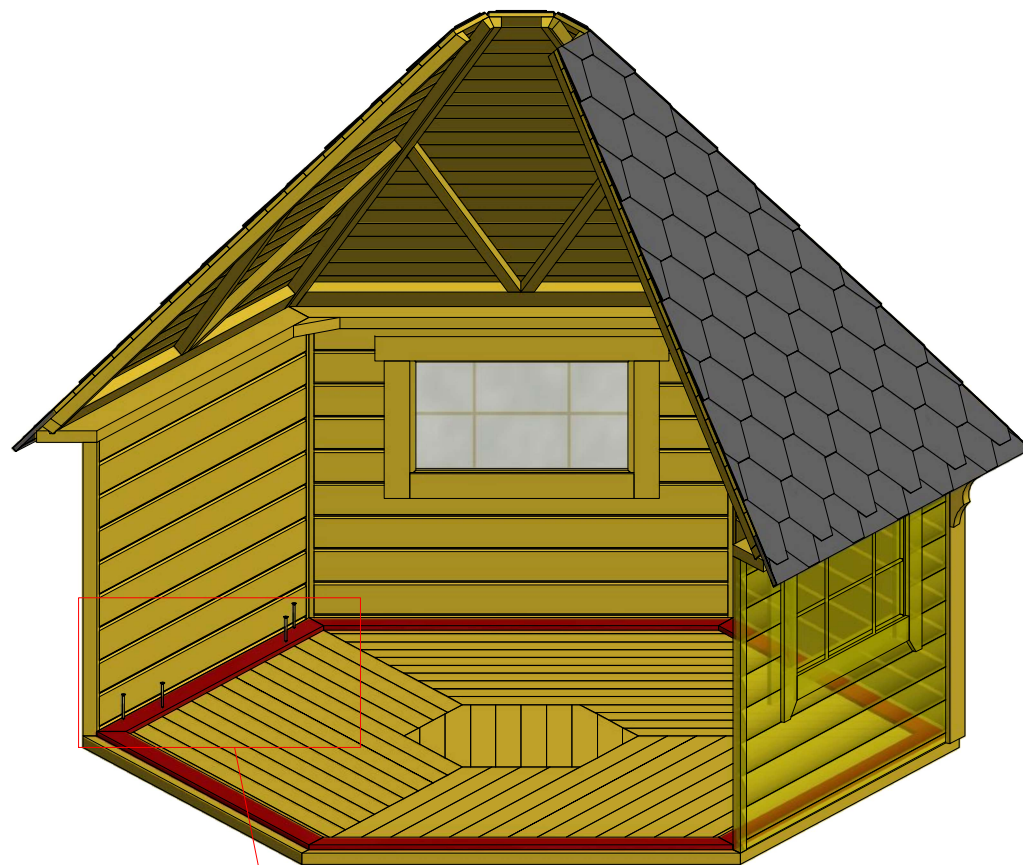

Grill cabin 7.0 m²

Screws

1	S3	3.5x45	24 pcs

7.1

7.2