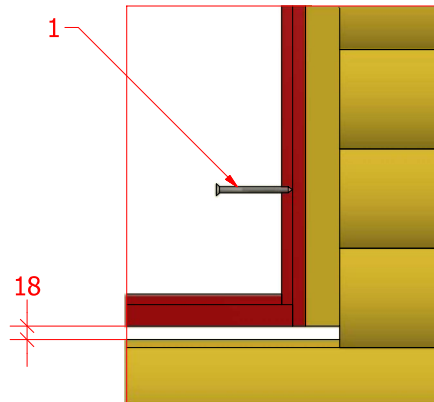

Grill cabin 7.0 m²

Screws

1	S2	4x70	8 pcs

1

2