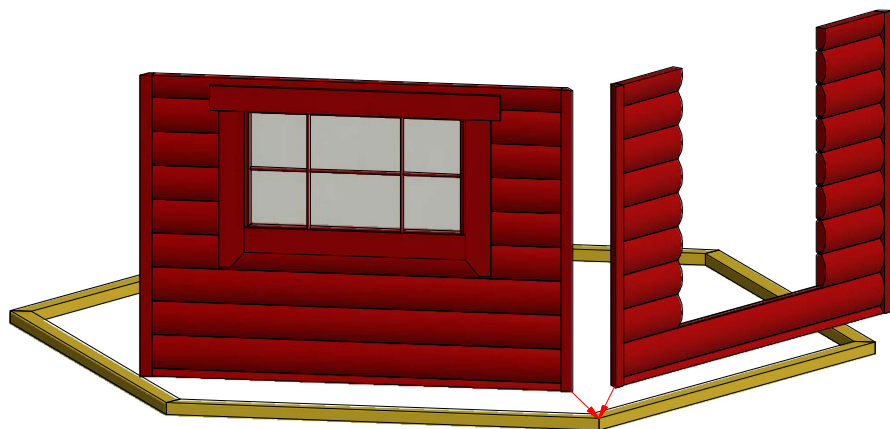

Grill cabin 7.0 m²

Screws

1	S2	4x70	36 pcs

2.1

2.2