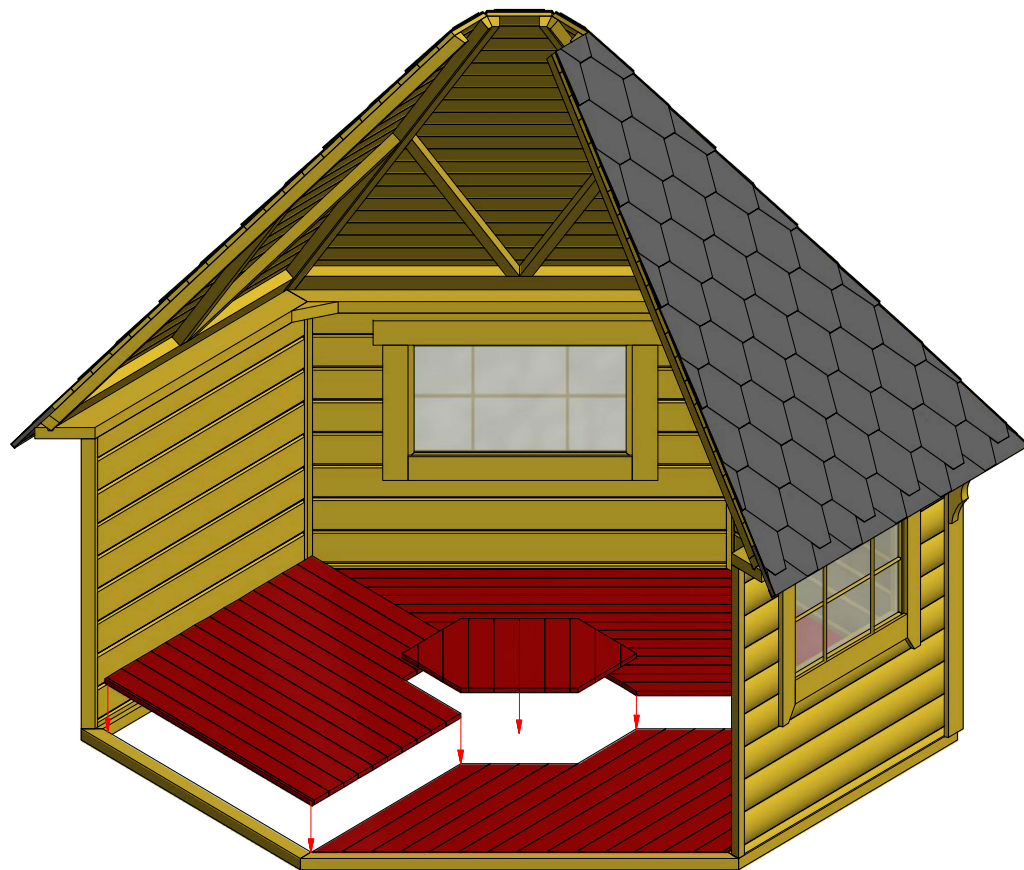

Grill cabin 7.0 m²

Screws

1	S3	3.5x45	24 pcs

7.1

7.2