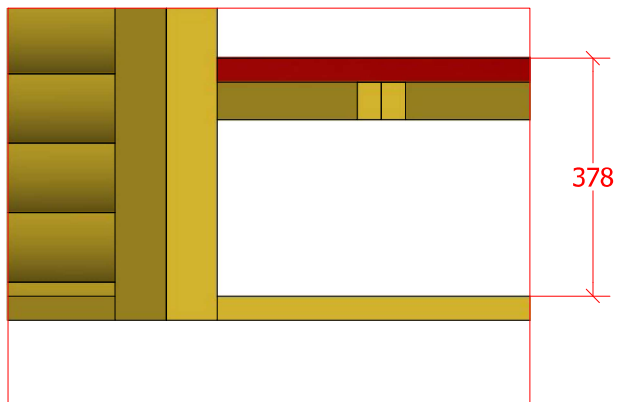

Grill cabin 7.0 m²

Screws

1	S2	4x70	40 pcs
2	S4	3x30	40 pcs