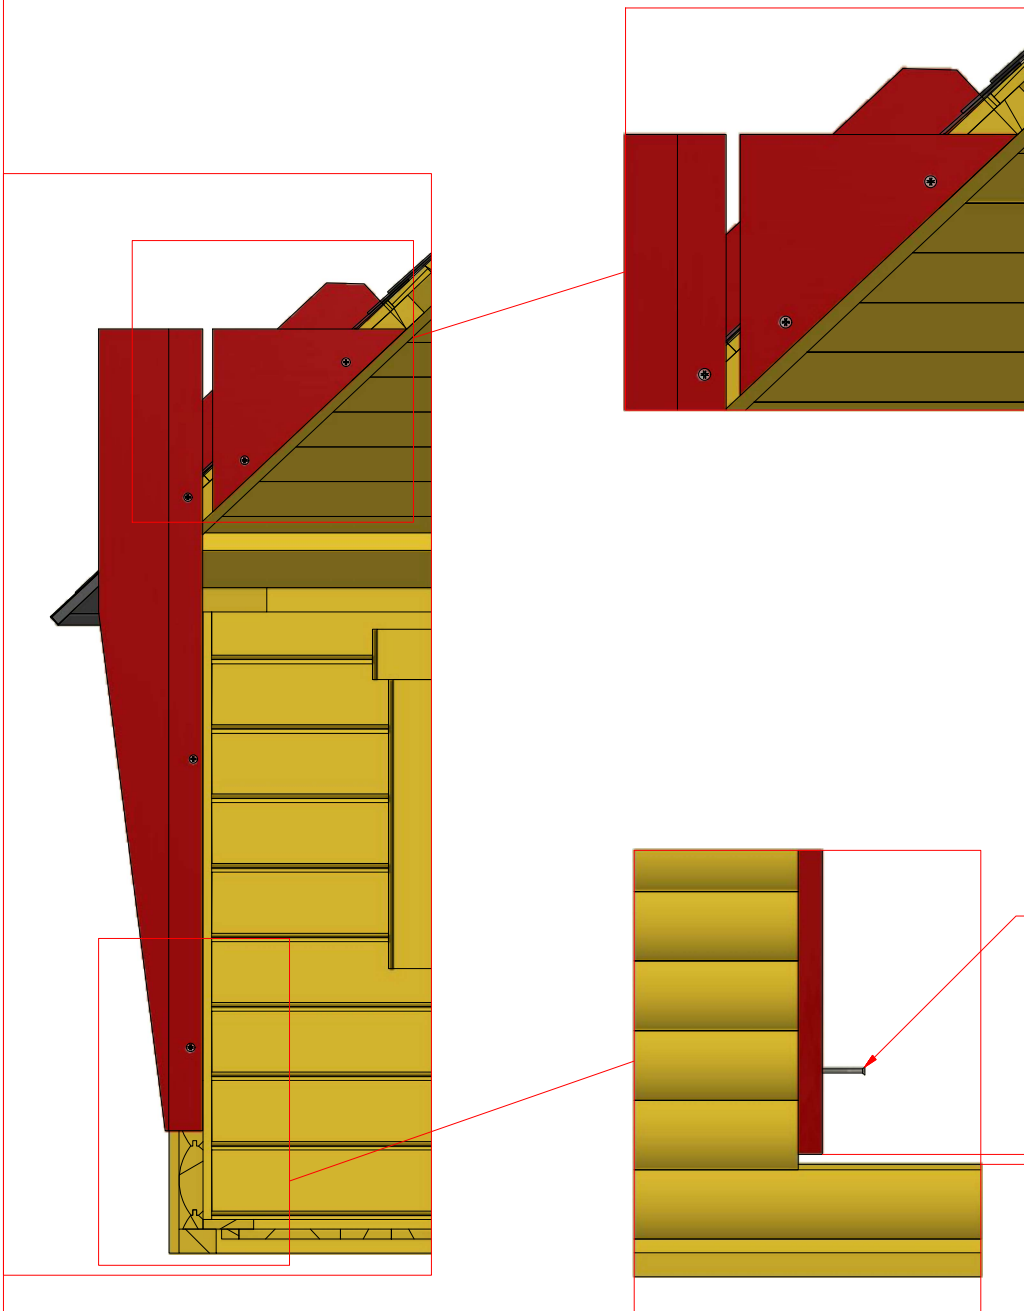

Grill cabin 7.0 m²

Screws

1	S2	4x70	10 pcs