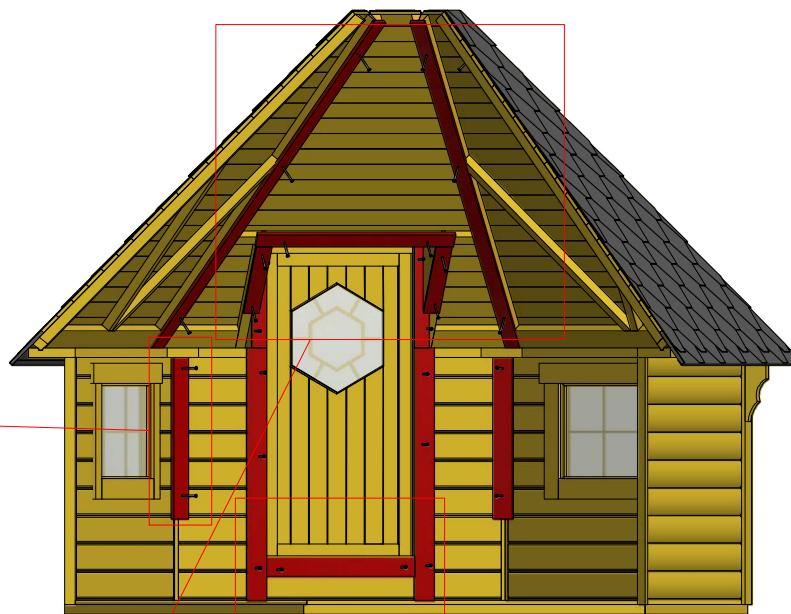

Grill cabin 7.0 m²

Screws

1	S3	3.5x45	48 pcs