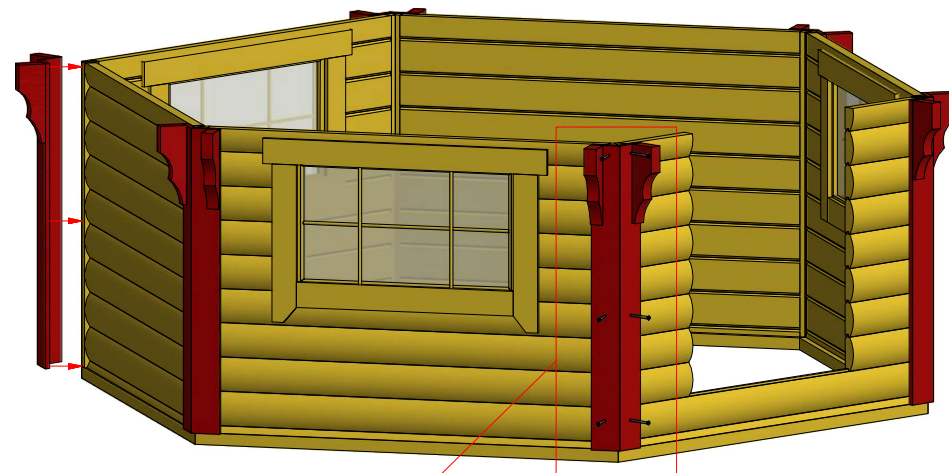

Grill cabin 7.0 m²

Screws

1	S2	4x70	24 pcs
2	S3	3.5x45	36 pcs

3.1

3.2