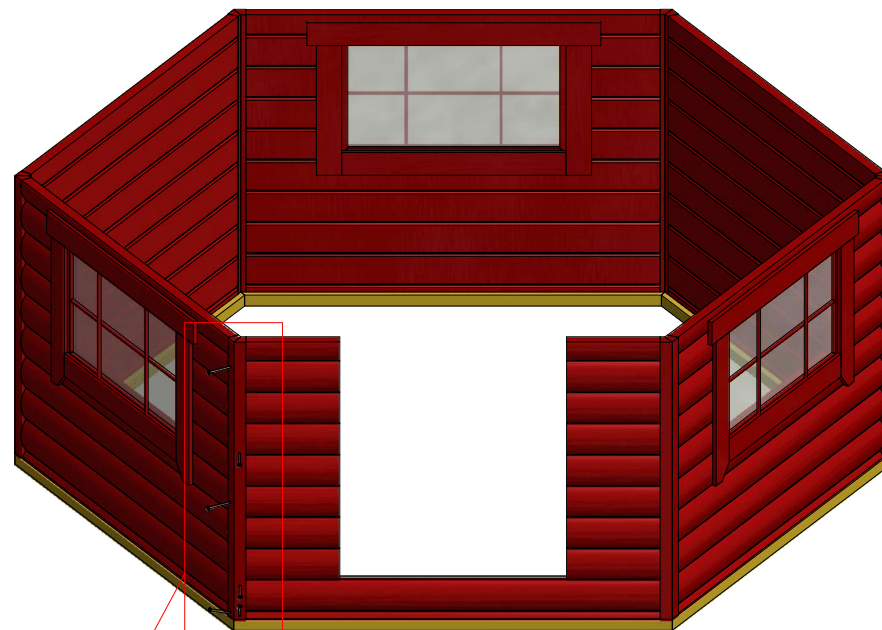

Grill cabin 7.0 m²

Screws

1	S2	4x70	36 pcs

2.1

2.2