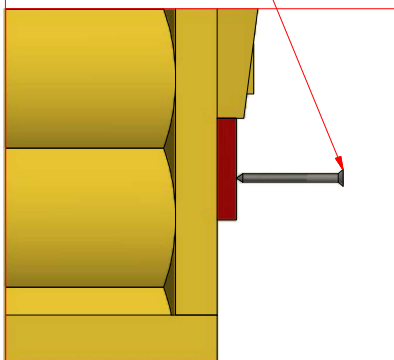

Grill cabin 7.0 m²

Screws

1	S3	3.5x45	8 pcs

1