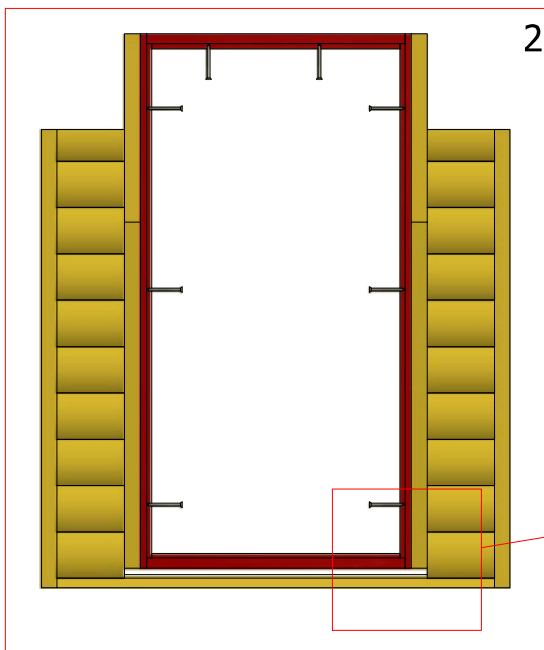

Screws

1	S2	4x70	8 pcs
2	S3	3.5x45	4 pcs

Grill cabin 6.9 m²

Screws

1	S2	4x70	8 pcs

Grill cabin 6.9 m²

Screws			
1	S2	4x70	30 pcs

Grill cabin 6.9 m²

Screws			
1	S2	4x70	40 pcs
2	S4	3x30	40 pcs

Grill cabin 6.9 m²

Screws			
1	S3	3.5x45	60 pcs

Grill cabin 6.9 m²

Screws

1	S3	3.5x45	8 pcs

Grill cabin 6.9 m²

Screws