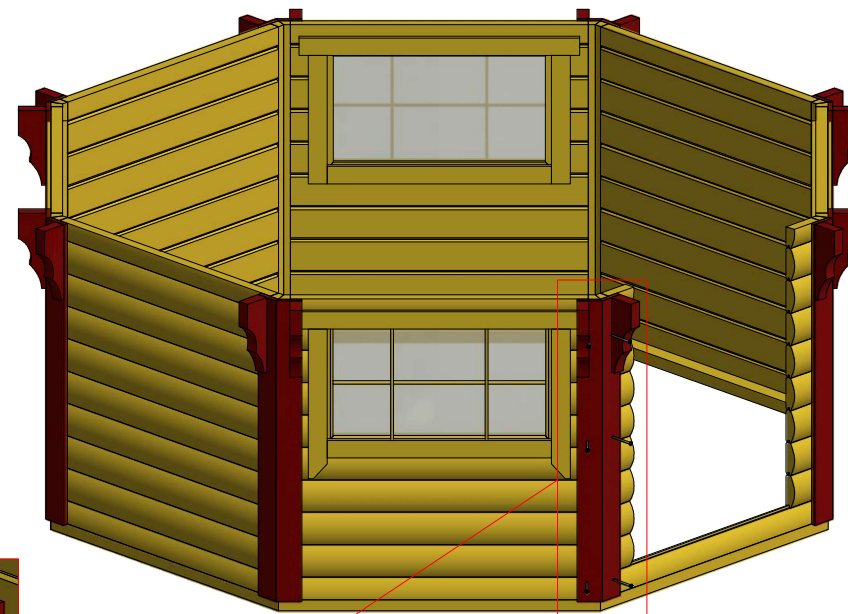

2.1

2.2

Grill cabin 6.9 m²

Screws

1	S2	4x70	32 pcs
2	S3	3.5x45	48 pcs

3.1

3.2

2