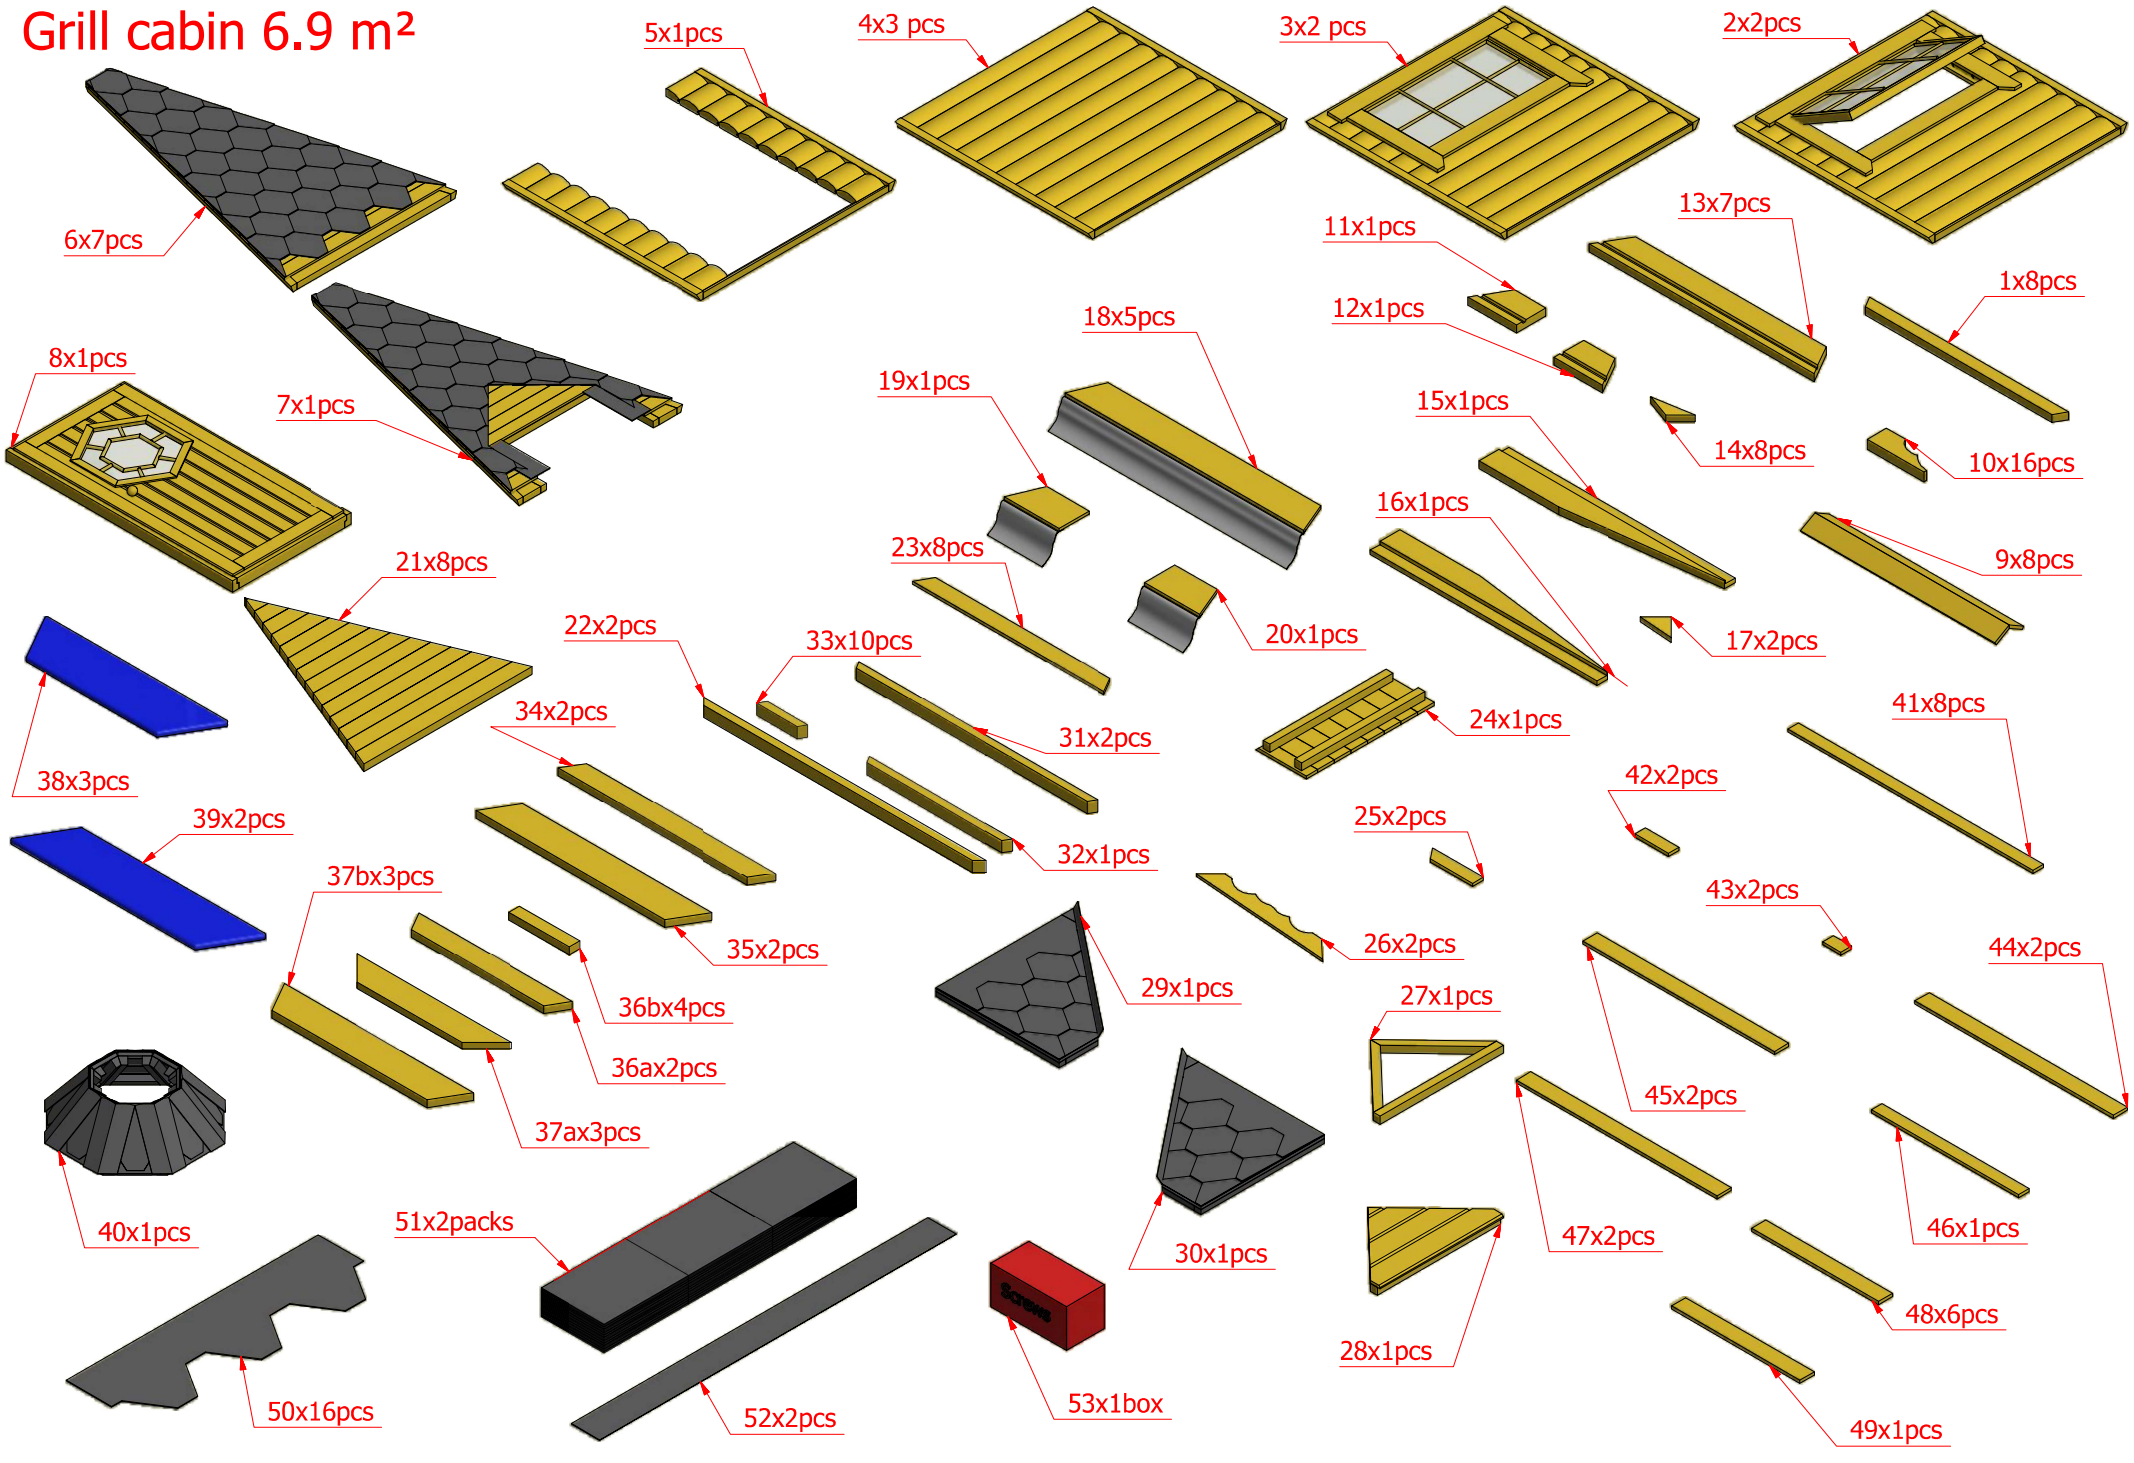

Grill cabin 6.9 m²

Grill cabin 6.9 m²

Grill cabin 6.9 m²

Screws			
1	S1	5x100	16 pcs

1

Grill cabin 6.9 m²

Screws

1	S2	4x70	40 pcs