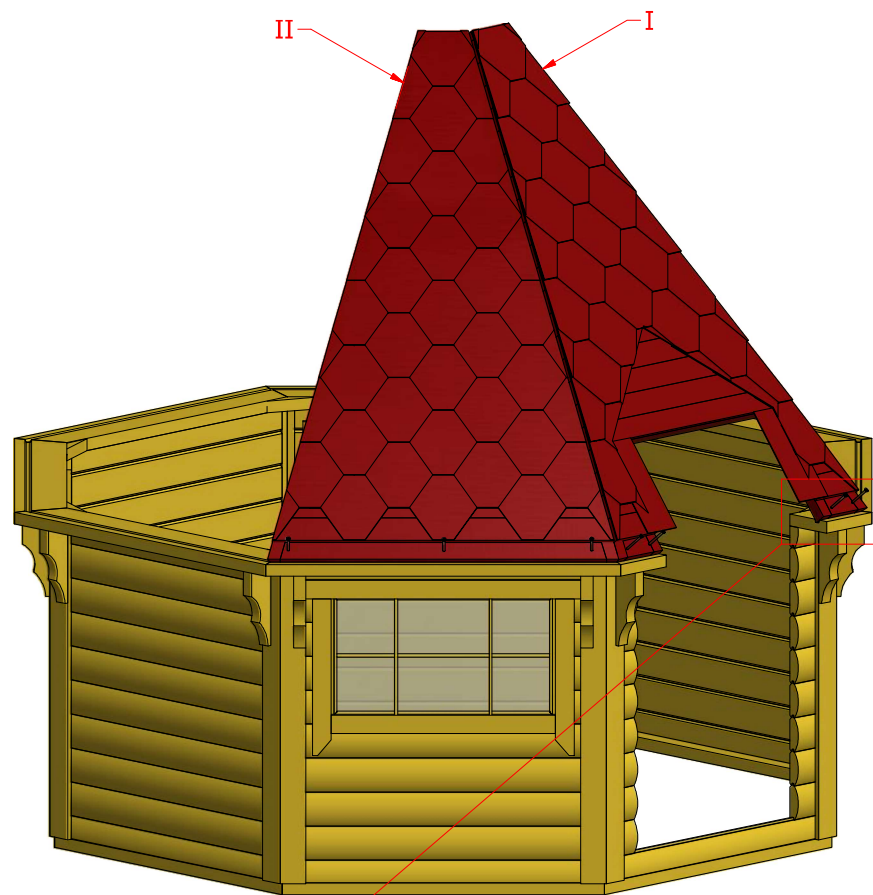

Grill cabin 6.9 m²

Screws

1	S2	4x70	73 pcs

Grill cabin 6.9 m²

Screws

1	S2	4x70	57 pcs

Grill cabin 6.9 m²

Screws