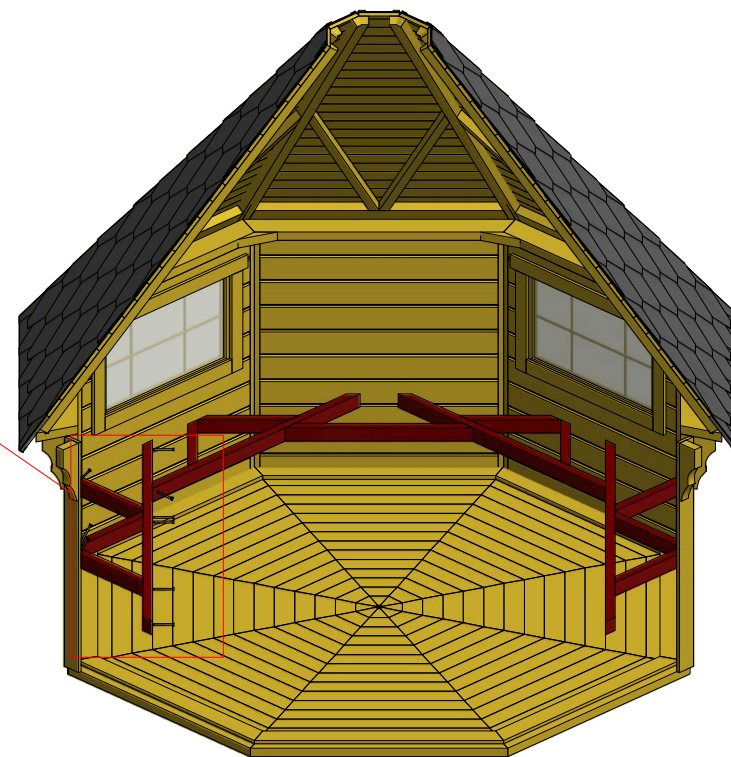

Screws

1	S2	4x70	8 pcs
2	S3	3.5x45	4 pcs

Grill cabin 6.9 m²

Screws

1	S2	4x70	8 pcs

Grill cabin 6.9 m²

Screws			
1	S2	4x70	30 pcs

Grill cabin 6.9 m²