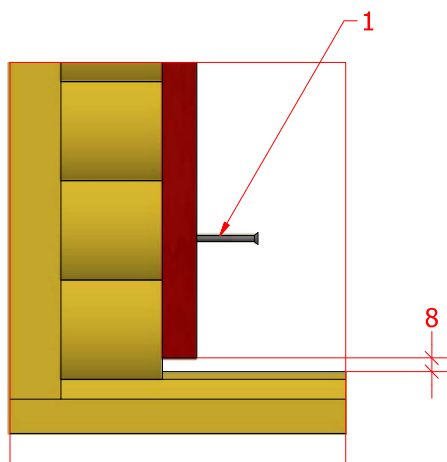

Grill cabin 6.9 m²

Screws

1	S2	4x70	10 pcs