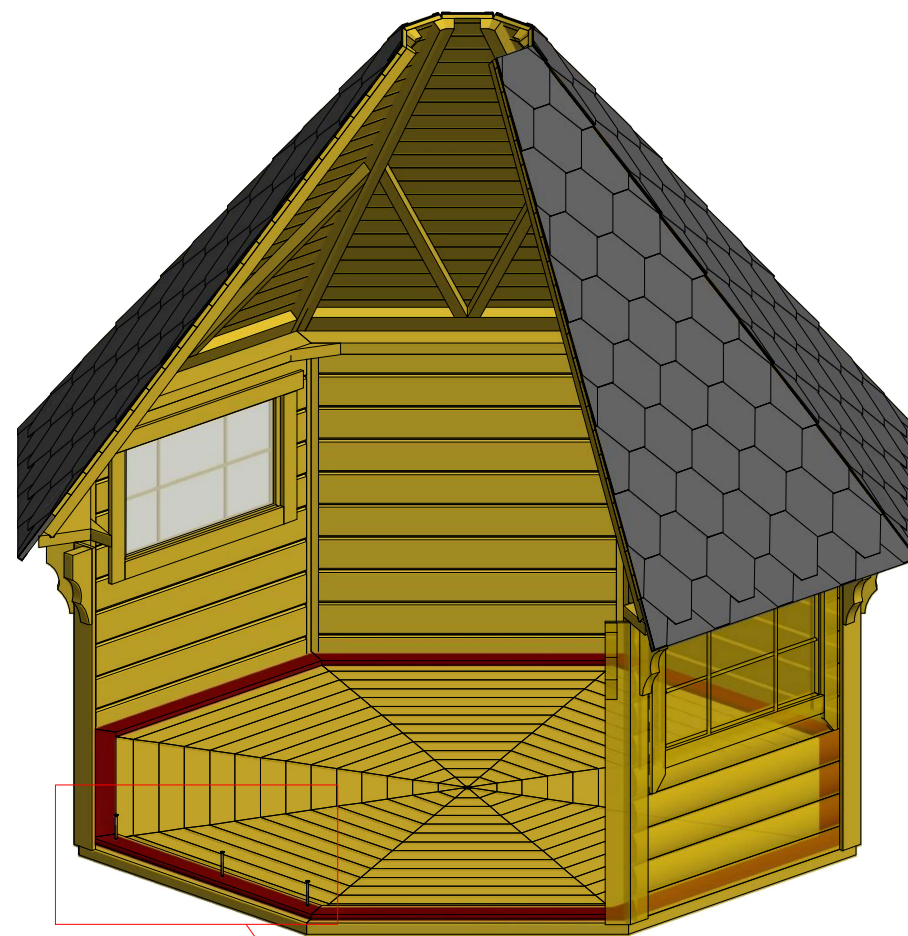

1	S3	3.5x45	25 pcs

Grill cabin 6.9 m²

Screws

1	S3	3.5x45	24 pcs

7.1

7.2

Grill cabin 6.9 m²

Screws