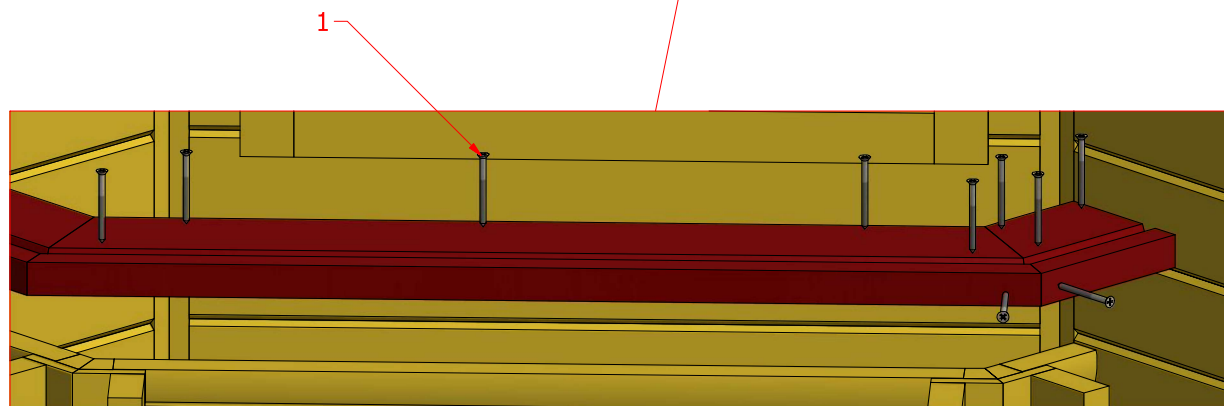

Grill cabin 6.9 m²

Screws

1	S2	4x70	73 pcs