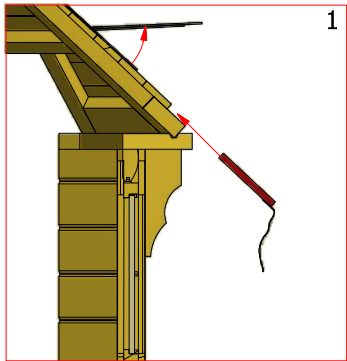

1	S3	3.5x45	25 pcs

Grill cabin 6.9 m²

Screws

1	S3	3.5x45	24 pcs

7.1

7.2

Grill cabin 6.9 m²

Screws