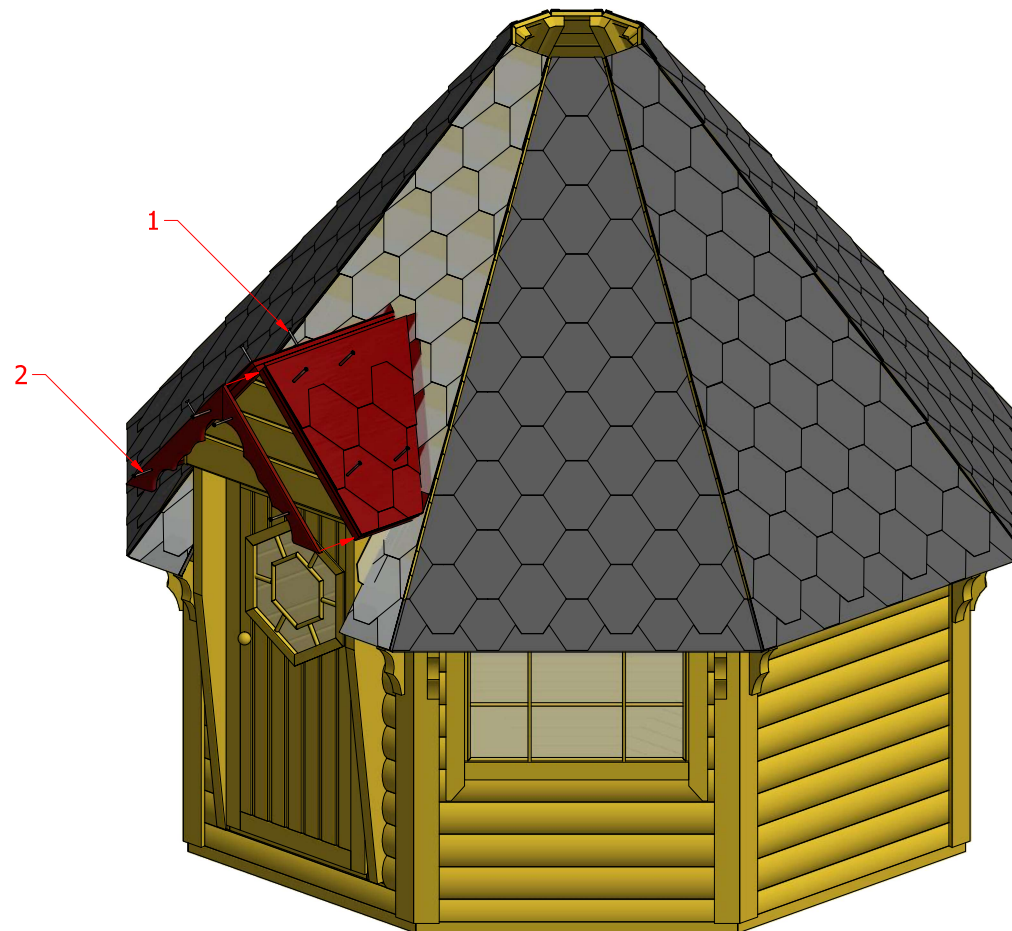

Grill cabin 6.9 m²

Screws

1	S2	4x70	8 pcs
2	S3	3.5x45	4 pcs