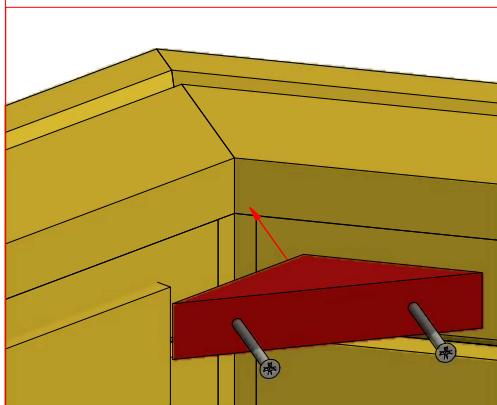

Grill cabin 6.9 m²

Screws

1	S2	4x70	73 pcs