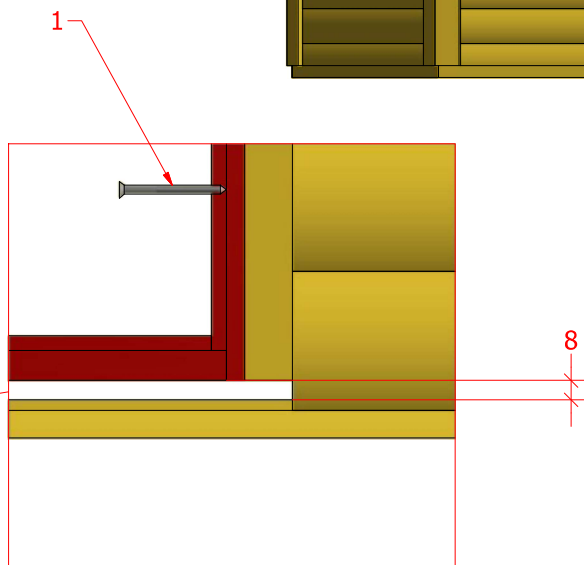

Screws

1	S2	4x70	8 pcs
2	S3	3.5x45	4 pcs

Grill cabin 6.9 m²

Screws

1	S2	4x70	8 pcs

Grill cabin 6.9 m²

Screws			
1	S2	4x70	30 pcs

Grill cabin 6.9 m²

Screws			
1	S2	4x70	40 pcs
2	S4	3x30	40 pcs

Grill cabin 6.9 m²

Screws			
1	S3	3.5x45	60 pcs

Grill cabin 6.9 m²

Screws

1	S3	3.5x45	8 pcs

Grill cabin 6.9 m²

Screws