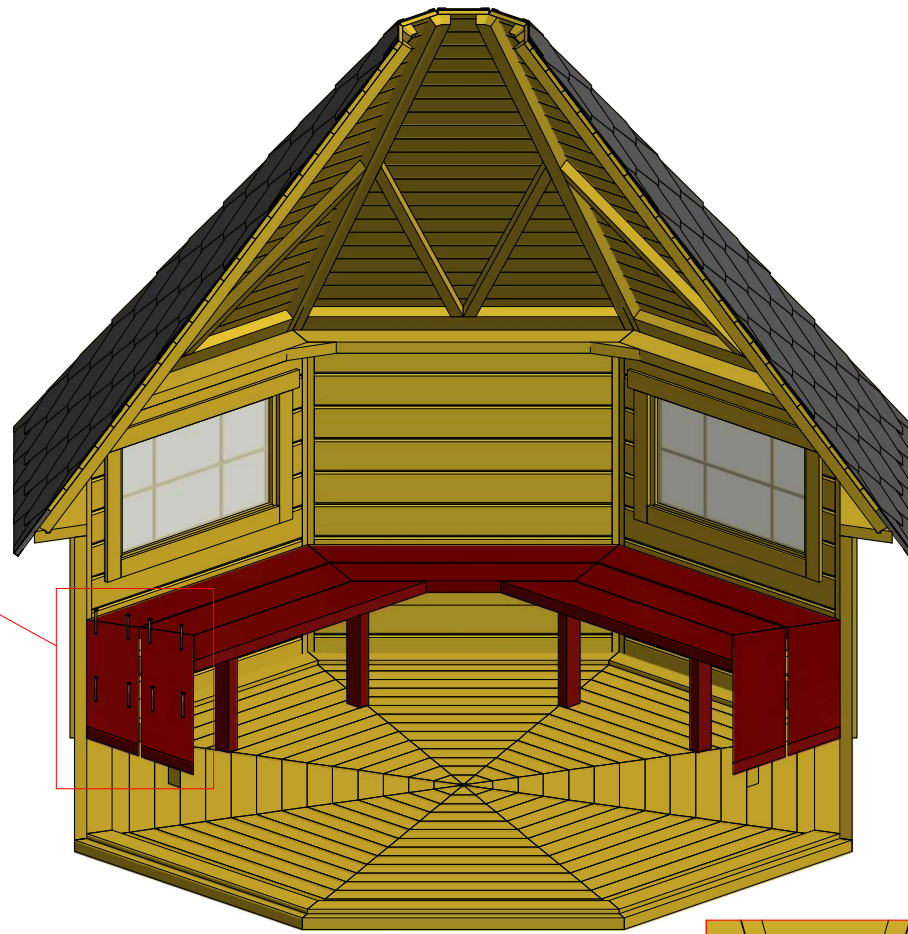

Grill cabin 6.9 m²

Screws			
1	S2	4x70	40 pcs
2	S4	3x30	40 pcs