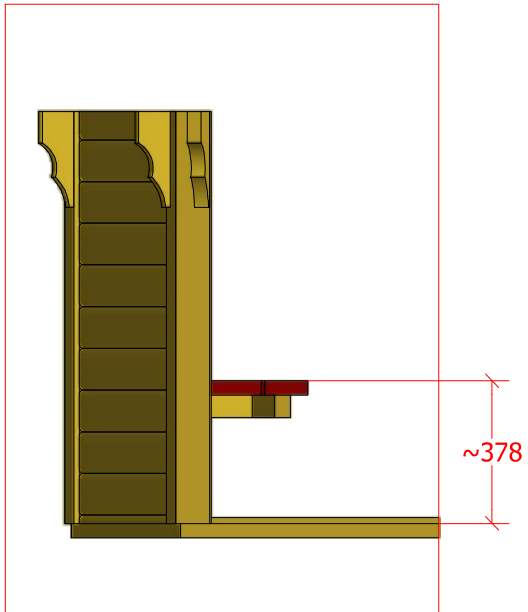

Screws

1	S2	4x70	8 pcs
2	S3	3.5x45	4 pcs

Grill cabin 6.9 m²

Screws

1	S2	4x70	8 pcs

Grill cabin 6.9 m²

Screws			
1	S2	4x70	30 pcs

Grill cabin 6.9 m²

Screws			
1	S2	4x70	40 pcs
2	S4	3x30	40 pcs

Grill cabin 6.9 m²

Screws			
1	S3	3.5x45	60 pcs

Grill cabin 6.9 m²

Screws

1	S3	3.5x45	8 pcs

Grill cabin 6.9 m²

Screws