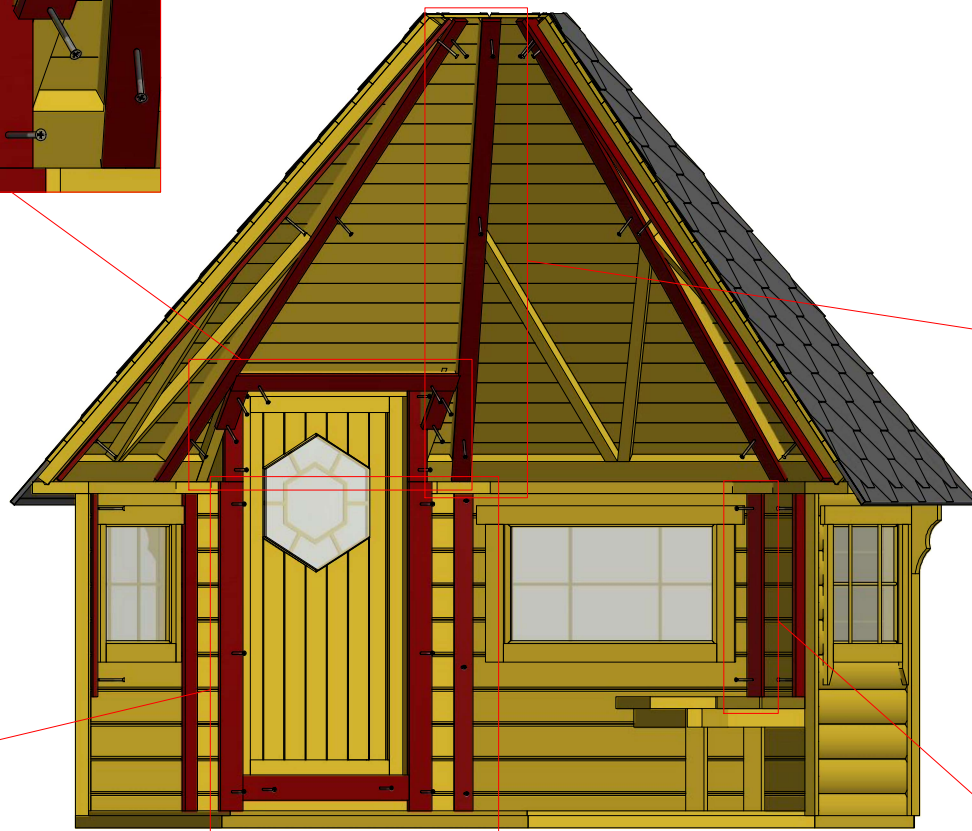

Grill cabin 6.9 m²

Screws			
1	S3	3.5x45	60 pcs