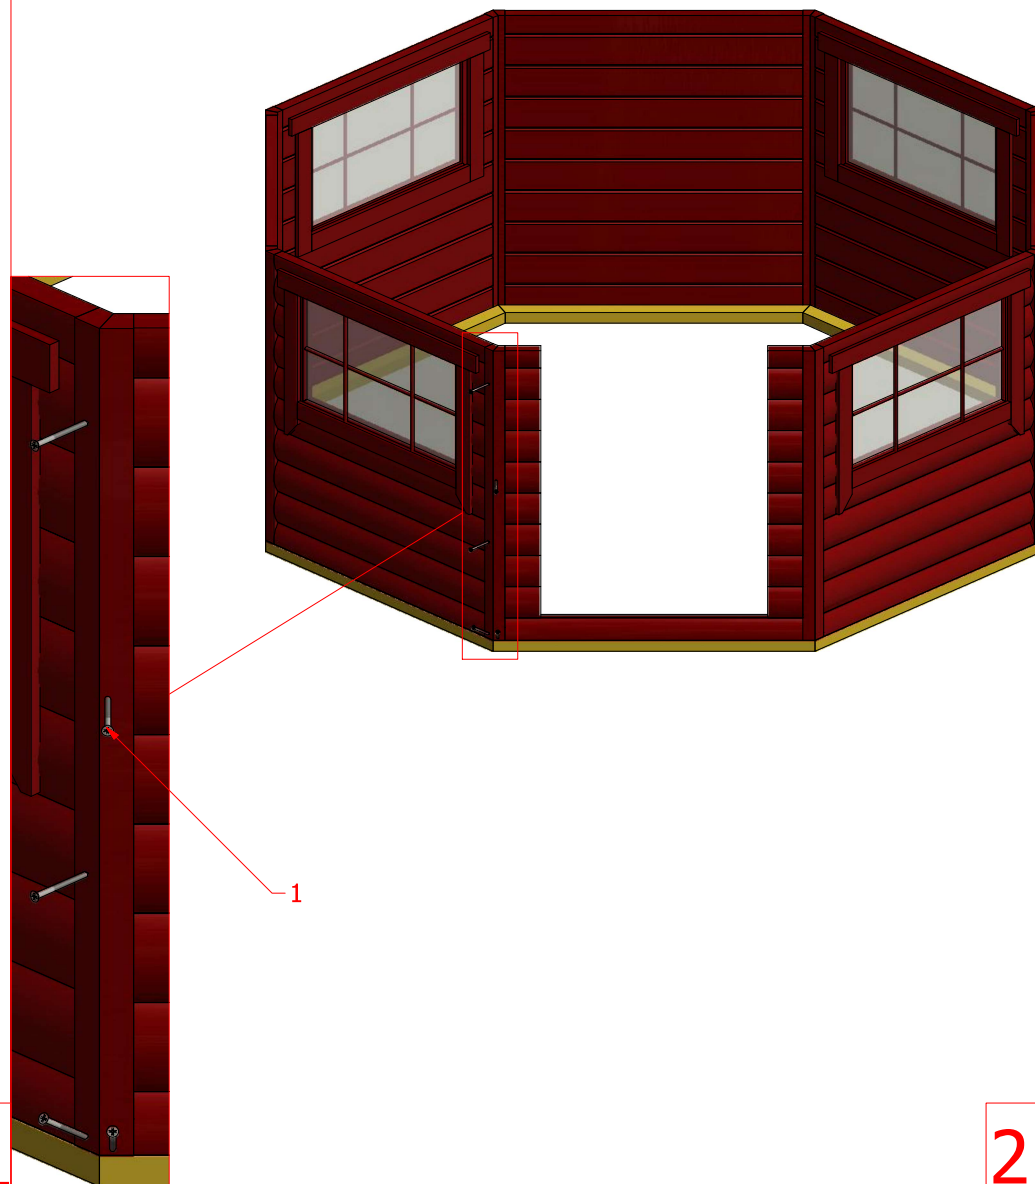

Grill cabin 6.9 m²

Grill cabin 6.9 m²

Grill cabin 6.9 m²

Screws			
1	S1	5x100	16 pcs

1

Grill cabin 6.9 m²

Screws

1	S2	4x70	40 pcs

2.1

2.2

Grill cabin 6.9 m²

Screws

1	S2	4x70	32 pcs
2	S3	3.5x45	48 pcs

3.1

3.2

2