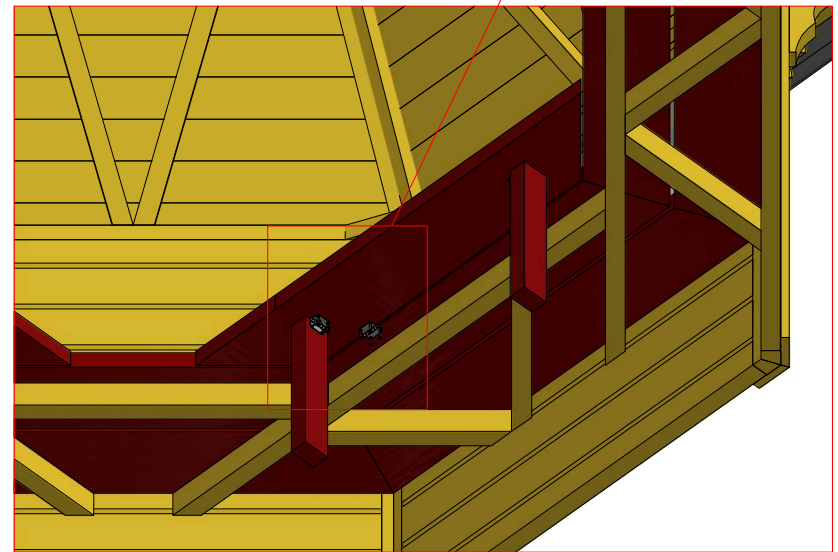

Grill cabin 6.9 m²

Screws			
1	S2	4x70	40 pcs
2	S4	3x30	40 pcs