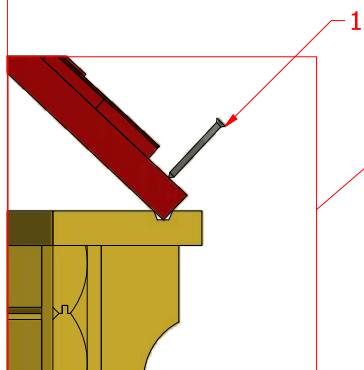

Grill cabin 6.9 m²

Screws

1	S2	4x70	57 pcs