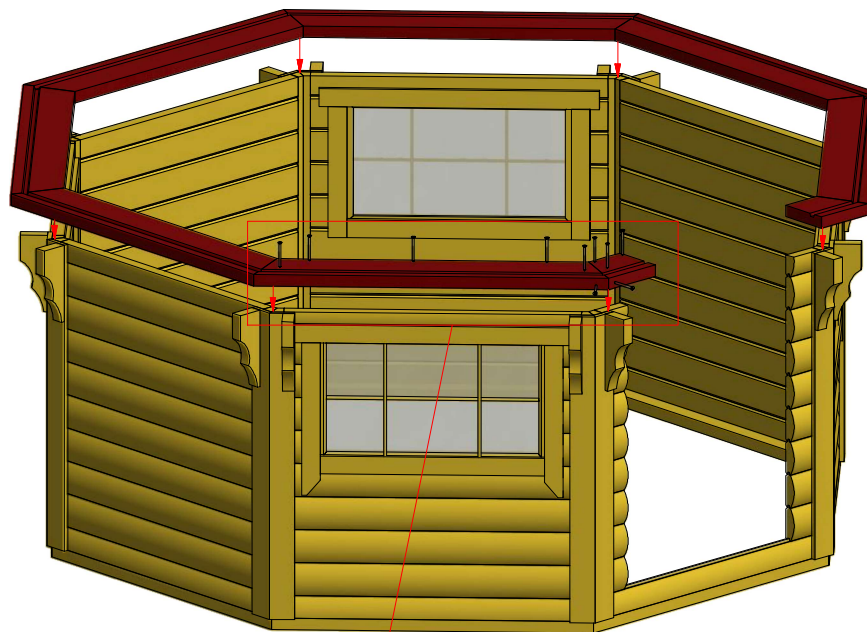

Grill cabin 6.9 m²

Screws

1	S2	4x70	73 pcs