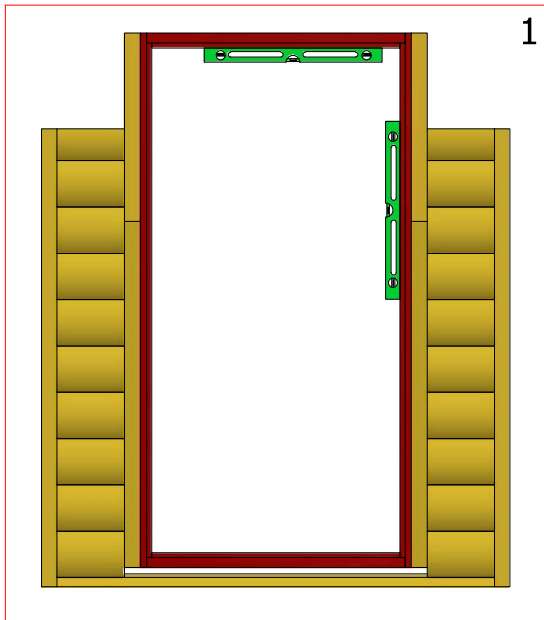

Screws

1	S2	4x70	16 pcs

1

Grill cabin 4.5 m²

Screws

1	S2	4x70	8 pcs

Grill cabin 4.5 m²

Screws

1	S2	4x70	24 pcs

Grill cabin 4.5 m²

Screws

1	S3	3.5x45	8 pcs

1

Grill cabin 4.5 m²

Screws

1	S2	4x70	3 pcs
2	V1	2.5x25	