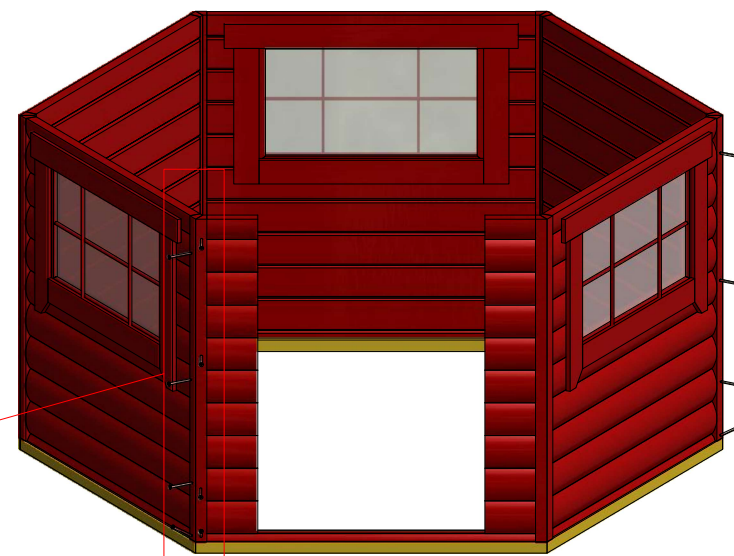

Grill cabin 4.5 m²

Grill cabin 4.5 m²

2.1

Screws			
1	S2	4x70	30 pcs

1

2.2

Grill cabin 4.5 m²

Screws

1	S2	4x70	55 pcs

Grill cabin 4.5 m²

Screws

1	S3	3.5x45	31 pcs

Grill cabin 4.5 m²

Screws

1	S2	4x70	10 pcs

Grill cabin 4.5 m²