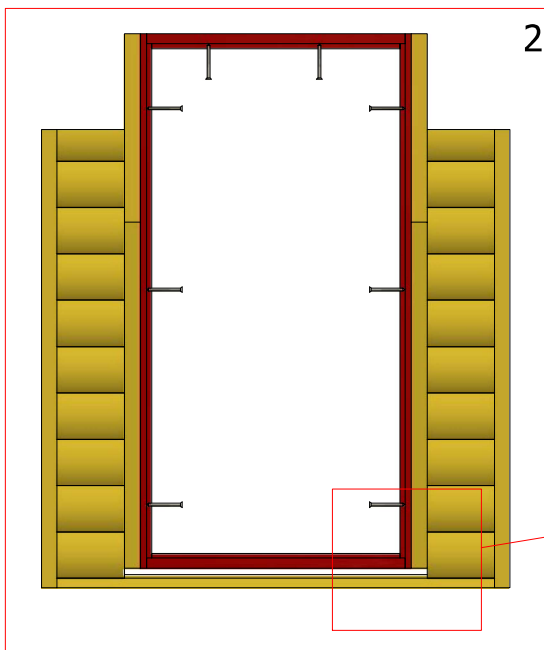

Screws

1	S2	4x70	16 pcs

1

Grill cabin 4.5 m²

Screws

1	S2	4x70	8 pcs

Grill cabin 4.5 m²

Screws

1	S2	4x70	24 pcs

Grill cabin 4.5 m²

Screws

1	S3	3.5x45	8 pcs

1

Grill cabin 4.5 m²

Screws

1	S2	4x70	3 pcs
2	V1	2.5x25	