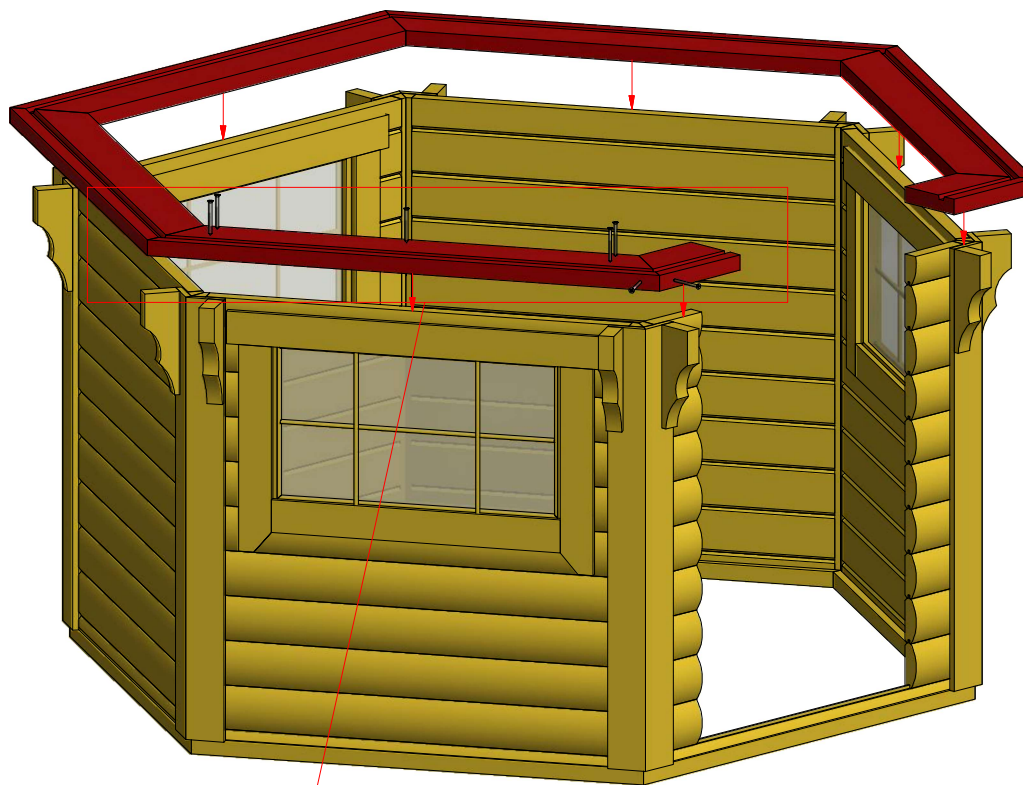

Grill cabin 4.5 m²

Grill cabin 4.5 m²

2.1

Screws			
1	S2	4x70	30 pcs

1

2.2

Grill cabin 4.5 m²

Screws

1	S2	4x70	55 pcs

Grill cabin 4.5 m²

Screws

1	S3	3.5x45	31 pcs

Grill cabin 4.5 m²

Screws

1	S2	4x70	10 pcs

Grill cabin 4.5 m²