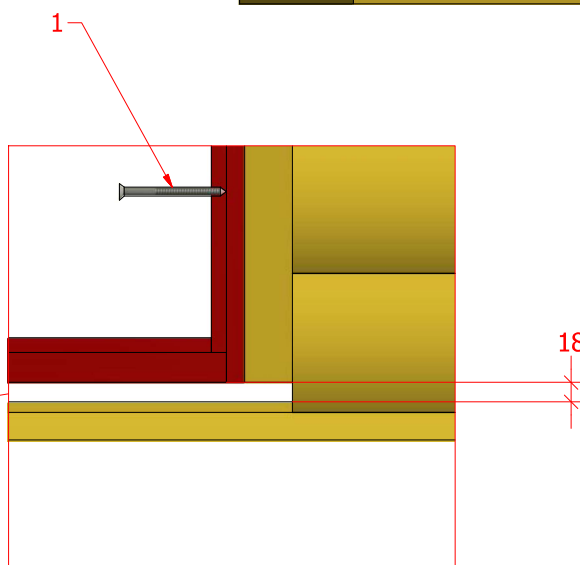

Screws

1	S2	4x70	16 pcs

1

Grill cabin 4.5 m²

Screws

1	S2	4x70	8 pcs

Grill cabin 4.5 m²

Screws

1	S2	4x70	24 pcs

Grill cabin 4.5 m²

Screws

1	S3	3.5x45	8 pcs

1

Grill cabin 4.5 m²

Screws

1	S2	4x70	3 pcs
2	V1	2.5x25	