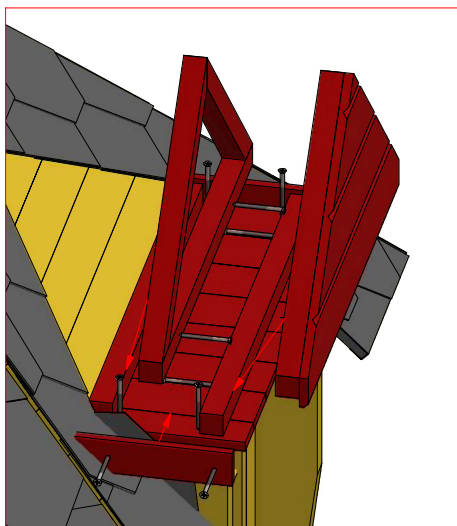

Grill cabin 4.5 m²

Screws

1	S2	4x70	16 pcs

1