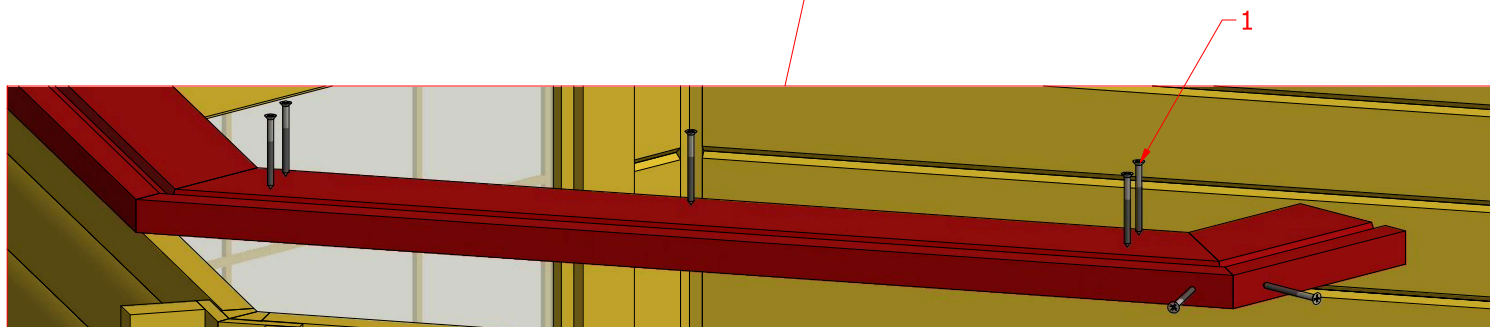

Grill cabin 4.5 m²

Screws

1	S2	4x70	55 pcs