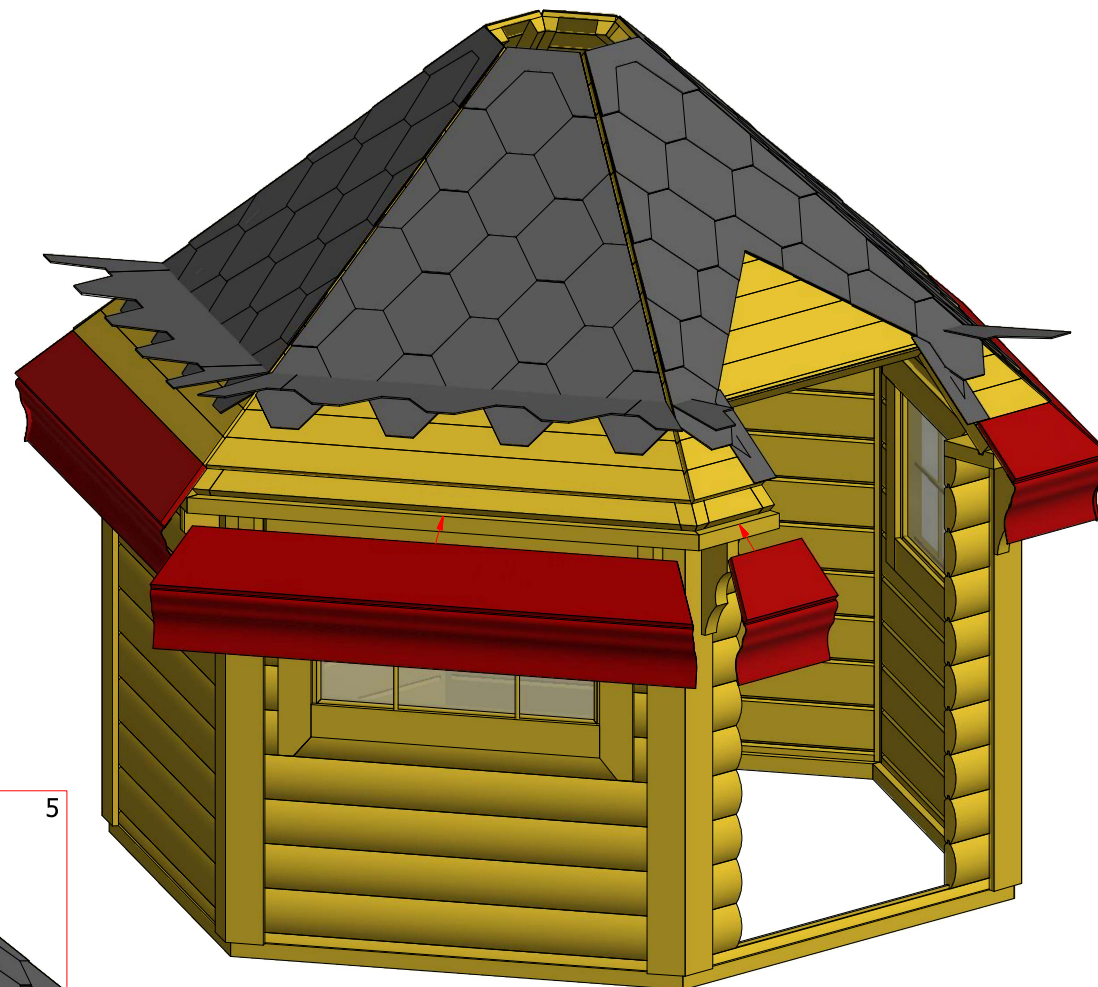

Grill cabin 4.5 m²

Grill cabin 4.5 m²

2.1

Screws			
1	S2	4x70	30 pcs

1

2.2

Grill cabin 4.5 m²

Screws

1	S2	4x70	55 pcs

Grill cabin 4.5 m²

Screws

1	S3	3.5x45	31 pcs

Grill cabin 4.5 m²

Screws

1	S2	4x70	10 pcs

Grill cabin 4.5 m²