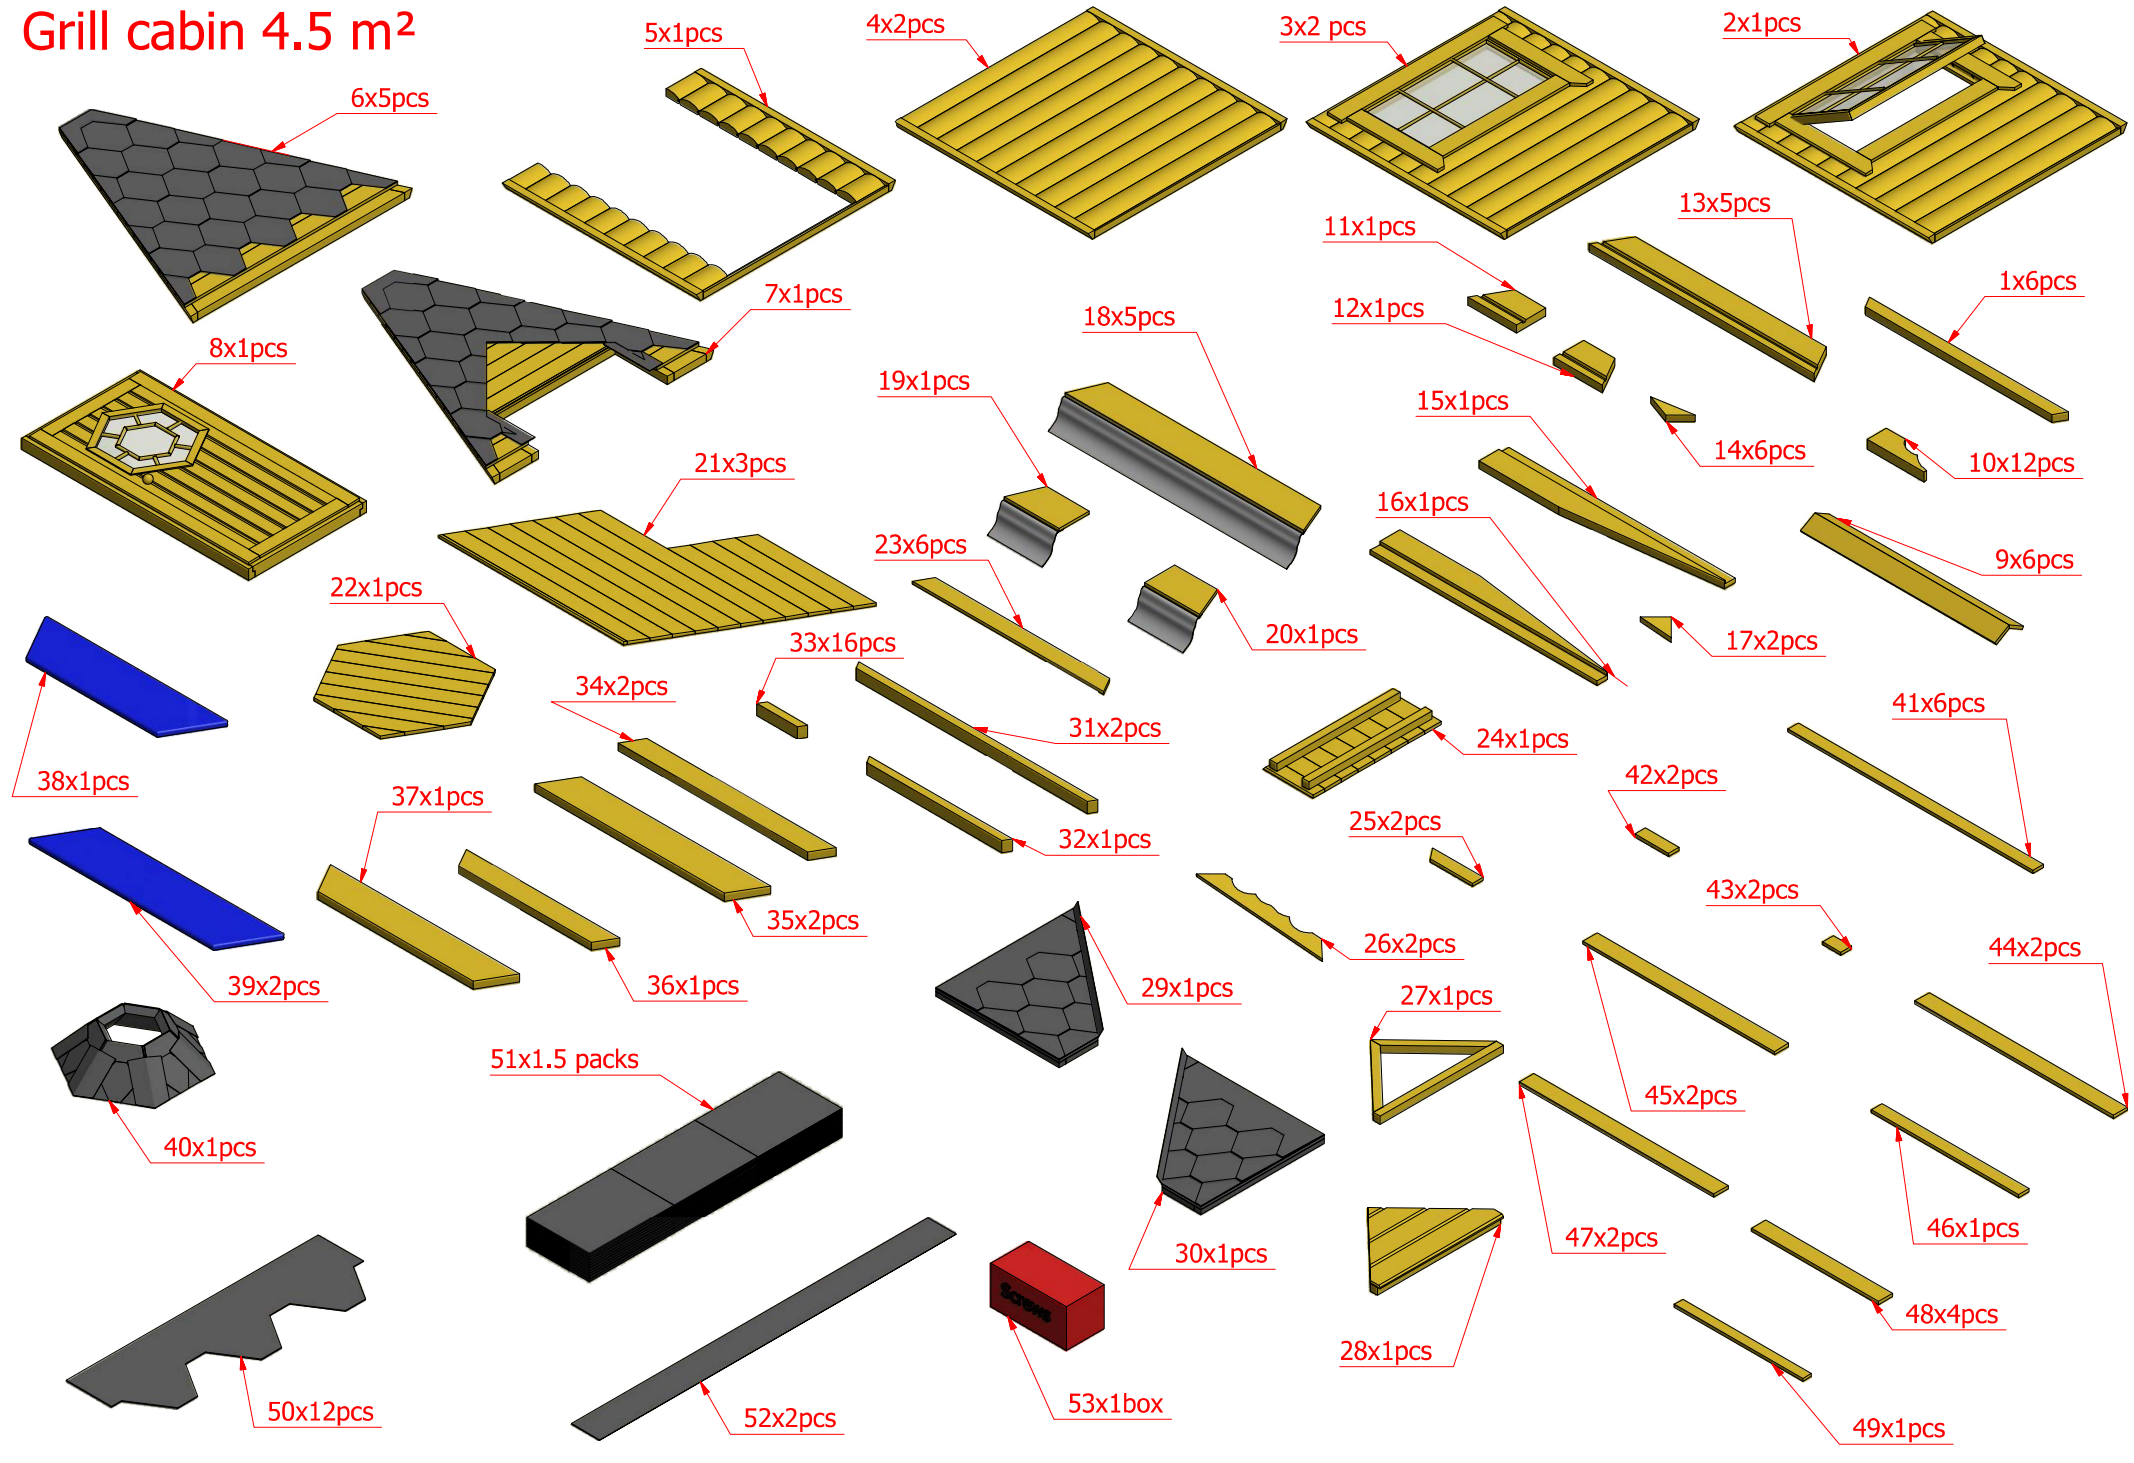

Grill cabin 4.5 m²

Grill cabin 4.5 m²

2.1

Screws			
1	S2	4x70	30 pcs

1

2.2

Grill cabin 4.5 m²

Screws

1	S2	4x70	55 pcs

Grill cabin 4.5 m²

Screws

1	S3	3.5x45	31 pcs

Grill cabin 4.5 m²

Screws

1	S2	4x70	10 pcs

Grill cabin 4.5 m²

1	S2	4x70	24 pcs

Grill cabin 4.5 m²

Screws

1	S3	3.5x45	8 pcs

1

Grill cabin 4.5 m²

Screws

1	S2	4x70	3 pcs
2	V1	2.5x25	