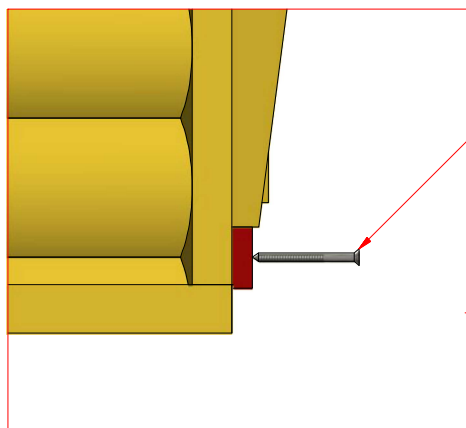

Screws

1	S2	4x70	16 pcs

1

Grill cabin 4.5 m²

Screws

1	S2	4x70	8 pcs

Grill cabin 4.5 m²

Screws

1	S2	4x70	24 pcs

Grill cabin 4.5 m²

Screws

1	S3	3.5x45	8 pcs

1

Grill cabin 4.5 m²

Screws

1	S2	4x70	3 pcs
2	V1	2.5x25	