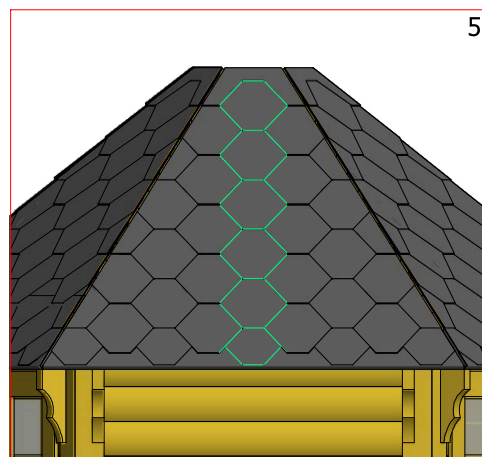

Grill cabin 4.5 m²

Grill cabin 4.5 m²

2.1

Screws			
1	S2	4x70	30 pcs

1

2.2

Grill cabin 4.5 m²

Screws

1	S2	4x70	55 pcs

Grill cabin 4.5 m²

Screws

1	S3	3.5x45	31 pcs

Grill cabin 4.5 m²

Screws

1	S2	4x70	10 pcs

Grill cabin 4.5 m²