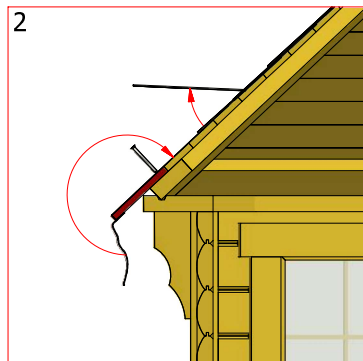

Grill cabin 4.5 m²

Screws

1	S3	3.5x45	31 pcs