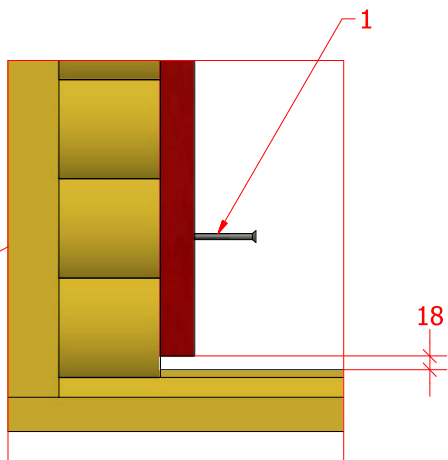

1	S2	4x70	55 pcs

Grill cabin 4.5 m²

Screws

1	S3	3.5x45	31 pcs

Grill cabin 4.5 m²

Screws

1	S2	4x70	10 pcs

Grill cabin 4.5 m²