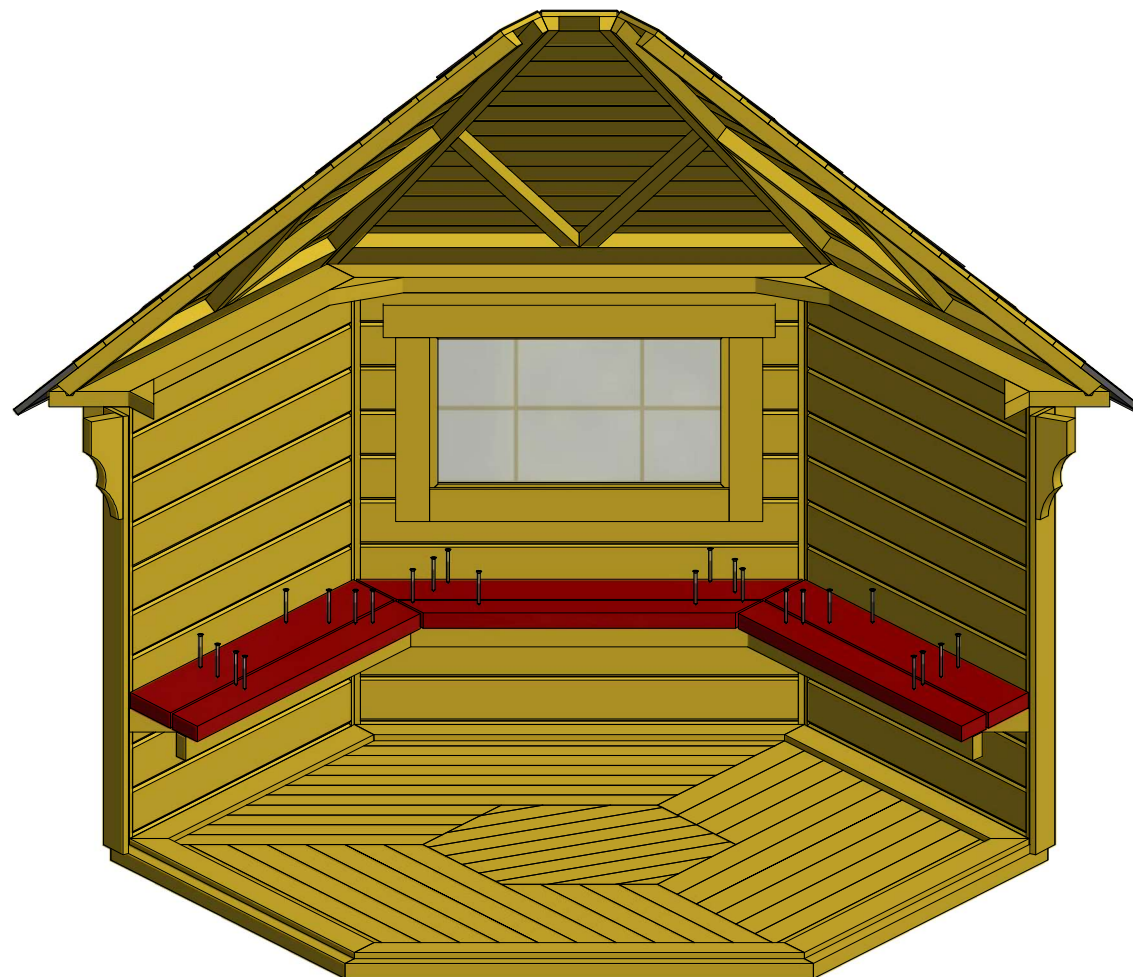

1	S2	4x70	24 pcs

Grill cabin 4.5 m²

Screws

1	S3	3.5x45	8 pcs

1

Grill cabin 4.5 m²

Screws

1	S2	4x70	3 pcs
2	V1	2.5x25	