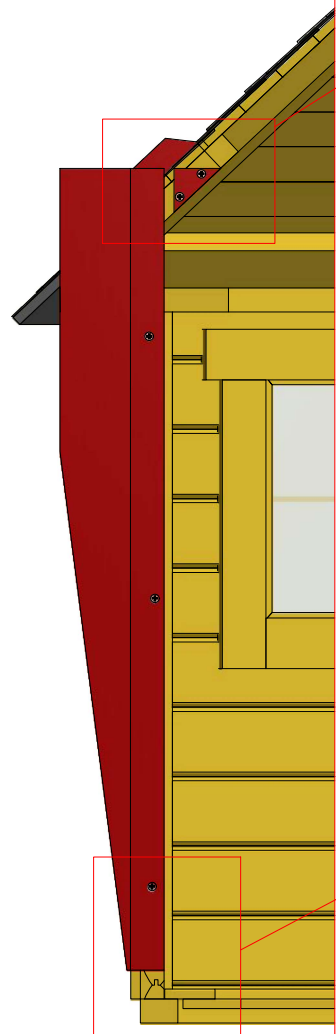

Grill cabin 4.5 m²

Grill cabin 4.5 m²

2.1

Screws			
1	S2	4x70	30 pcs

1

2.2

Grill cabin 4.5 m²

Screws

1	S2	4x70	55 pcs

Grill cabin 4.5 m²

Screws

1	S3	3.5x45	31 pcs

Grill cabin 4.5 m²

Screws

1	S2	4x70	10 pcs

Grill cabin 4.5 m²

Screws

1	S2	4x70	16 pcs

1

Grill cabin 4.5 m²

Screws

1	S2	4x70	8 pcs

Grill cabin 4.5 m²

Screws

1	S2	4x70	24 pcs

Grill cabin 4.5 m²

Screws

1	S3	3.5x45	8 pcs

1

Grill cabin 4.5 m²

Screws

1	S2	4x70	3 pcs
2	V1	2.5x25	