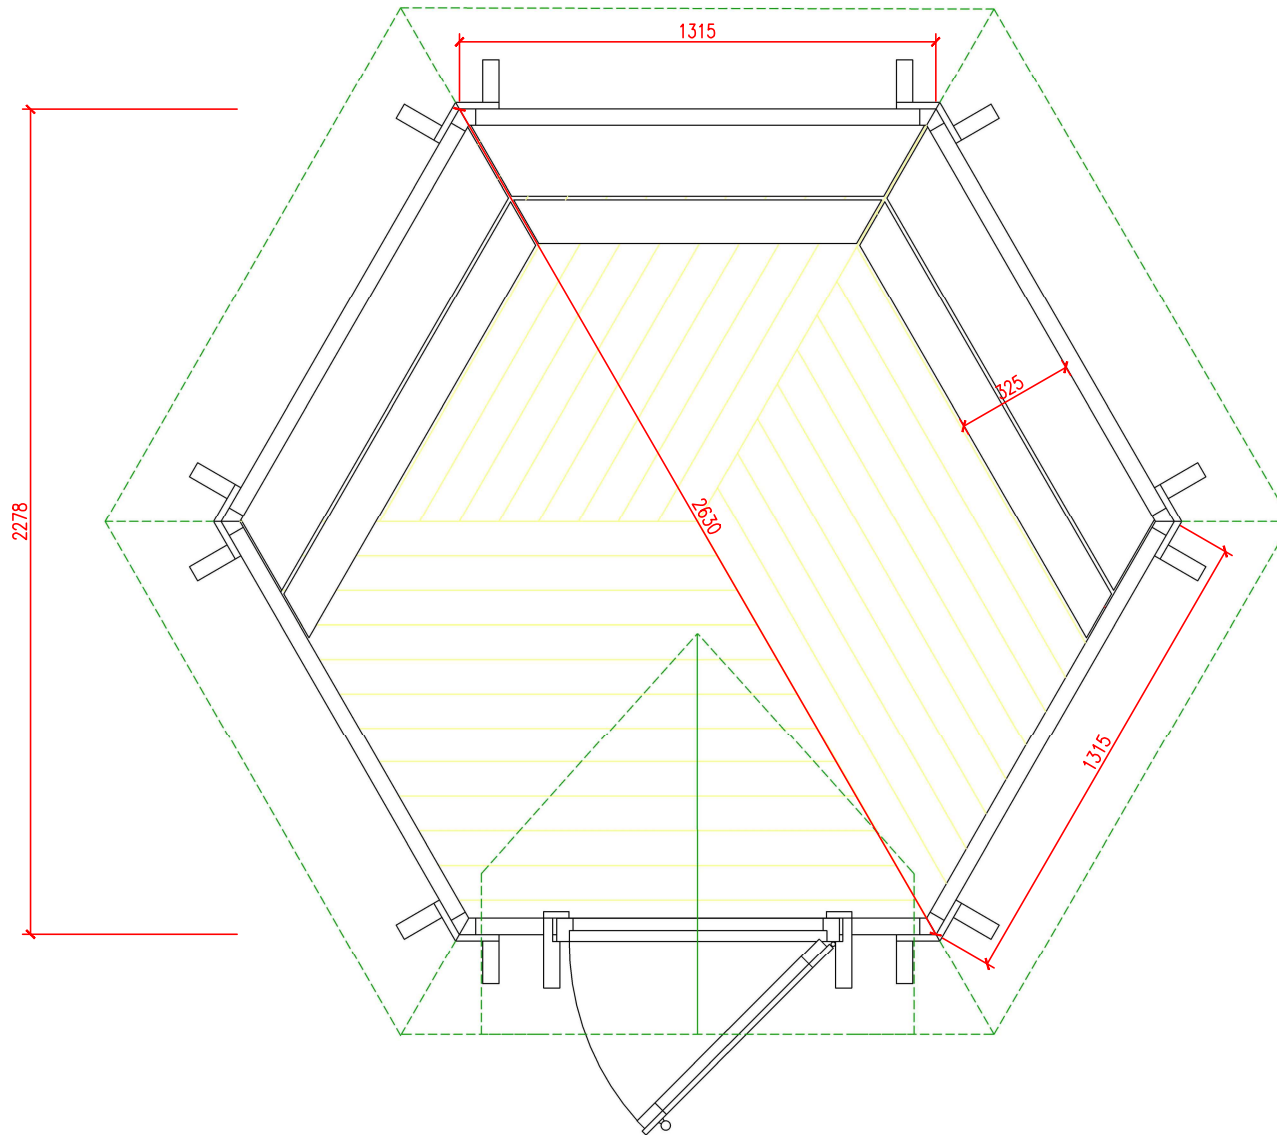

Grill Cabin 4.5m² plan

Grill cabin 4.5 m² Front

Grill cabin 4.5 m² Side

Grill cabin 4.5 m² Back