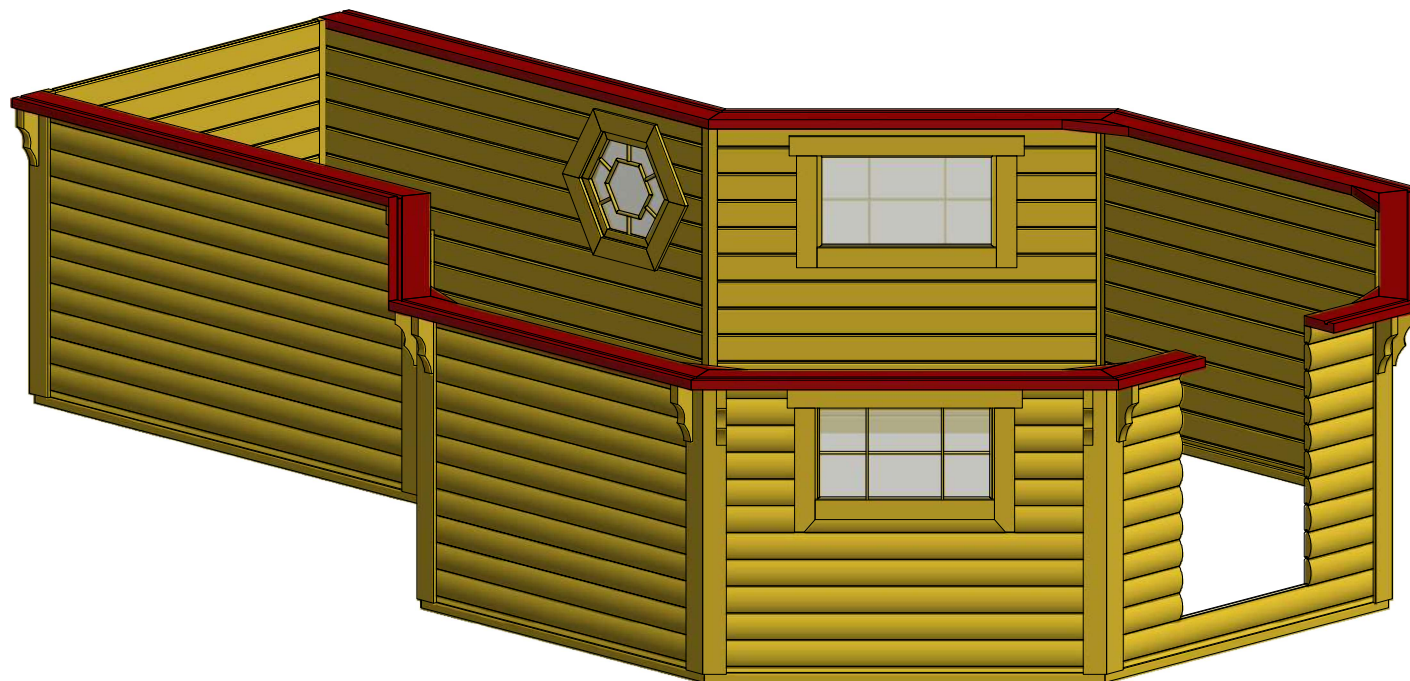

Sauna cabin 16.5 m² with extension

Sauna cabin 16.5 m² with extension

Sauna cabin 16.5 m² with extension

Sauna cabin 16.5 m² with extension

Screws

1	S1	5x100	20 pcs

Sauna cabin 16.5 m² with extension

Screws

1	S2	4x70	60

Sauna cabin 16.5 m² with extension

Screws

1	S2	4x70	36 pcs
2	S3	3.5x45	54 pcs

Sauna cabin 16.5 m² with extension

Screws

1	S2	4x70	74 pcs

Sauna cabin 16.5 m² with extension