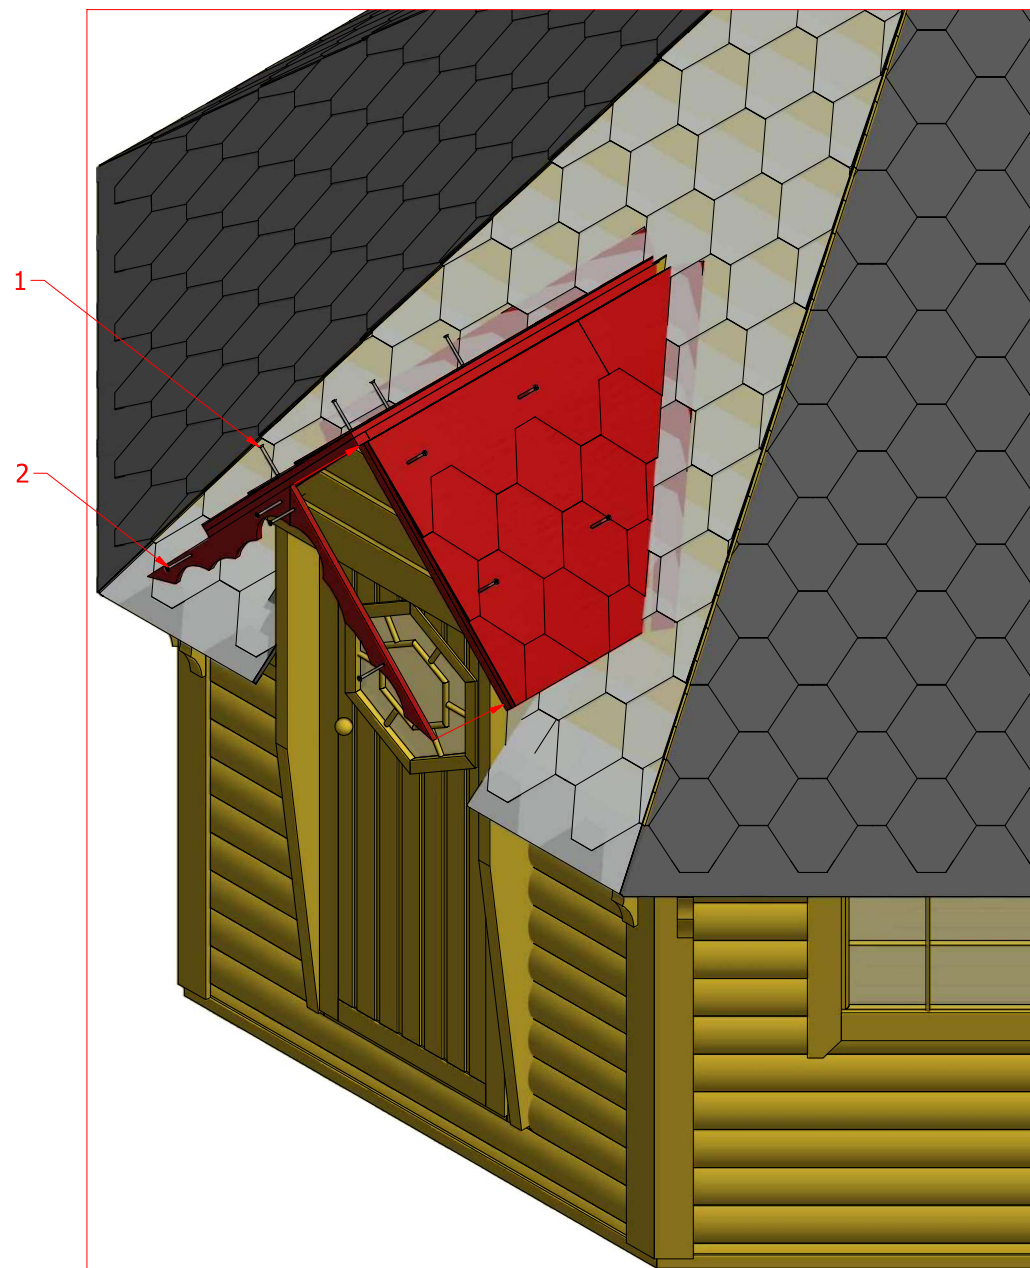

Screws

1	S3	3.5x45	32 pcs

Sauna cabin 16.5 m² with extension

Screws

1	S2	4x70	16 pcs

Sauna cabin 16.5 m² with extension

Screws

1	S2	4x70	8 pcs
2	S3	3.5x45	4 pcs

Sauna cabin 16.5 m² with extension

Screws

1	S2	4x70	8 pcs

1

2

Sauna cabin 16.5 m² with extension

Screws

1	S3	3.5x45	87 pcs