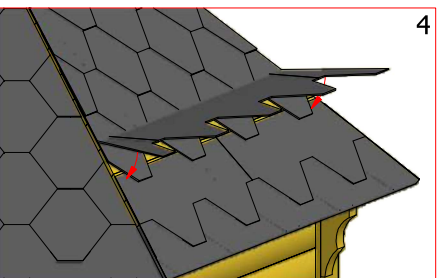

Screws

1	S1	5x100	2 pcs

Sauna cabin 16.5 m² with extension

Screws

1	S2	4x70	18pcs

~60

Sauna cabin 16.5 m² with extension

Screws

1	S2	4x70	58 pcs

Sauna cabin 16.5 m² with extension

Screws			
1	S3	3.5x45	42 pcs
2	V1	2.5x25	

Sauna cabin 16.5 m² with extension

Screws

1	S2	4x70	24 pcs

Sauna cabin 16.5 m² with extension

Screws