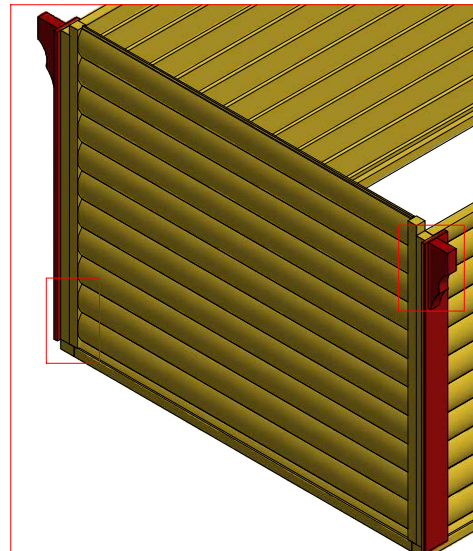

Sauna cabin 16.5 m² with extension

Sauna cabin 16.5 m² with extension

Sauna cabin 16.5 m² with extension

Sauna cabin 16.5 m² with extension

Screws

1	S1	5x100	20 pcs

Sauna cabin 16.5 m² with extension

Screws

1	S2	4x70	60

Sauna cabin 16.5 m² with extension

Screws

1	S2	4x70	36 pcs
2	S3	3.5x45	54 pcs

Sauna cabin 16.5 m² with extension

Screws

1	S2	4x70	74 pcs

Sauna cabin 16.5 m² with extension