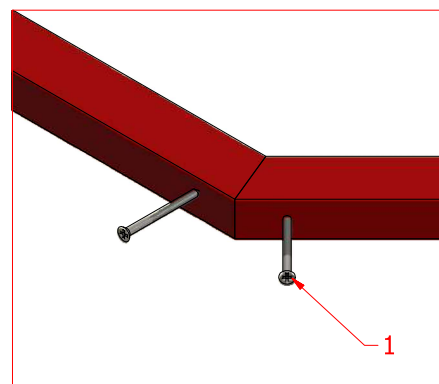

Sauna cabin 16.5 m² with extension

Sauna cabin 16.5 m² with extension

Sauna cabin 16.5 m² with extension

Sauna cabin 16.5 m² with extension

Screws

1	S1	5x100	20 pcs

Sauna cabin 16.5 m² with extension

Screws

1	S2	4x70	60

Sauna cabin 16.5 m² with extension

Screws

1	S2	4x70	36 pcs
2	S3	3.5x45	54 pcs

Sauna cabin 16.5 m² with extension

Screws

1	S2	4x70	74 pcs

Sauna cabin 16.5 m² with extension