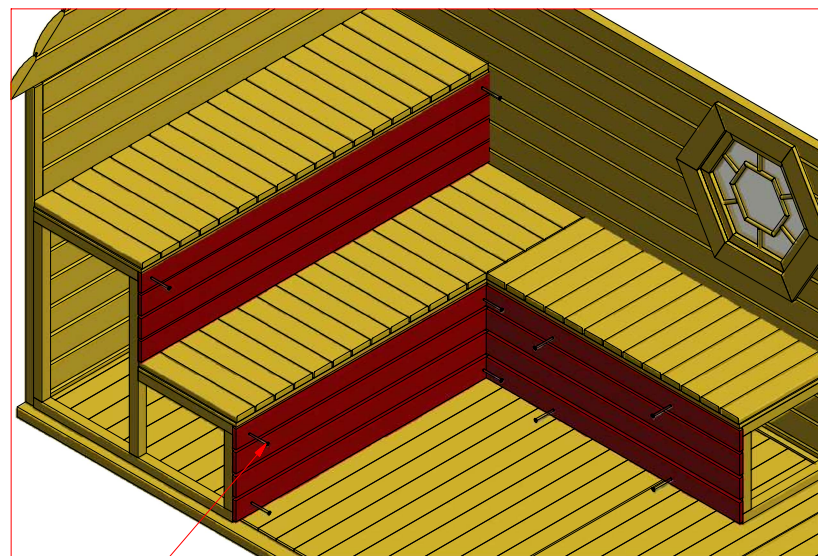

1	S2	4x70	58 pcs

Sauna cabin 16.5 m² with extension

Screws			
1	S3	3.5x45	42 pcs
2	V1	2.5x25	

Sauna cabin 16.5 m² with extension

Screws

1	S2	4x70	24 pcs

Sauna cabin 16.5 m² with extension

Screws

1	S2	4x70	15 pcs
2	S3	3.5x45	22 pcs

2

1

Sauna cabin 16.5 m² with extension

Screws

1	S3	3.5x45	40 pcs

Sauna cabin 16.5 m² with extension

Screws