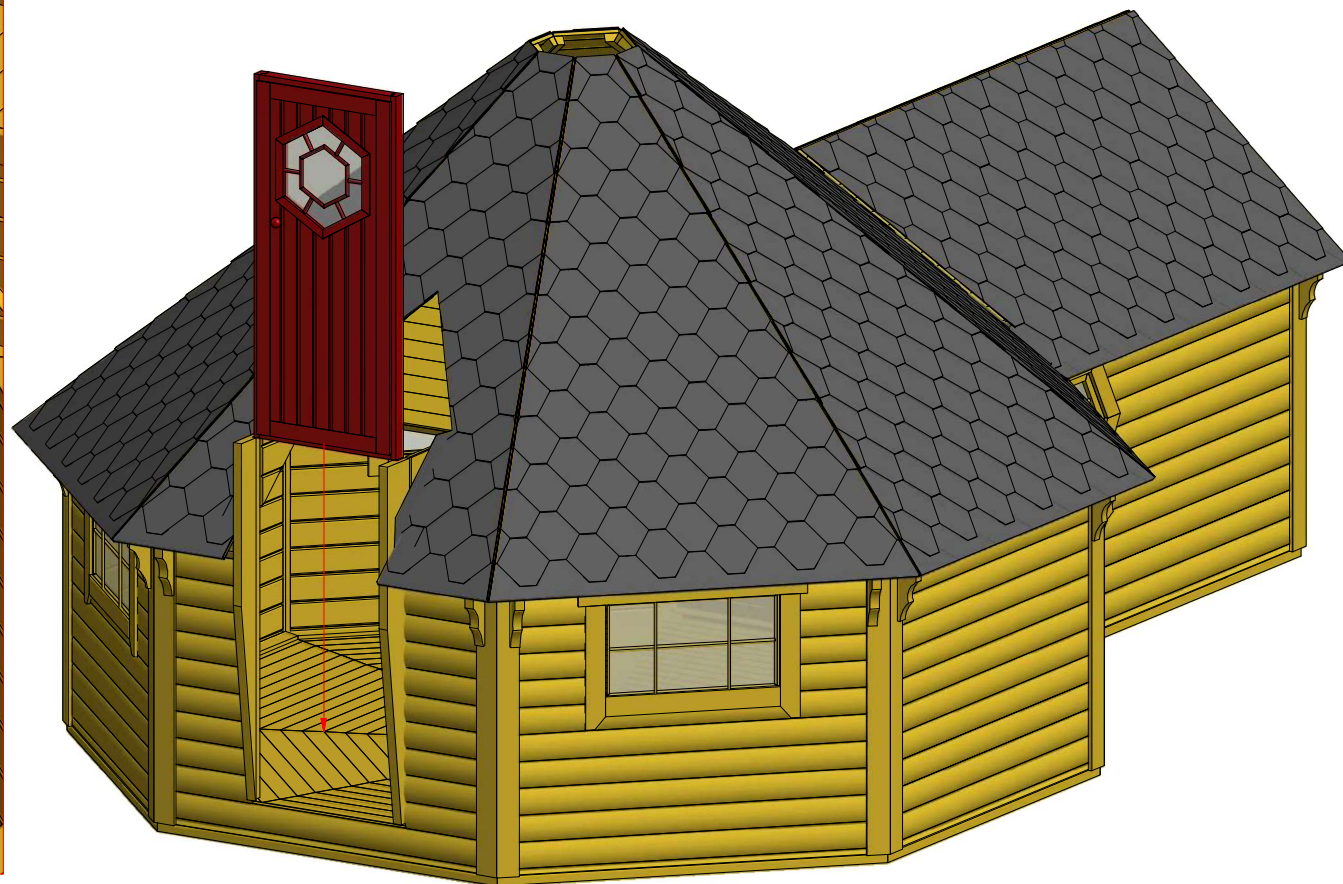

Sauna cabin 16.5 m² with extension

Screws

1	S3	3.5x45	32 pcs