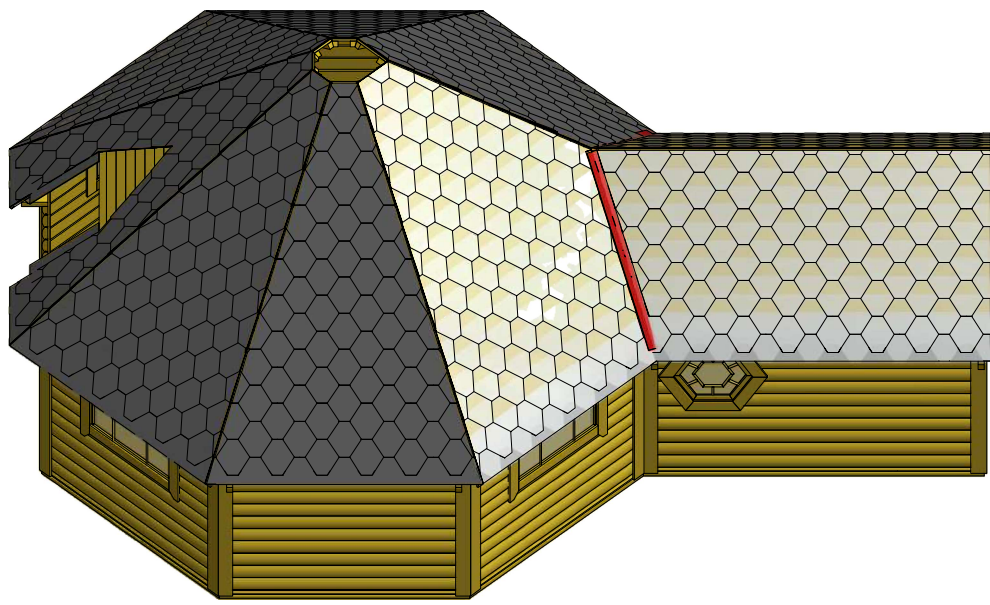

1	S2	4x70	60

Sauna cabin 16.5 m² with extension

Screws

1	S2	4x70	36 pcs
2	S3	3.5x45	54 pcs

Sauna cabin 16.5 m² with extension

Screws

1	S2	4x70	74 pcs

Sauna cabin 16.5 m² with extension

Screws

1	S1	5x100	2 pcs

Sauna cabin 16.5 m² with extension

Screws

1	S2	4x70	18pcs

~60

Sauna cabin 16.5 m² with extension

Screws

1	S2	4x70	58 pcs

Sauna cabin 16.5 m² with extension

Screws			
1	S3	3.5x45	42 pcs
2	V1	2.5x25	

Sauna cabin 16.5 m² with extension

Screws

1	S2	4x70	24 pcs

Sauna cabin 16.5 m² with extension

Screws