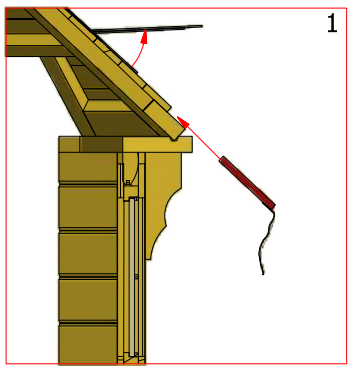

Sauna cabin 16.5 m² with extension

Screws			
1	S3	3.5x45	42 pcs
2	V1	2.5x25