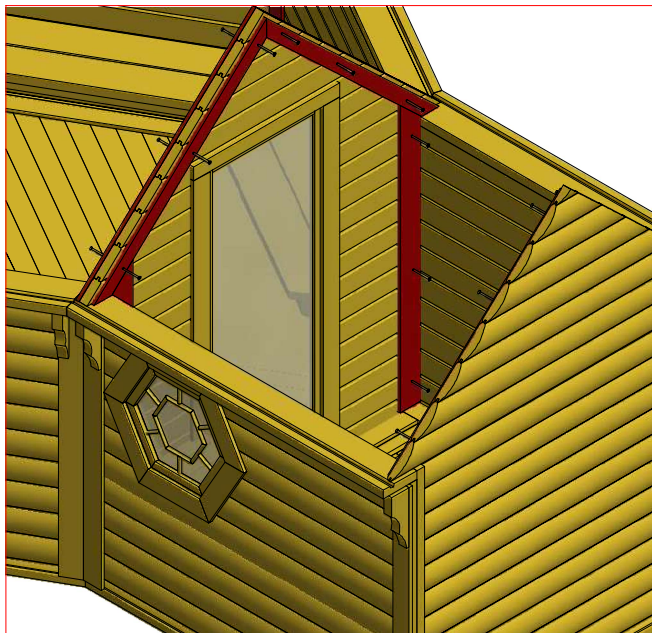

Sauna cabin 16.5 m² with extension

Screws

1	S2	4x70	8 pcs

1

2

Sauna cabin 16.5 m² with extension

Screws

1	S3	3.5x45	87 pcs

Sauna cabin 16.5 m² with extension

Screws

1	S3	3.5x45	36 pcs

Sauna cabin 16.5 m² with extension

Screws

1	S2	4x70	6 pcs
2	V1	2.5x25	