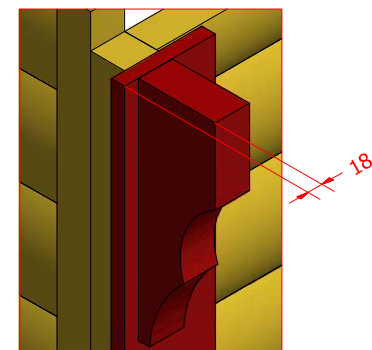

Sauna cabin 16.5 m² with extension

Sauna cabin 16.5 m² with extension

Sauna cabin 16.5 m² with extension

Sauna cabin 16.5 m² with extension

Screws

1	S1	5x100	20 pcs

Sauna cabin 16.5 m² with extension

Screws

1	S2	4x70	60

Sauna cabin 16.5 m² with extension

Screws

1	S2	4x70	36 pcs
2	S3	3.5x45	54 pcs

Sauna cabin 16.5 m² with extension

Screws

1	S2	4x70	74 pcs

Sauna cabin 16.5 m² with extension