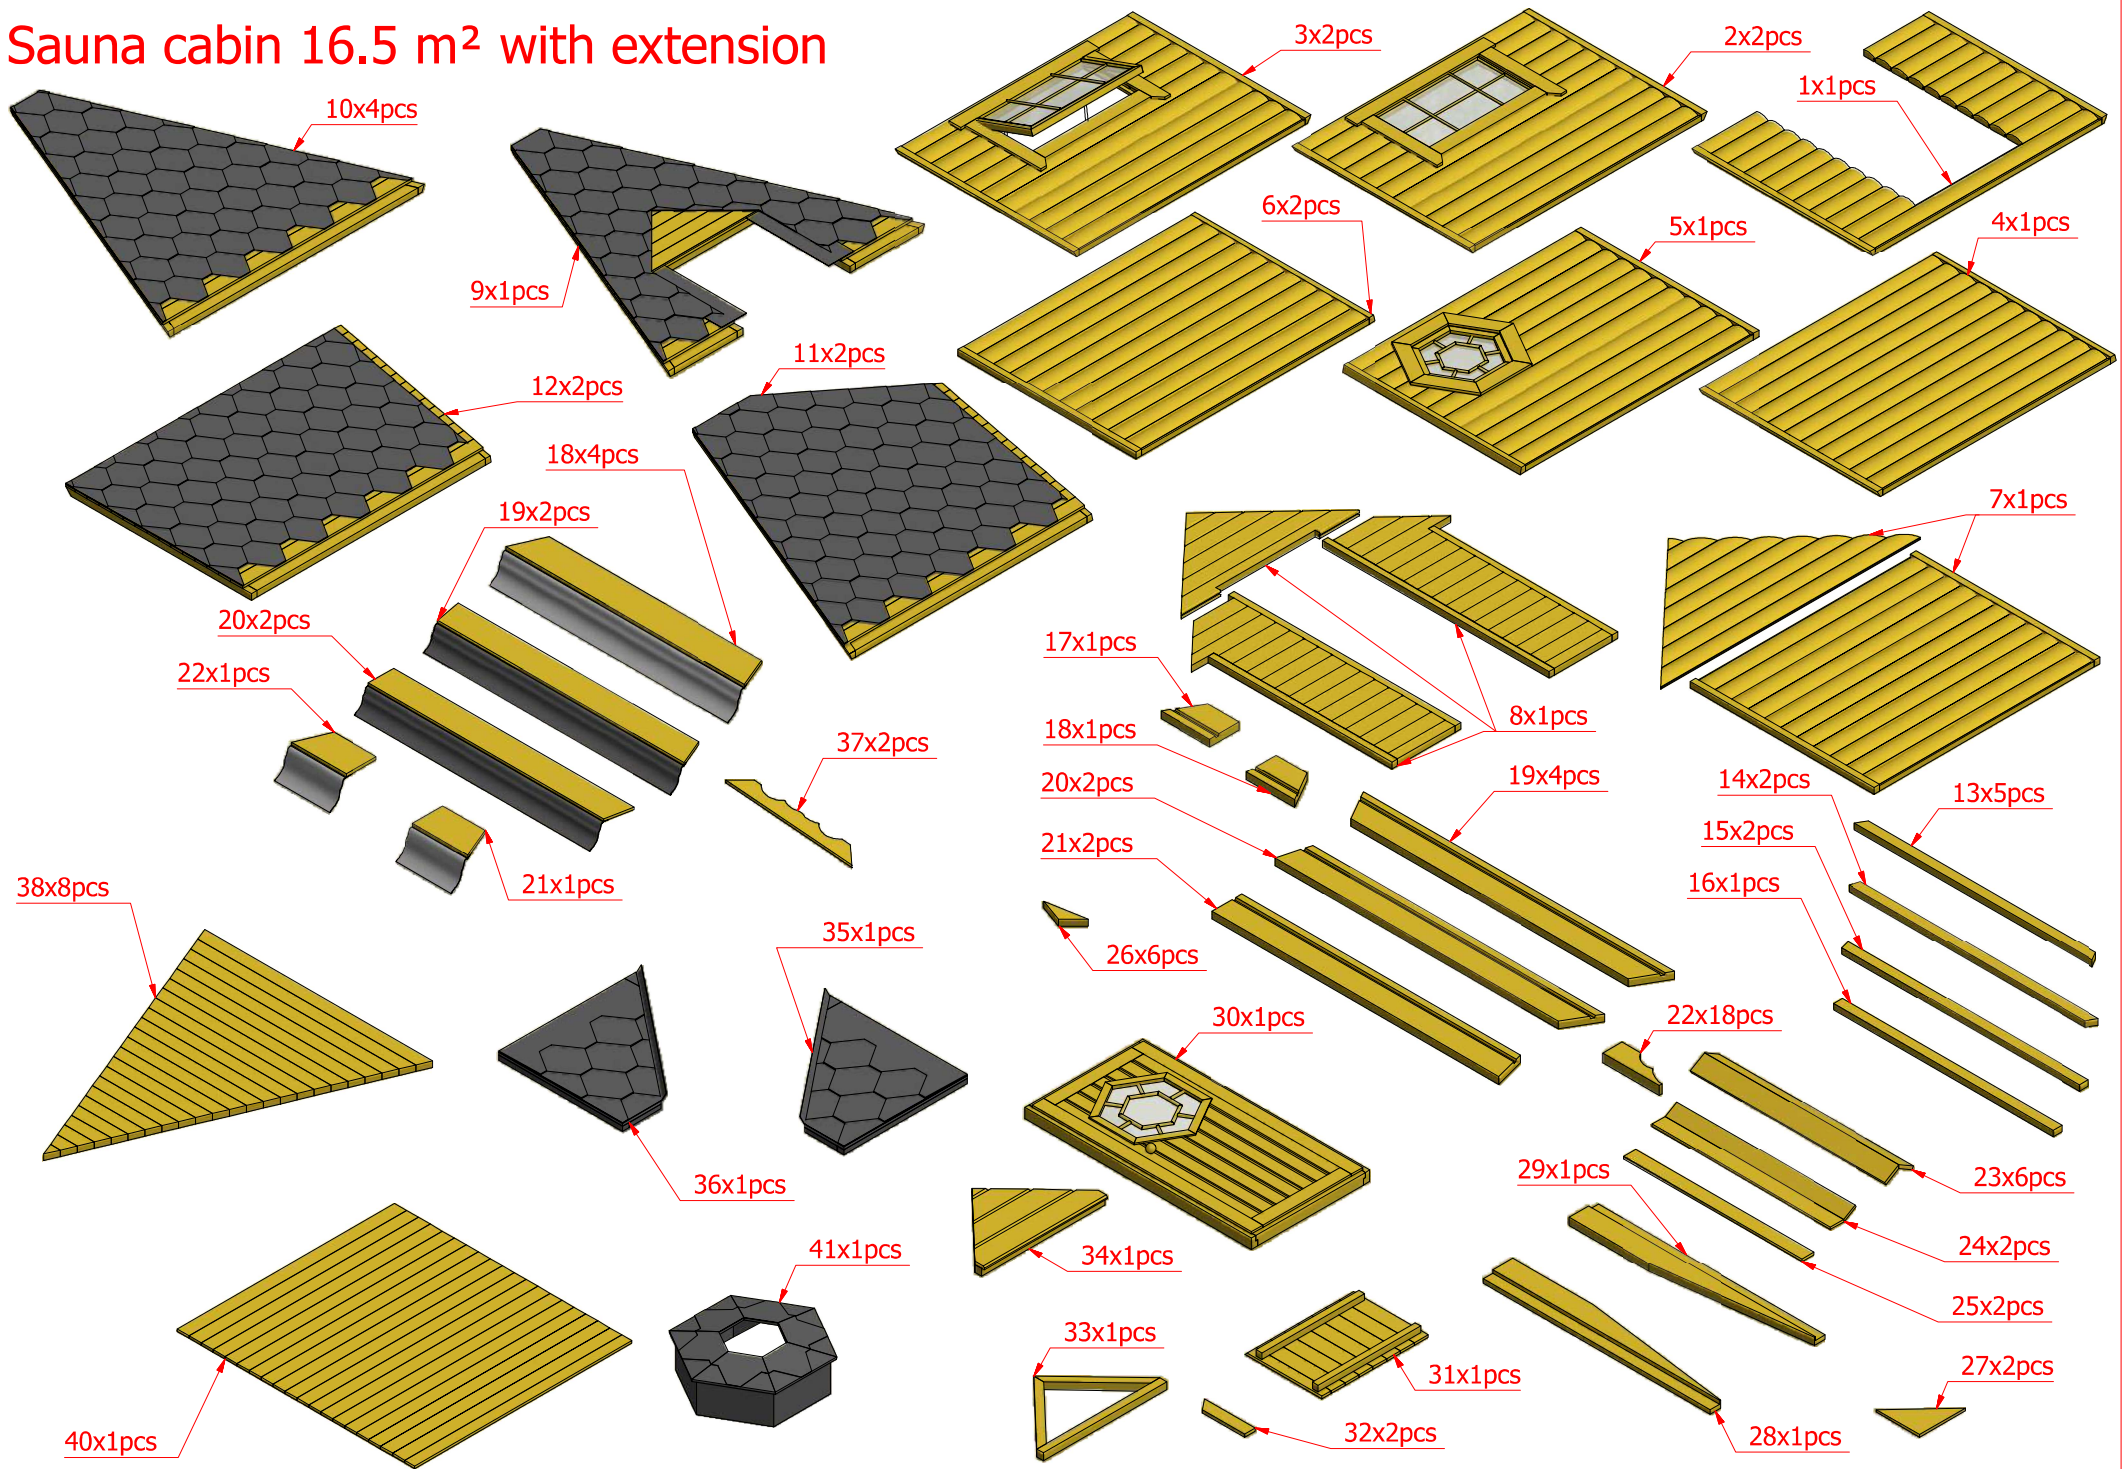

Sauna cabin 16.5 m² with extension

Sauna cabin 16.5 m² with extension

Sauna cabin 16.5 m² with extension

Sauna cabin 16.5 m² with extension

Screws

1	S1	5x100	20 pcs

Sauna cabin 16.5 m² with extension

Screws

1	S2	4x70	60

Sauna cabin 16.5 m² with extension

Screws

1	S2	4x70	36 pcs
2	S3	3.5x45	54 pcs

Sauna cabin 16.5 m² with extension

Screws

1	S2	4x70	74 pcs

Sauna cabin 16.5 m² with extension