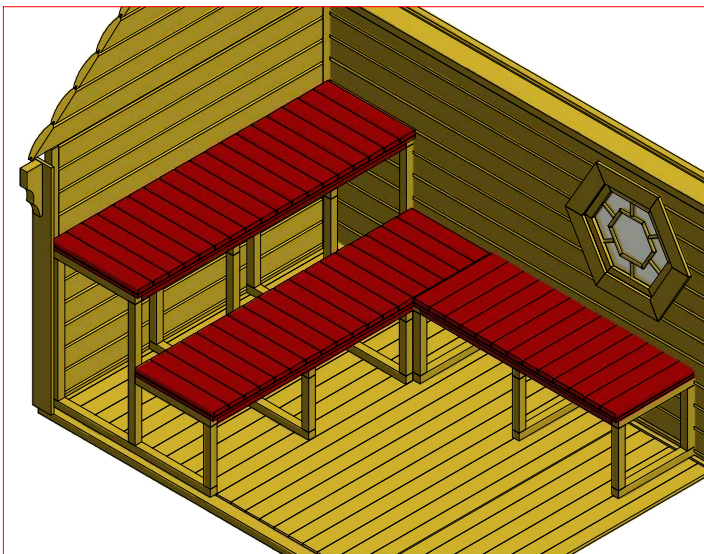

1	S2	4x70	58 pcs

Sauna cabin 16.5 m² with extension

Screws			
1	S3	3.5x45	42 pcs
2	V1	2.5x25	

Sauna cabin 16.5 m² with extension

Screws

1	S2	4x70	24 pcs

Sauna cabin 16.5 m² with extension

Screws

1	S2	4x70	15 pcs
2	S3	3.5x45	22 pcs

2

1

Sauna cabin 16.5 m² with extension

Screws

1	S3	3.5x45	40 pcs

Sauna cabin 16.5 m² with extension

Screws