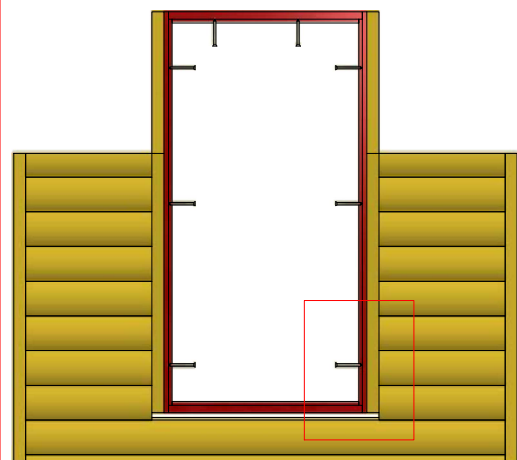

Sauna cabin 16.5 m² with extension

Screws

1	S2	4x70	8 pcs

1

2

Sauna cabin 16.5 m² with extension

Screws

1	S3	3.5x45	87 pcs