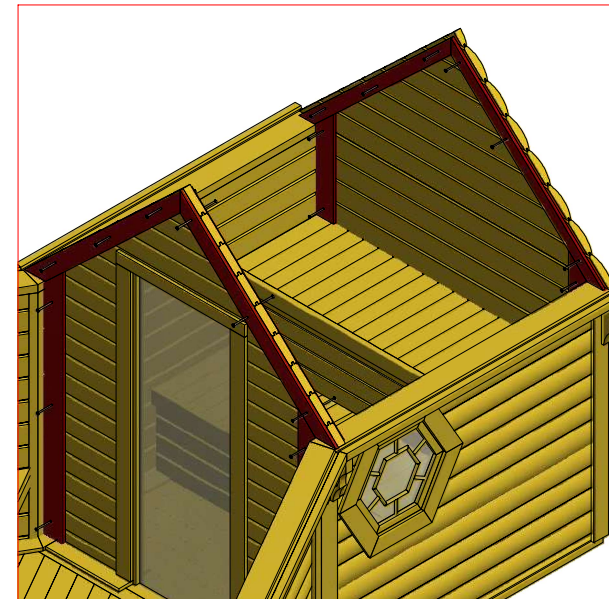

Sauna cabin 16.5 m² with extension

Screws

1	S2	4x70	8 pcs

1

2

Sauna cabin 16.5 m² with extension

Screws

1	S3	3.5x45	87 pcs

Sauna cabin 16.5 m² with extension

Screws

1	S3	3.5x45	36 pcs

Sauna cabin 16.5 m² with extension

Screws

1	S2	4x70	6 pcs
2	V1	2.5x25	