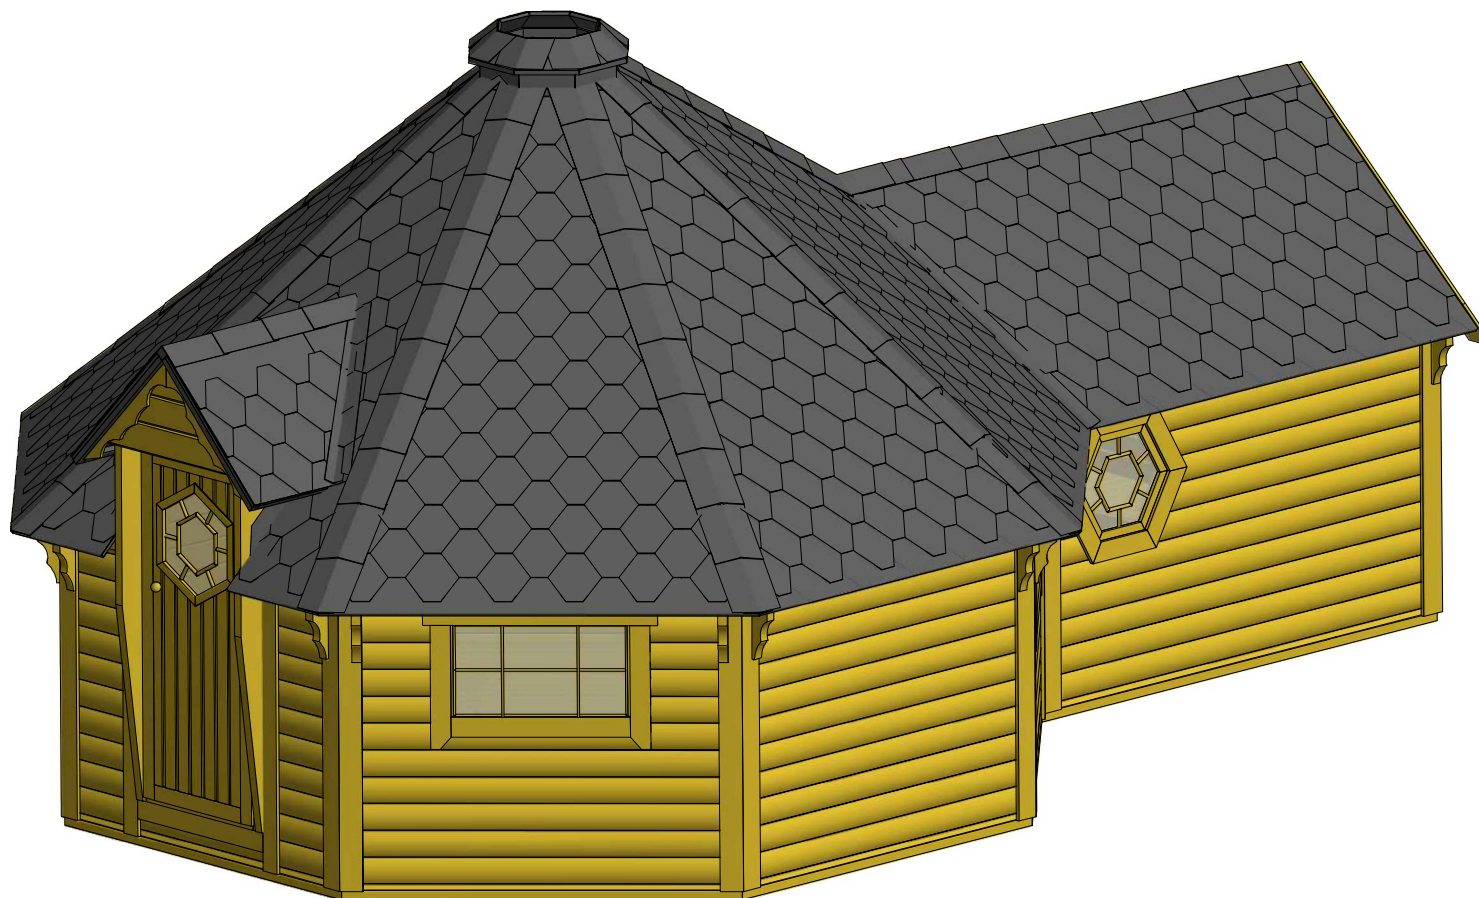

Sauna cabin 16.5 m² with extension

Sauna cabin 16.5 m² with extension

Sauna cabin 16.5 m² with extension

Sauna cabin 16.5 m² with extension

Screws

1	S1	5x100	20 pcs

Sauna cabin 16.5 m² with extension

Screws

1	S2	4x70	60

Sauna cabin 16.5 m² with extension

Screws

1	S2	4x70	36 pcs
2	S3	3.5x45	54 pcs

Sauna cabin 16.5 m² with extension

Screws

1	S2	4x70	74 pcs

Sauna cabin 16.5 m² with extension