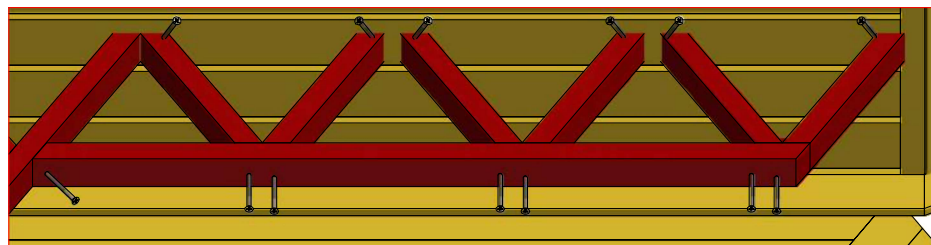

Sauna cabin 16.5 m² with extension

Screws

1	S2	4x70	144 pcs
2	S3	3.5x45	40 pcs

2

1

333