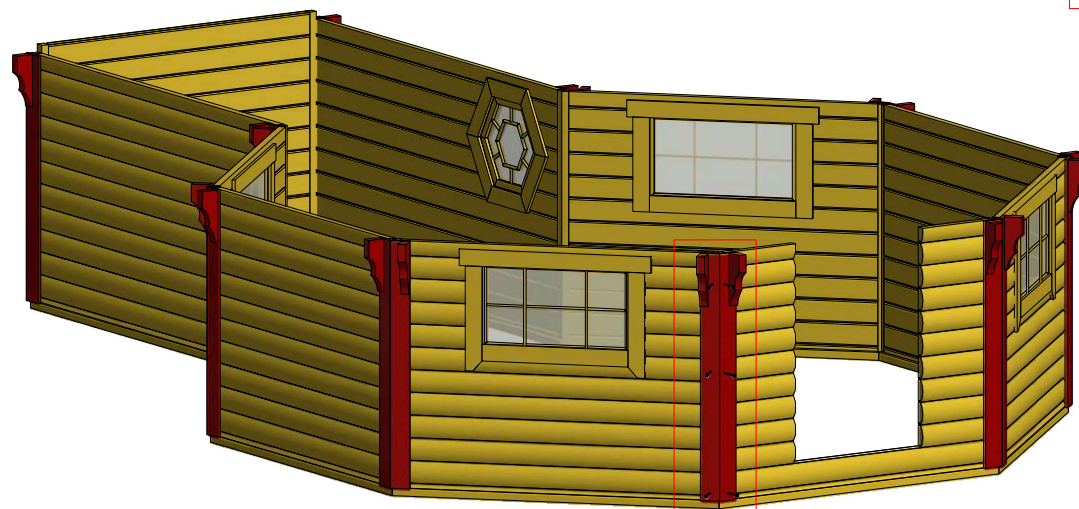

Sauna cabin 16.5 m² with extension

Sauna cabin 16.5 m² with extension

Sauna cabin 16.5 m² with extension

Sauna cabin 16.5 m² with extension

Screws

1	S1	5x100	20 pcs

Sauna cabin 16.5 m² with extension

Screws

1	S2	4x70	60

Sauna cabin 16.5 m² with extension

Screws

1	S2	4x70	36 pcs
2	S3	3.5x45	54 pcs

Sauna cabin 16.5 m² with extension

Screws

1	S2	4x70	74 pcs

Sauna cabin 16.5 m² with extension