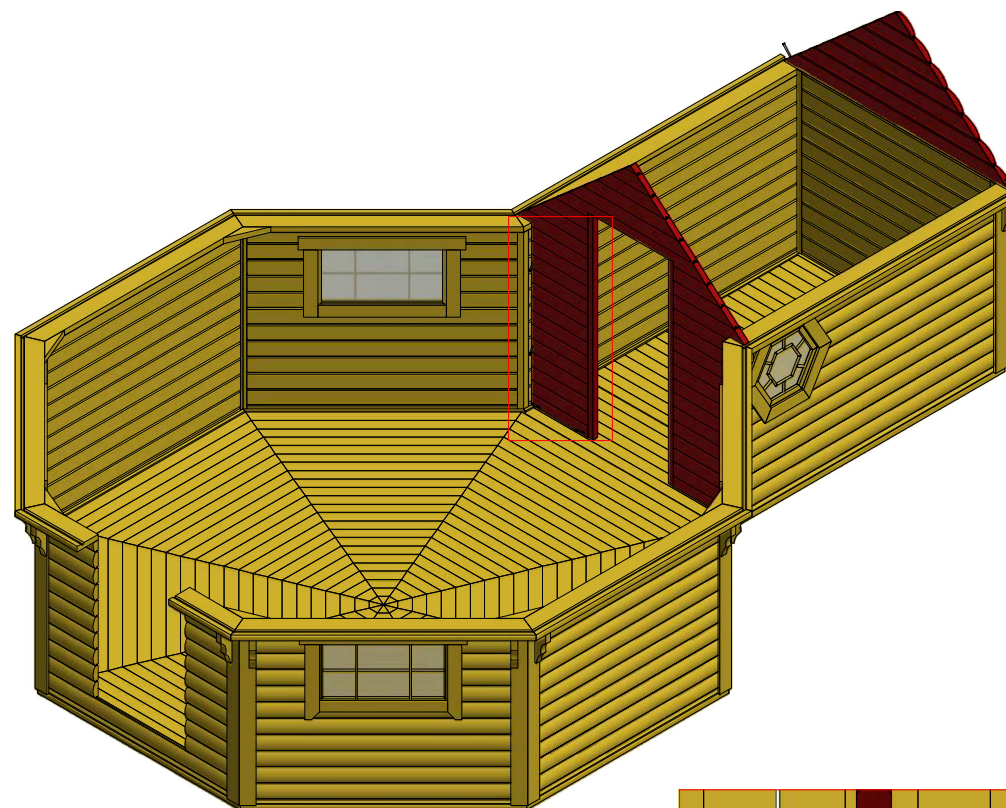

Screws

1	S1	5x100	2 pcs

Sauna cabin 16.5 m² with extension

Screws

1	S2	4x70	18pcs

~60

Sauna cabin 16.5 m² with extension

Screws

1	S2	4x70	58 pcs

Sauna cabin 16.5 m² with extension

Screws			
1	S3	3.5x45	42 pcs
2	V1	2.5x25	

Sauna cabin 16.5 m² with extension

Screws

1	S2	4x70	24 pcs

Sauna cabin 16.5 m² with extension

Screws