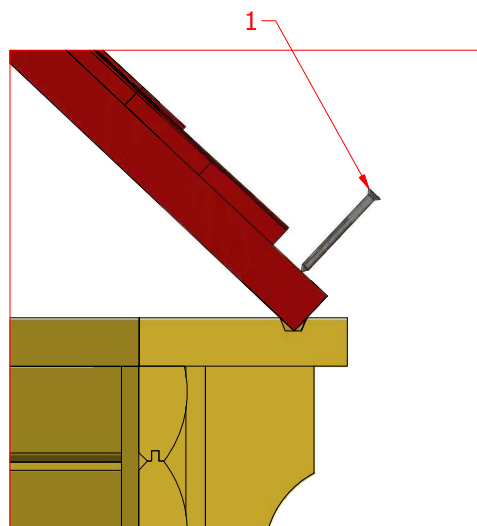

Sauna cabin 16.5 m² with extension

Screws

1	S2	4x70	58 pcs