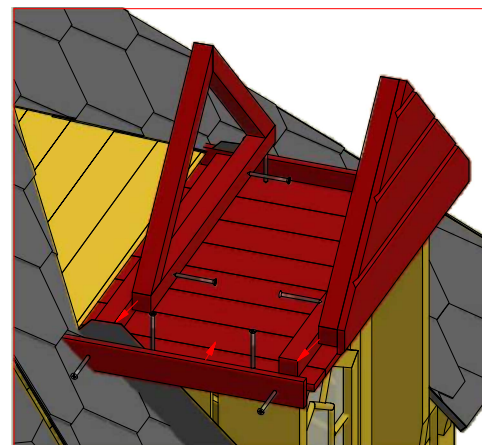

Screws

1	S3	3.5x45	32 pcs

Sauna cabin 16.5 m² with extension

Screws

1	S2	4x70	16 pcs

Sauna cabin 16.5 m² with extension

Screws

1	S2	4x70	8 pcs
2	S3	3.5x45	4 pcs