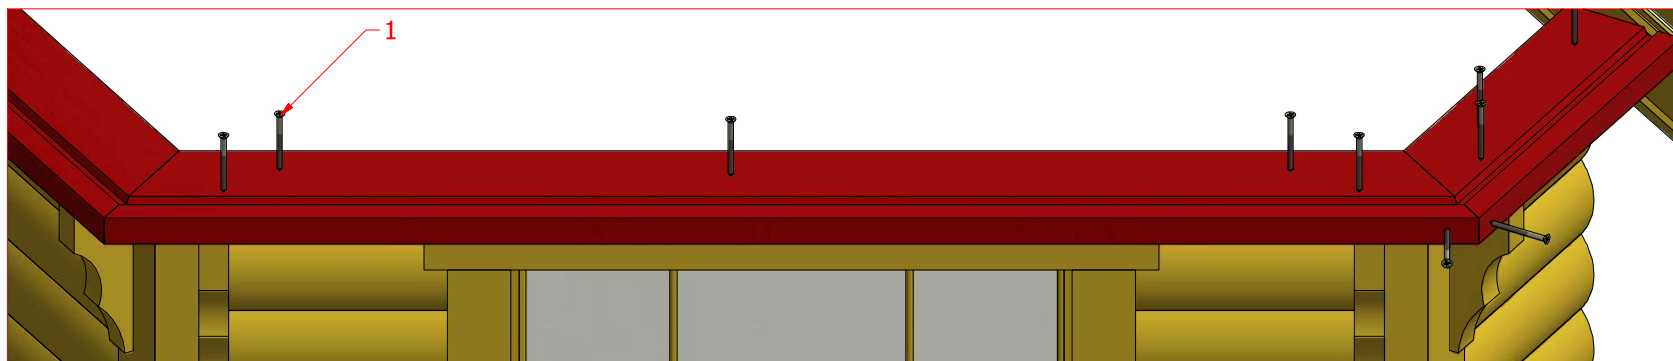

1	S2	4x70	60

Sauna cabin 16.5 m² with extension

Screws

1	S2	4x70	36 pcs
2	S3	3.5x45	54 pcs

Sauna cabin 16.5 m² with extension

Screws

1	S2	4x70	74 pcs

Sauna cabin 16.5 m² with extension

Screws

1	S1	5x100	2 pcs

Sauna cabin 16.5 m² with extension

Screws

1	S2	4x70	18pcs

~60

Sauna cabin 16.5 m² with extension

Screws