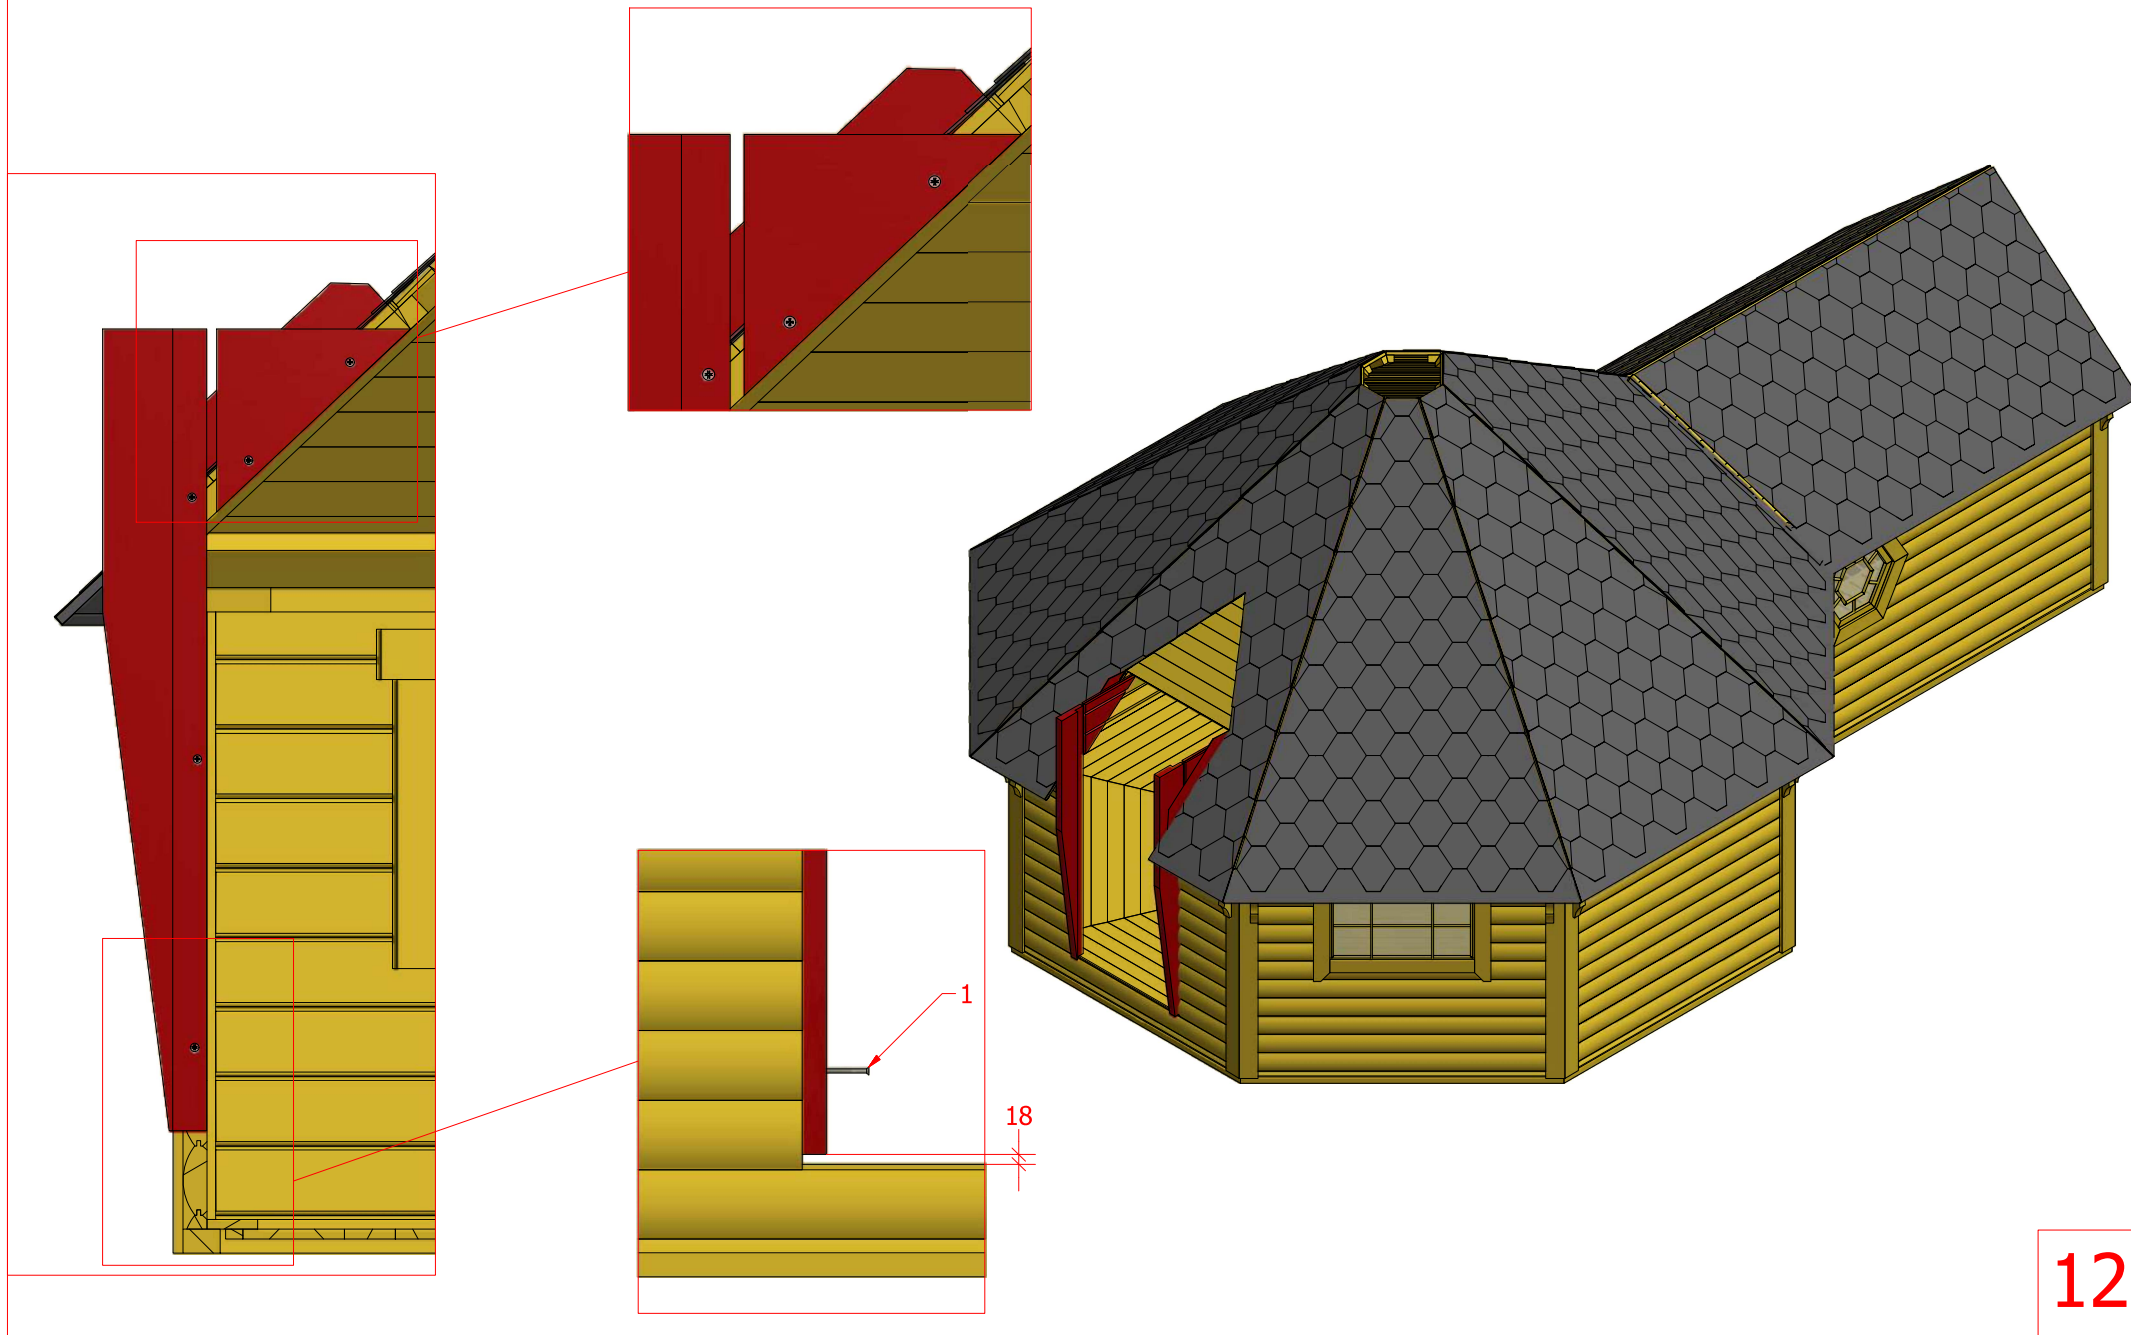

1	S2	4x70	144 pcs
2	S3	3.5x45	40 pcs

2

1

333

Sauna cabin 16.5 m² with extension

Screws

1	S2	4x70	10 pcs

Sauna cabin 16.5 m² with extension