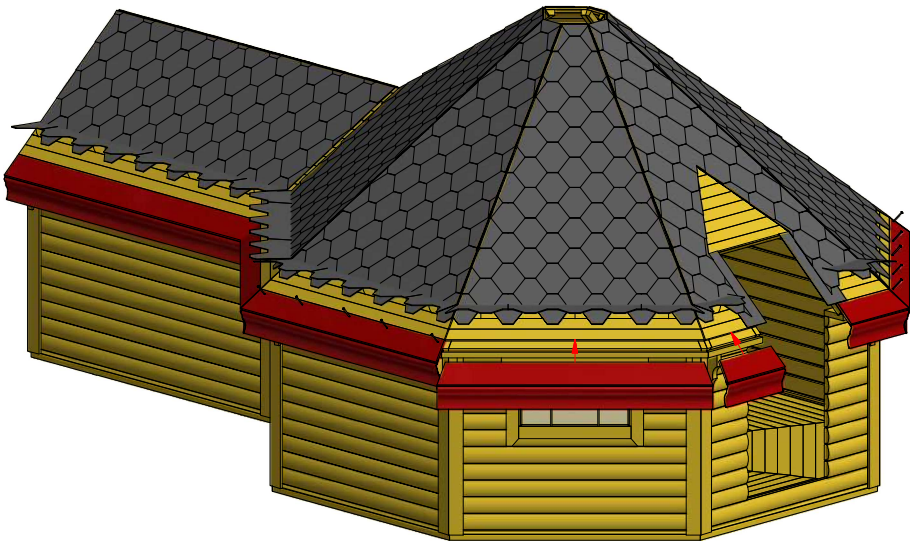

Screws

1	S1	5x100	2 pcs

Sauna cabin 16.5 m² with extension

Screws

1	S2	4x70	18pcs

~60

Sauna cabin 16.5 m² with extension

Screws

1	S2	4x70	58 pcs

Sauna cabin 16.5 m² with extension

Screws			
1	S3	3.5x45	42 pcs
2	V1	2.5x25	

Sauna cabin 16.5 m² with extension

Screws

1	S2	4x70	24 pcs

Sauna cabin 16.5 m² with extension

Screws