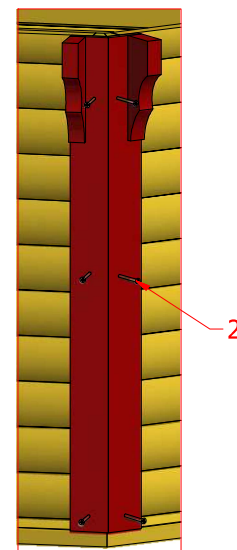

Sauna cabin 16.5 m² with extension

Sauna cabin 16.5 m² with extension

Sauna cabin 16.5 m² with extension

Sauna cabin 16.5 m² with extension

Screws

1	S1	5x100	20 pcs

Sauna cabin 16.5 m² with extension

Screws

1	S2	4x70	60

Sauna cabin 16.5 m² with extension

Screws

1	S2	4x70	36 pcs
2	S3	3.5x45	54 pcs

Sauna cabin 16.5 m² with extension

Screws

1	S2	4x70	74 pcs

Sauna cabin 16.5 m² with extension

Screws

1	S1	5x100	2 pcs

Sauna cabin 16.5 m² with extension

Screws

1	S2	4x70	18pcs

~60

Sauna cabin 16.5 m² with extension

Screws

1	S2	4x70	58 pcs

Sauna cabin 16.5 m² with extension

Screws			
1	S3	3.5x45	42 pcs
2	V1	2.5x25	

Sauna cabin 16.5 m² with extension

Screws

1	S2	4x70	24 pcs

Sauna cabin 16.5 m² with extension

Screws