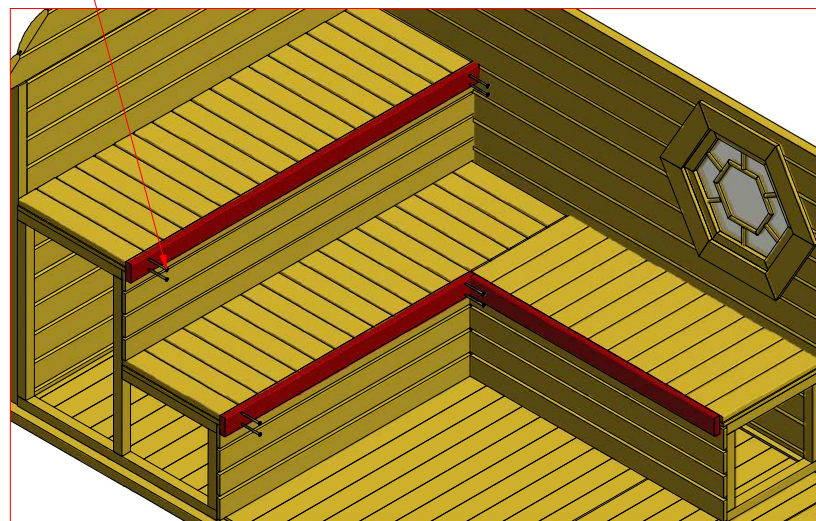

1	S2	4x70	58 pcs

Sauna cabin 16.5 m² with extension

Screws			
1	S3	3.5x45	42 pcs
2	V1	2.5x25	

Sauna cabin 16.5 m² with extension

Screws

1	S2	4x70	24 pcs

Sauna cabin 16.5 m² with extension

Screws

1	S2	4x70	15 pcs
2	S3	3.5x45	22 pcs

2

1

Sauna cabin 16.5 m² with extension

Screws

1	S3	3.5x45	40 pcs

Sauna cabin 16.5 m² with extension

Screws