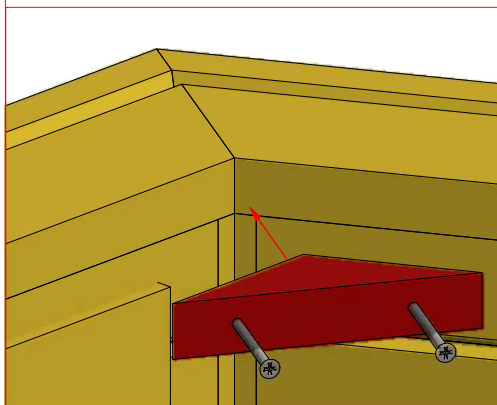

1	S2	4x70	60

Sauna cabin 16.5 m² with extension

Screws

1	S2	4x70	36 pcs
2	S3	3.5x45	54 pcs

Sauna cabin 16.5 m² with extension

Screws

1	S2	4x70	74 pcs

Sauna cabin 16.5 m² with extension

Screws

1	S1	5x100	2 pcs

Sauna cabin 16.5 m² with extension

Screws

1	S2	4x70	18pcs

~60

Sauna cabin 16.5 m² with extension

Screws