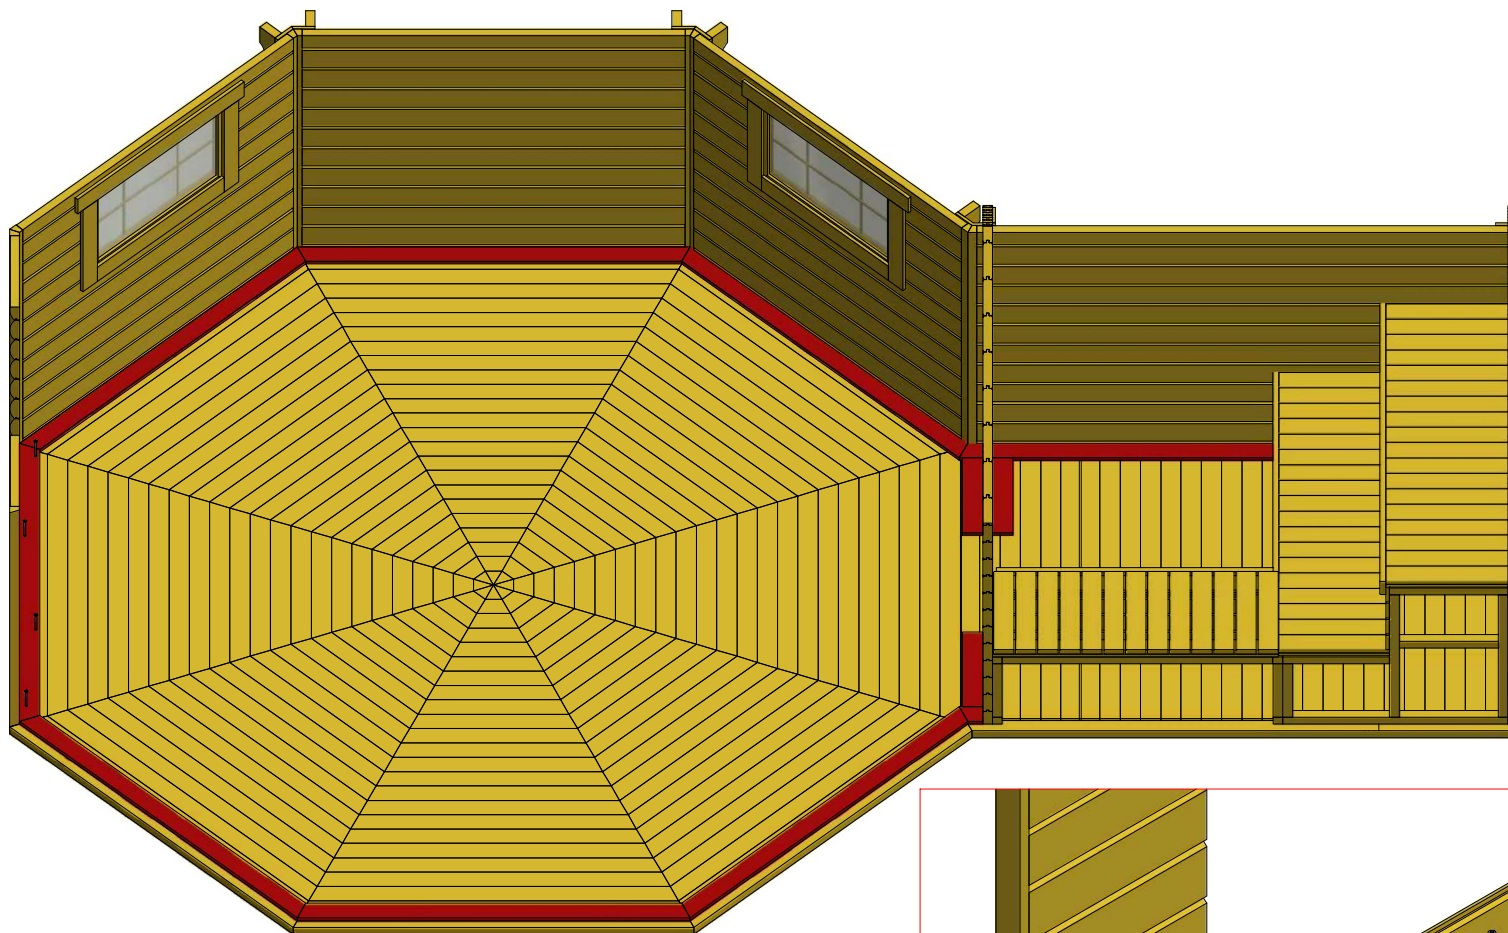

1	S2	4x70	58 pcs

Sauna cabin 16.5 m² with extension

Screws			
1	S3	3.5x45	42 pcs
2	V1	2.5x25	

Sauna cabin 16.5 m² with extension

Screws

1	S2	4x70	24 pcs

Sauna cabin 16.5 m² with extension

Screws

1	S2	4x70	15 pcs
2	S3	3.5x45	22 pcs

2

1

Sauna cabin 16.5 m² with extension

Screws

1	S3	3.5x45	40 pcs

Sauna cabin 16.5 m² with extension

Screws

1	S2	4x70	144 pcs
2	S3	3.5x45	40 pcs

2

1

333

Sauna cabin 16.5 m² with extension

Screws

1	S2	4x70	10 pcs

Sauna cabin 16.5 m² with extension