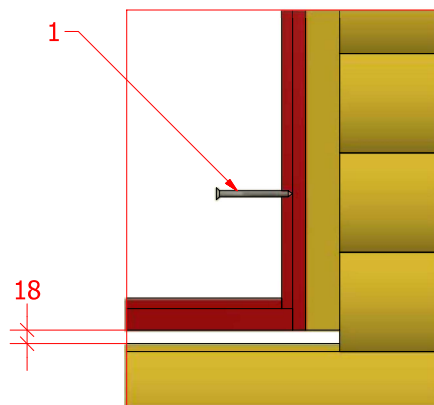

Sauna cabin 16.5 m² with extension

Screws

1	S2	4x70	8 pcs

1

2

Sauna cabin 16.5 m² with extension

Screws

1	S3	3.5x45	87 pcs