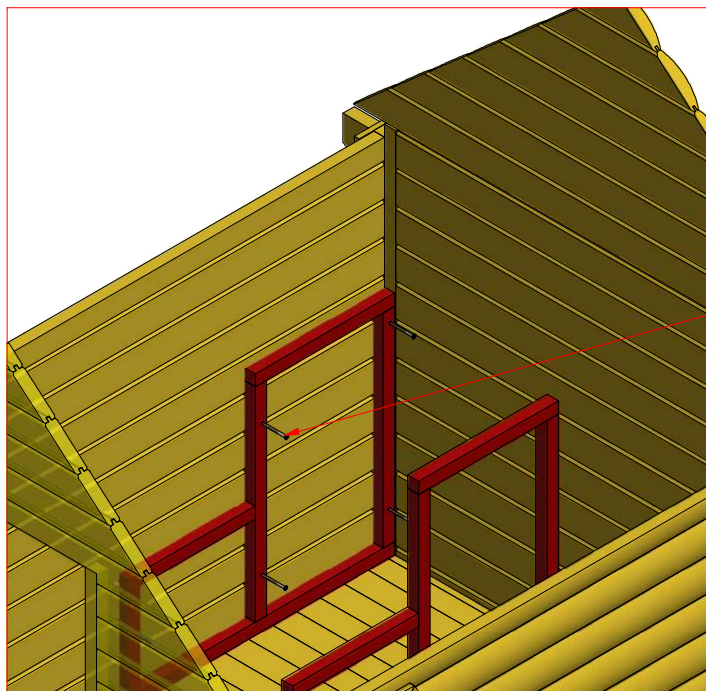

1	S2	4x70	58 pcs

Sauna cabin 16.5 m² with extension

Screws			
1	S3	3.5x45	42 pcs
2	V1	2.5x25	

Sauna cabin 16.5 m² with extension

Screws

1	S2	4x70	24 pcs

Sauna cabin 16.5 m² with extension

Screws

1	S2	4x70	15 pcs
2	S3	3.5x45	22 pcs

2

1

Sauna cabin 16.5 m² with extension

Screws

1	S3	3.5x45	40 pcs

Sauna cabin 16.5 m² with extension

Screws