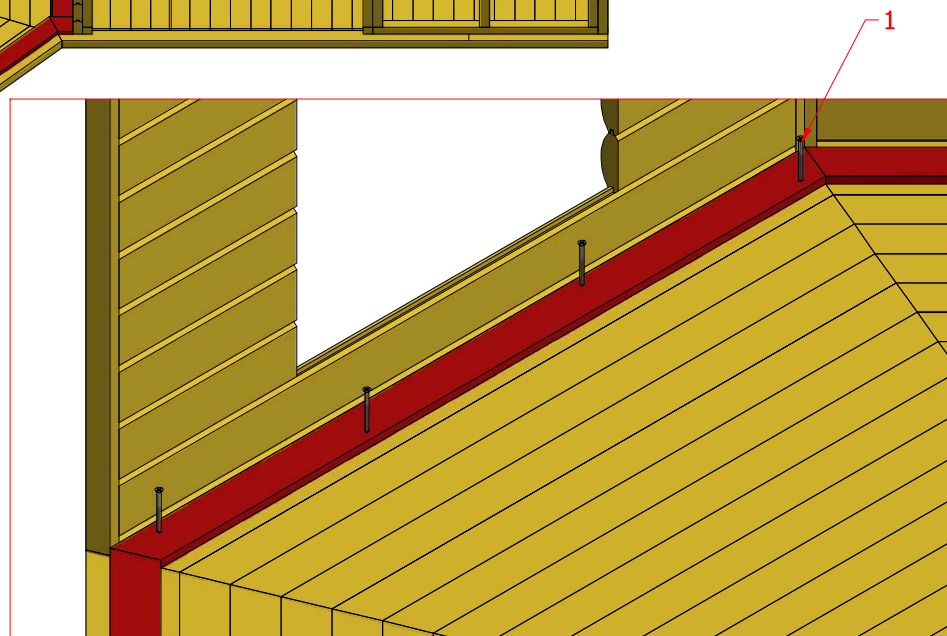

1	S2	4x70	15 pcs
2	S3	3.5x45	22 pcs

2

1

Sauna cabin 16.5 m² with extension

Screws

1	S3	3.5x45	40 pcs

Sauna cabin 16.5 m² with extension

Screws