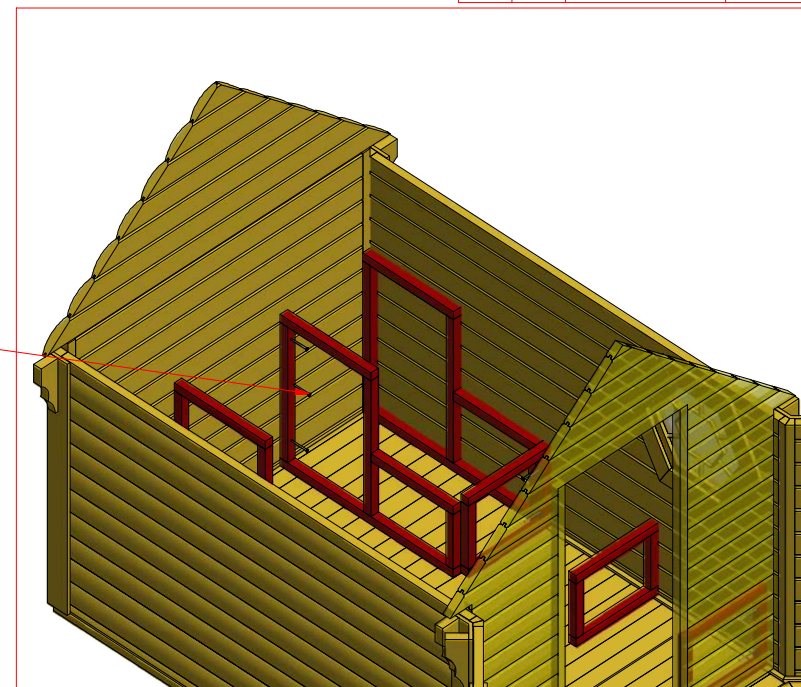

1	S2	4x70	58 pcs

Sauna cabin 16.5 m² with extension

Screws			
1	S3	3.5x45	42 pcs
2	V1	2.5x25	

Sauna cabin 16.5 m² with extension

Screws

1	S2	4x70	24 pcs

Sauna cabin 16.5 m² with extension

Screws

1	S2	4x70	15 pcs
2	S3	3.5x45	22 pcs

2

1

Sauna cabin 16.5 m² with extension

Screws

1	S3	3.5x45	40 pcs

Sauna cabin 16.5 m² with extension

Screws