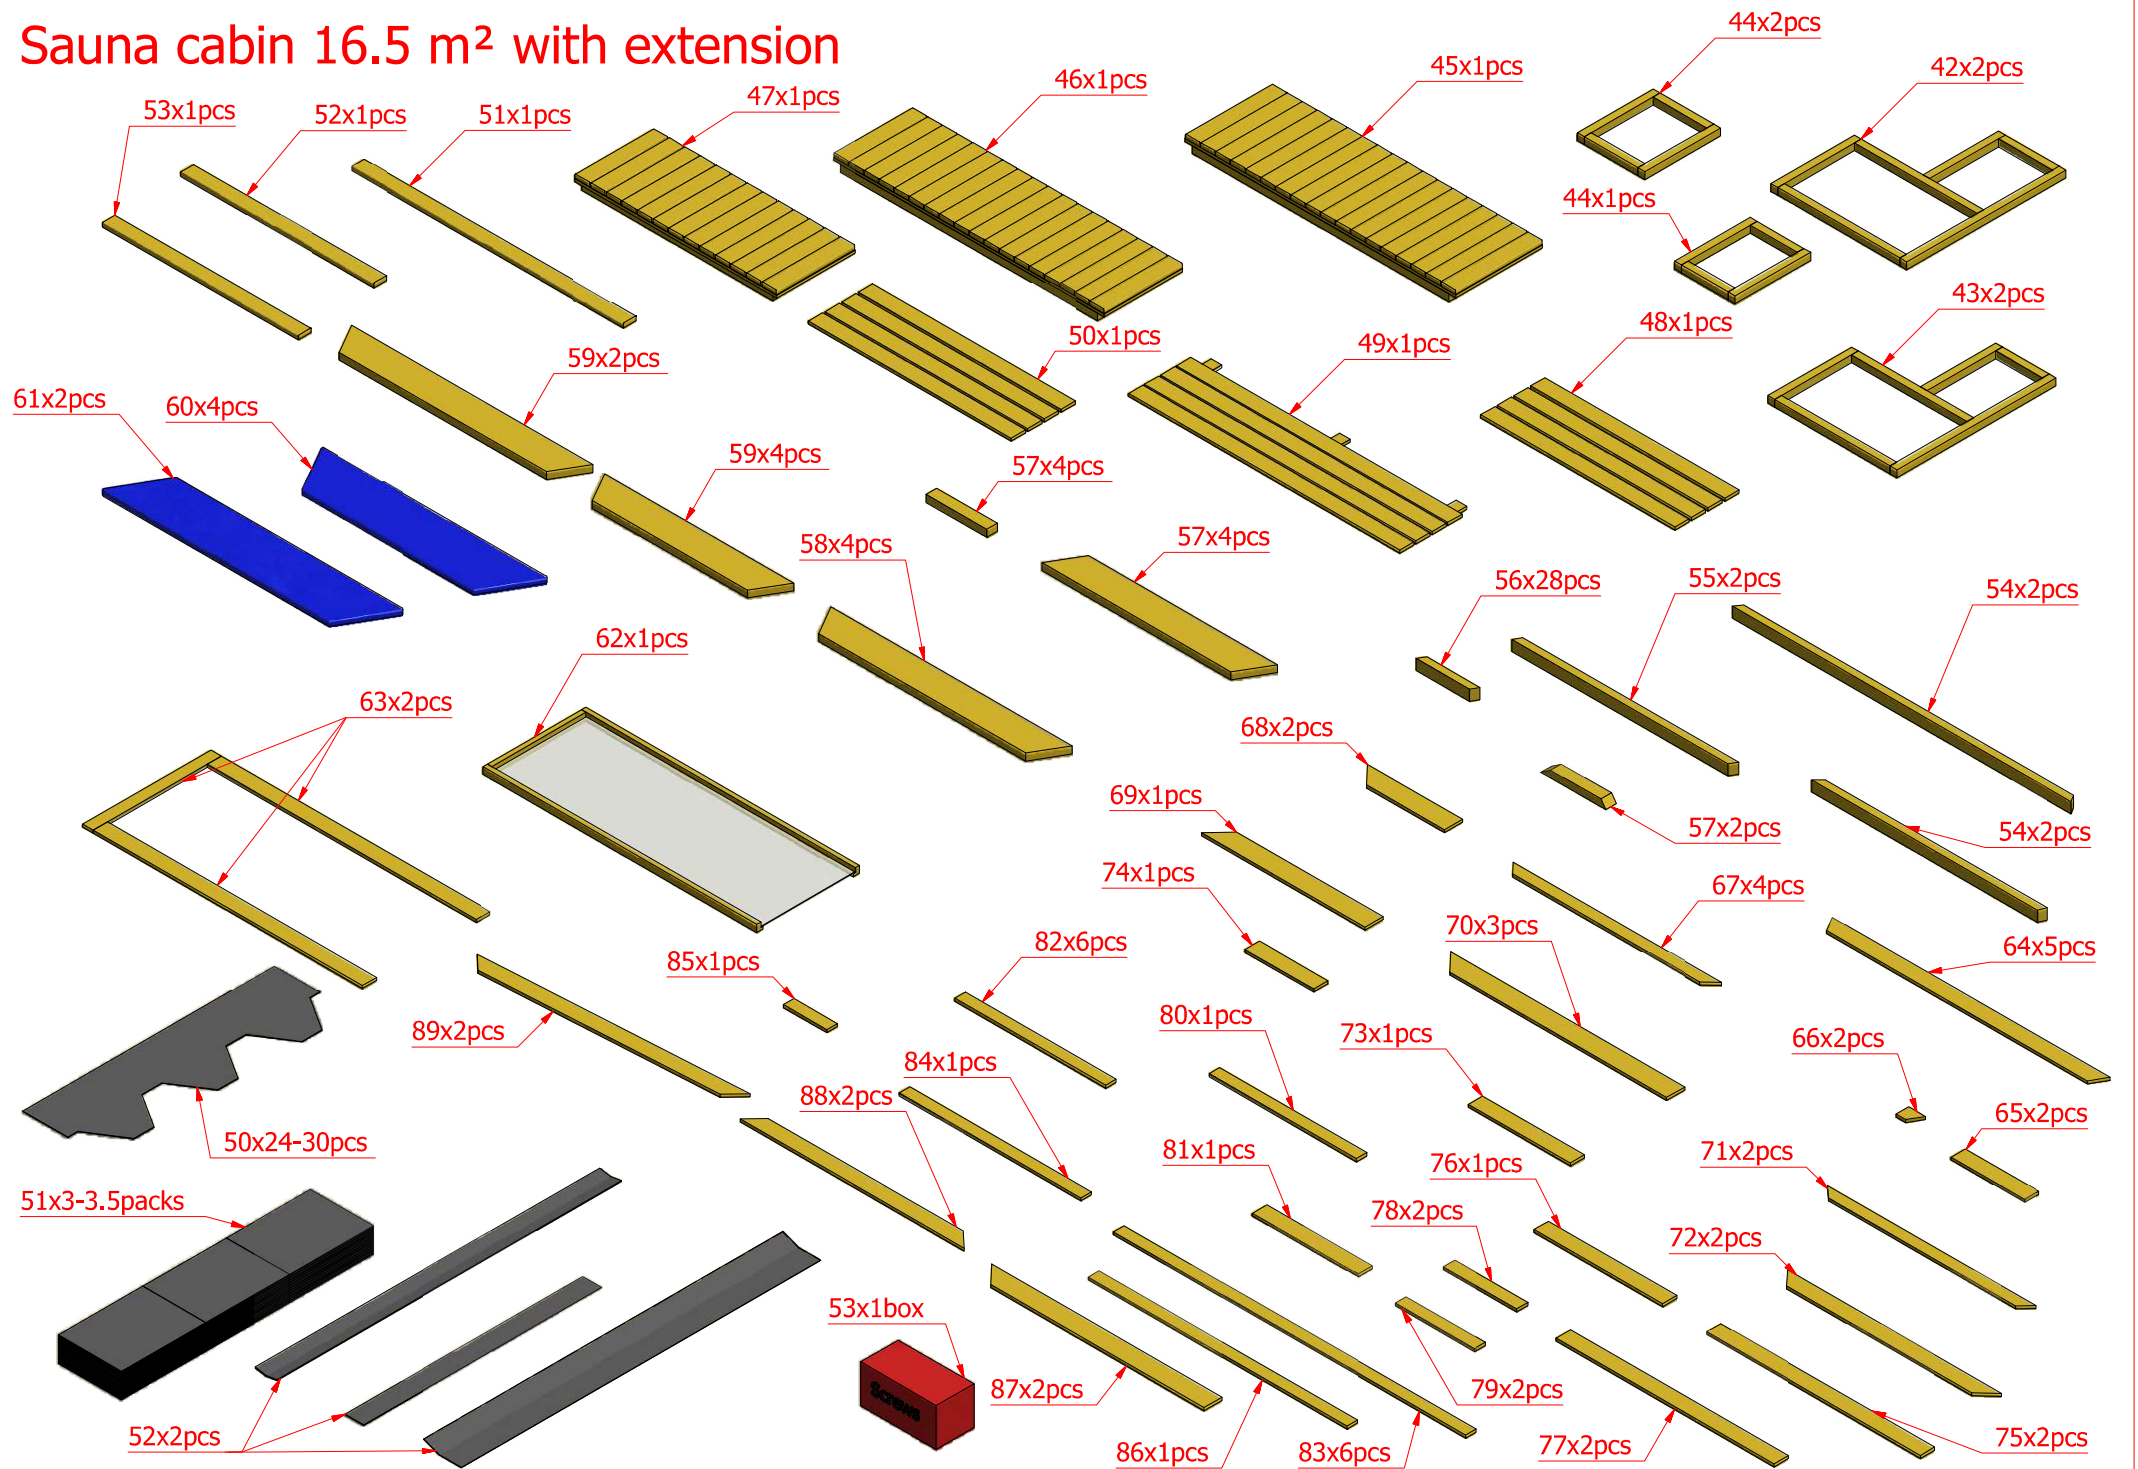

Sauna cabin 16.5 m² with extension

Sauna cabin 16.5 m² with extension

Sauna cabin 16.5 m² with extension

Sauna cabin 16.5 m² with extension

Screws

1	S1	5x100	20 pcs

Sauna cabin 16.5 m² with extension

Screws

1	S2	4x70	60

Sauna cabin 16.5 m² with extension

Screws

1	S2	4x70	36 pcs
2	S3	3.5x45	54 pcs

Sauna cabin 16.5 m² with extension

Screws

1	S2	4x70	74 pcs

Sauna cabin 16.5 m² with extension