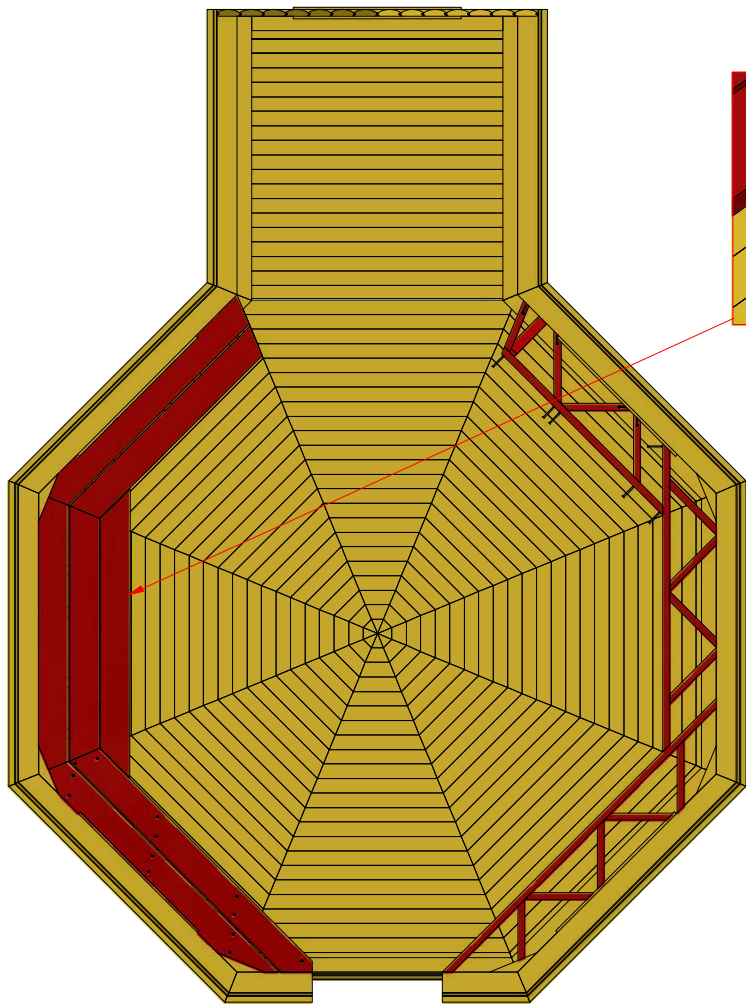

1	S2	4x70	58 pcs

Sauna cabin 16.5 m² with extension

Screws			
1	S3	3.5x45	42 pcs
2	V1	2.5x25	

Sauna cabin 16.5 m² with extension

Screws

1	S2	4x70	24 pcs

Sauna cabin 16.5 m² with extension

Screws

1	S2	4x70	15 pcs
2	S3	3.5x45	22 pcs

2

1

Sauna cabin 16.5 m² with extension

Screws

1	S3	3.5x45	40 pcs

Sauna cabin 16.5 m² with extension

Screws

1	S2	4x70	144 pcs
2	S3	3.5x45	40 pcs

2

1

333

Sauna cabin 16.5 m² with extension

Screws

1	S2	4x70	10 pcs

Sauna cabin 16.5 m² with extension