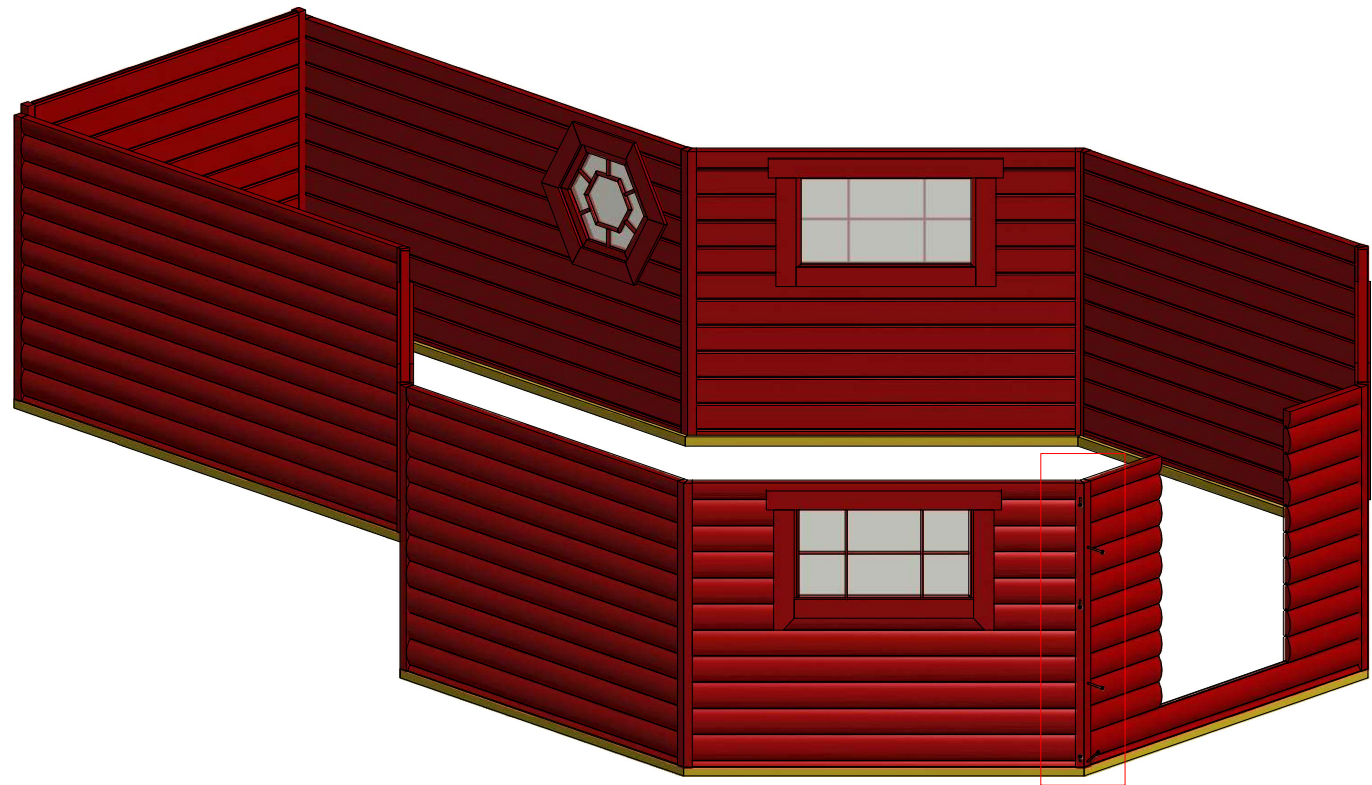

Sauna cabin 16.5 m² with extension

Sauna cabin 16.5 m² with extension

Sauna cabin 16.5 m² with extension

Sauna cabin 16.5 m² with extension

Screws

1	S1	5x100	20 pcs

Sauna cabin 16.5 m² with extension

Screws

1	S2	4x70	60

Sauna cabin 16.5 m² with extension

Screws

1	S2	4x70	36 pcs
2	S3	3.5x45	54 pcs

Sauna cabin 16.5 m² with extension

Screws

1	S2	4x70	74 pcs

Sauna cabin 16.5 m² with extension