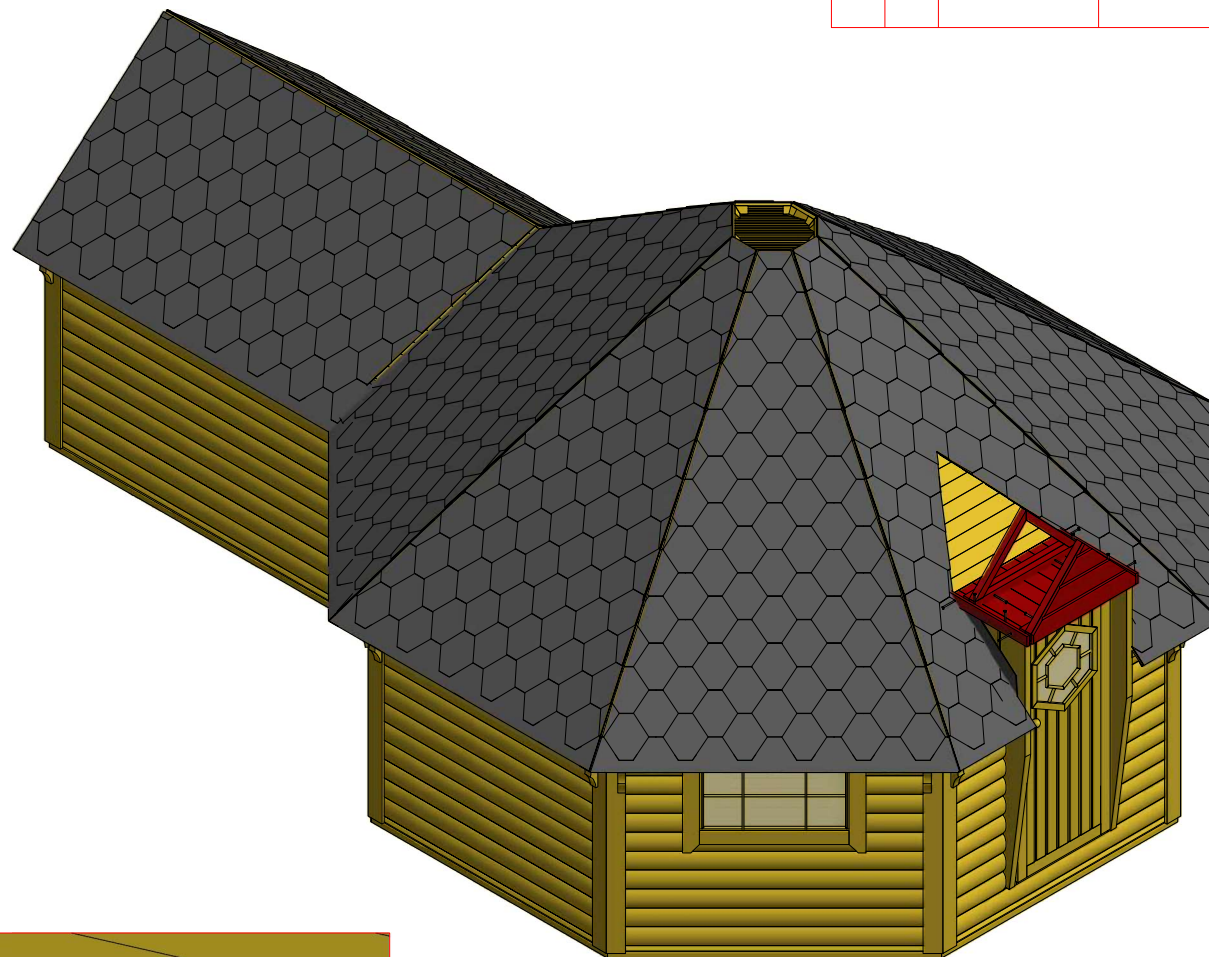

Screws

1	S3	3.5x45	32 pcs

Sauna cabin 16.5 m² with extension

Screws

1	S2	4x70	16 pcs

Sauna cabin 16.5 m² with extension

Screws

1	S2	4x70	8 pcs
2	S3	3.5x45	4 pcs

Sauna cabin 16.5 m² with extension

Screws

1	S2	4x70	8 pcs

1

2

Sauna cabin 16.5 m² with extension

Screws

1	S3	3.5x45	87 pcs