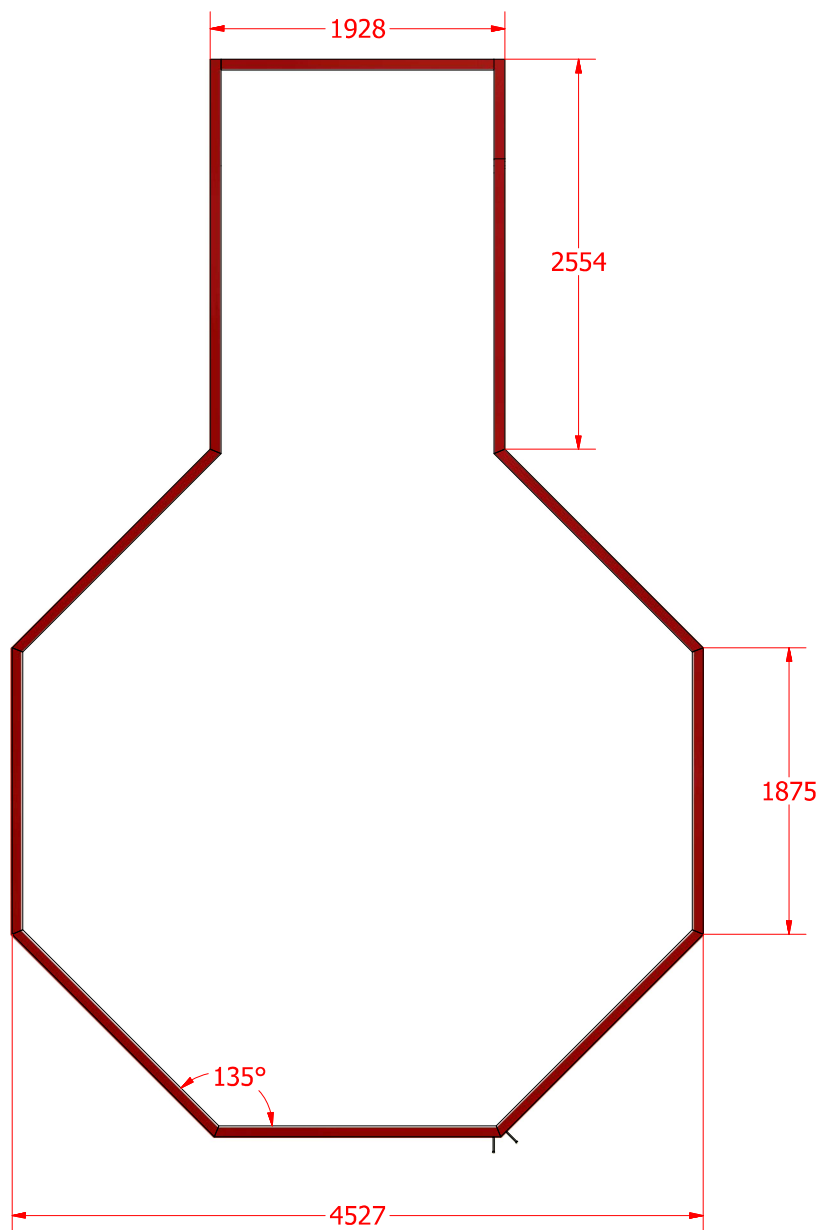

Sauna cabin 16.5 m² with extension

Sauna cabin 16.5 m² with extension

Sauna cabin 16.5 m² with extension

Sauna cabin 16.5 m² with extension

Screws

1	S1	5x100	20 pcs

Sauna cabin 16.5 m² with extension

Screws

1	S2	4x70	60

Sauna cabin 16.5 m² with extension

Screws

1	S2	4x70	36 pcs
2	S3	3.5x45	54 pcs

Sauna cabin 16.5 m² with extension

Screws

1	S2	4x70	74 pcs

Sauna cabin 16.5 m² with extension

Screws

1	S1	5x100	2 pcs

Sauna cabin 16.5 m² with extension

Screws

1	S2	4x70	18pcs

~60

Sauna cabin 16.5 m² with extension

Screws

1	S2	4x70	58 pcs

Sauna cabin 16.5 m² with extension

Screws			
1	S3	3.5x45	42 pcs
2	V1	2.5x25	

Sauna cabin 16.5 m² with extension

Screws

1	S2	4x70	24 pcs

Sauna cabin 16.5 m² with extension

Screws