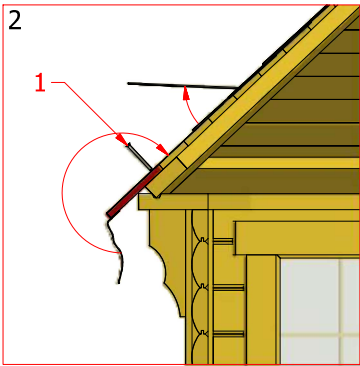

Sauna cabin 16.5 m² with extension

Screws			
1	S3	3.5x45	42 pcs
2	V1	2.5x25