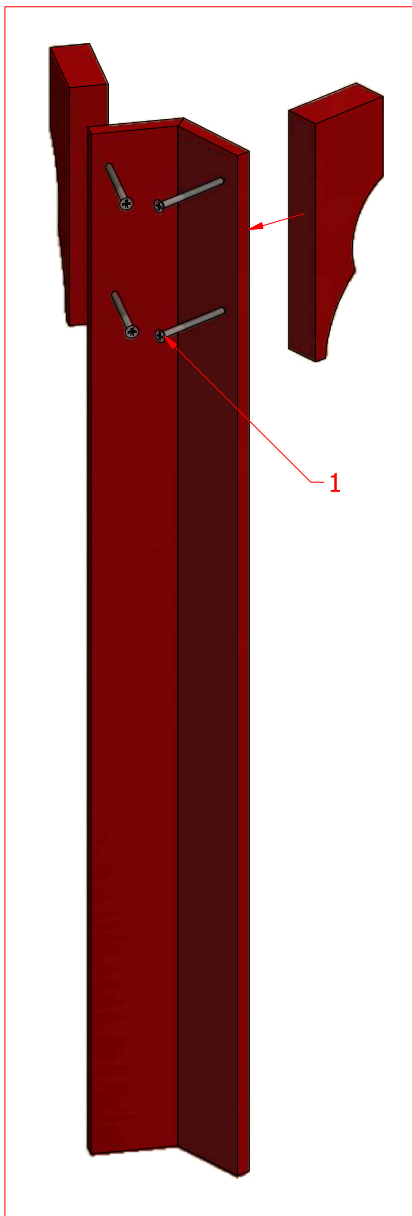

Sauna cabin 16.5 m² with extension

Sauna cabin 16.5 m² with extension

Sauna cabin 16.5 m² with extension

Sauna cabin 16.5 m² with extension

Screws

1	S1	5x100	20 pcs

Sauna cabin 16.5 m² with extension

Screws

1	S2	4x70	60

Sauna cabin 16.5 m² with extension

Screws

1	S2	4x70	36 pcs
2	S3	3.5x45	54 pcs

Sauna cabin 16.5 m² with extension

Screws

1	S2	4x70	74 pcs

Sauna cabin 16.5 m² with extension