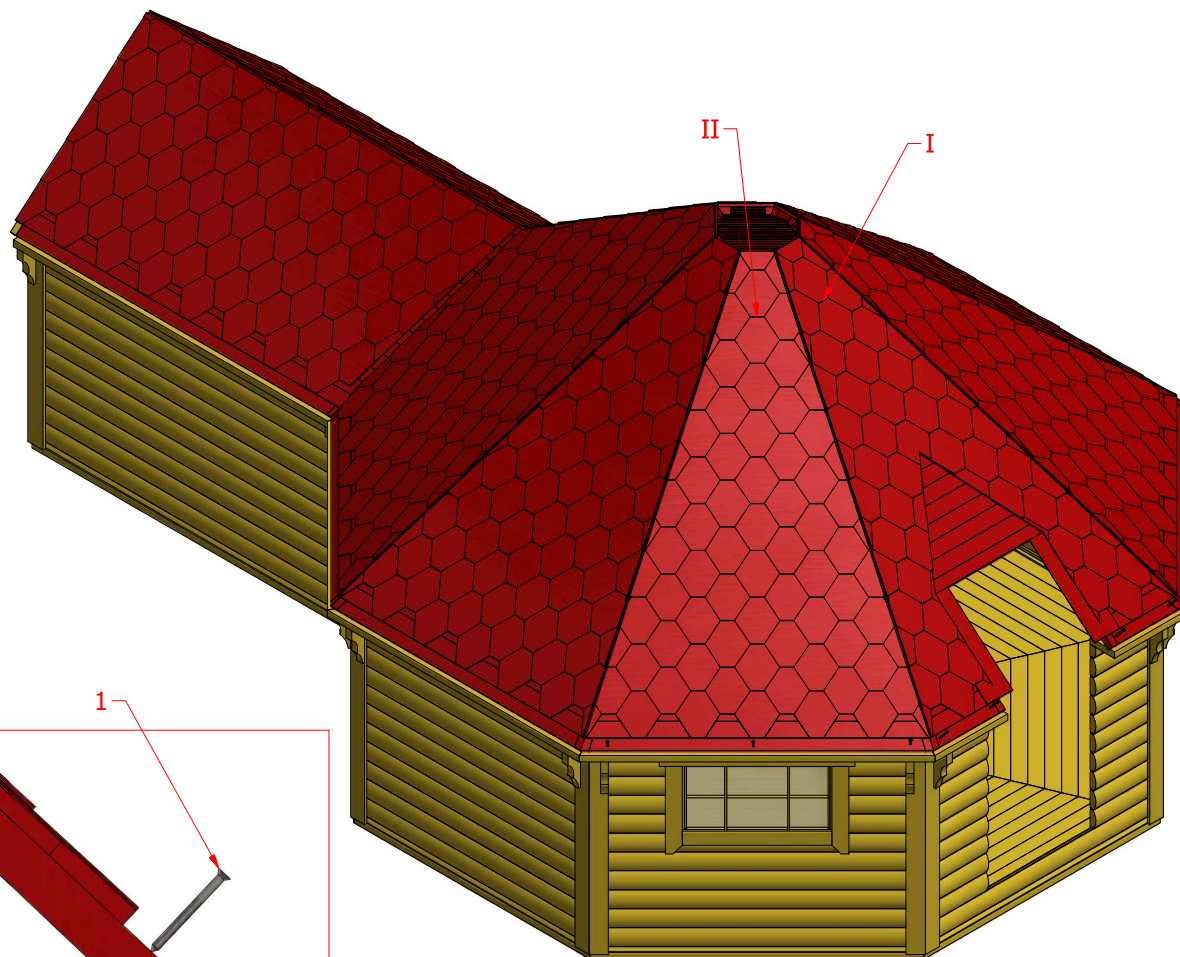

Sauna cabin 16.5 m² with extension

Screws

1	S2	4x70	58 pcs