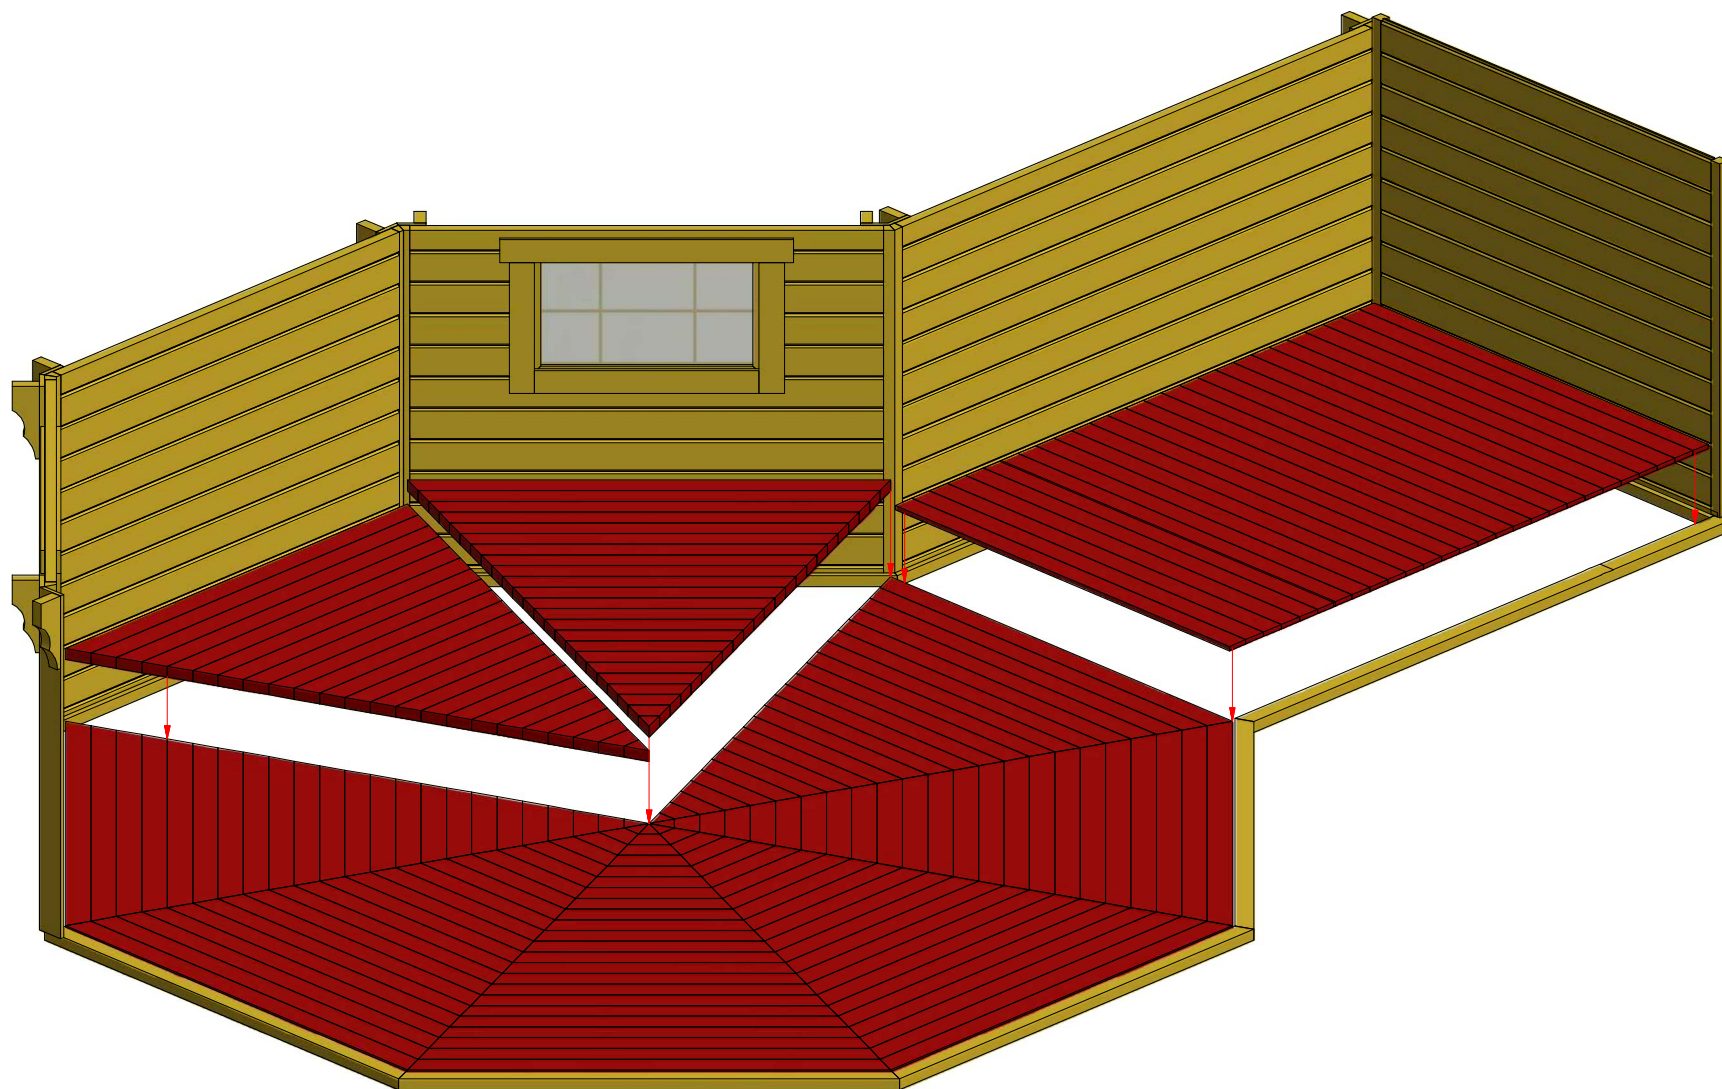

Sauna cabin 16.5 m² with extension

Sauna cabin 16.5 m² with extension

Sauna cabin 16.5 m² with extension

Sauna cabin 16.5 m² with extension

Screws

1	S1	5x100	20 pcs

Sauna cabin 16.5 m² with extension

Screws

1	S2	4x70	60

Sauna cabin 16.5 m² with extension

Screws

1	S2	4x70	36 pcs
2	S3	3.5x45	54 pcs

Sauna cabin 16.5 m² with extension

Screws

1	S2	4x70	74 pcs

Sauna cabin 16.5 m² with extension

Screws

1	S1	5x100	2 pcs

Sauna cabin 16.5 m² with extension

Screws

1	S2	4x70	18pcs

~60

Sauna cabin 16.5 m² with extension

Screws

1	S2	4x70	58 pcs

Sauna cabin 16.5 m² with extension

Screws			
1	S3	3.5x45	42 pcs
2	V1	2.5x25	

Sauna cabin 16.5 m² with extension

Screws

1	S2	4x70	24 pcs

Sauna cabin 16.5 m² with extension

Screws