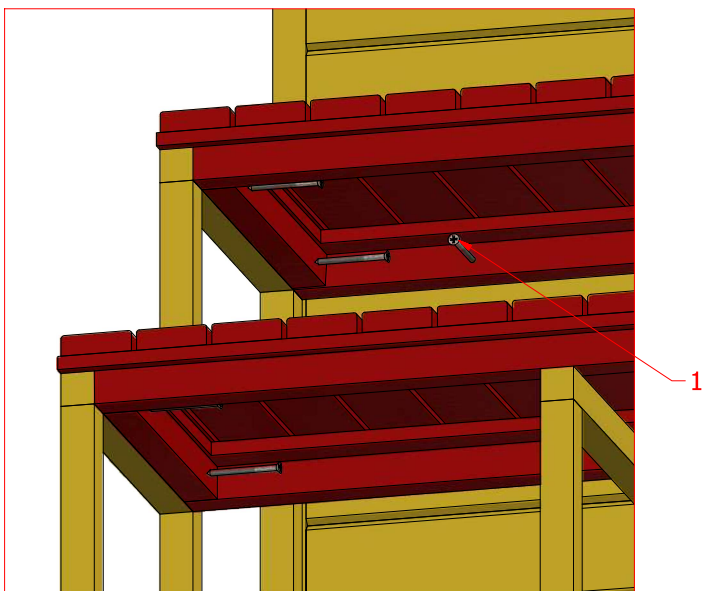

1	S2	4x70	58 pcs

Sauna cabin 16.5 m² with extension

Screws			
1	S3	3.5x45	42 pcs
2	V1	2.5x25	

Sauna cabin 16.5 m² with extension

Screws

1	S2	4x70	24 pcs

Sauna cabin 16.5 m² with extension

Screws

1	S2	4x70	15 pcs
2	S3	3.5x45	22 pcs

2

1

Sauna cabin 16.5 m² with extension

Screws

1	S3	3.5x45	40 pcs

Sauna cabin 16.5 m² with extension

Screws