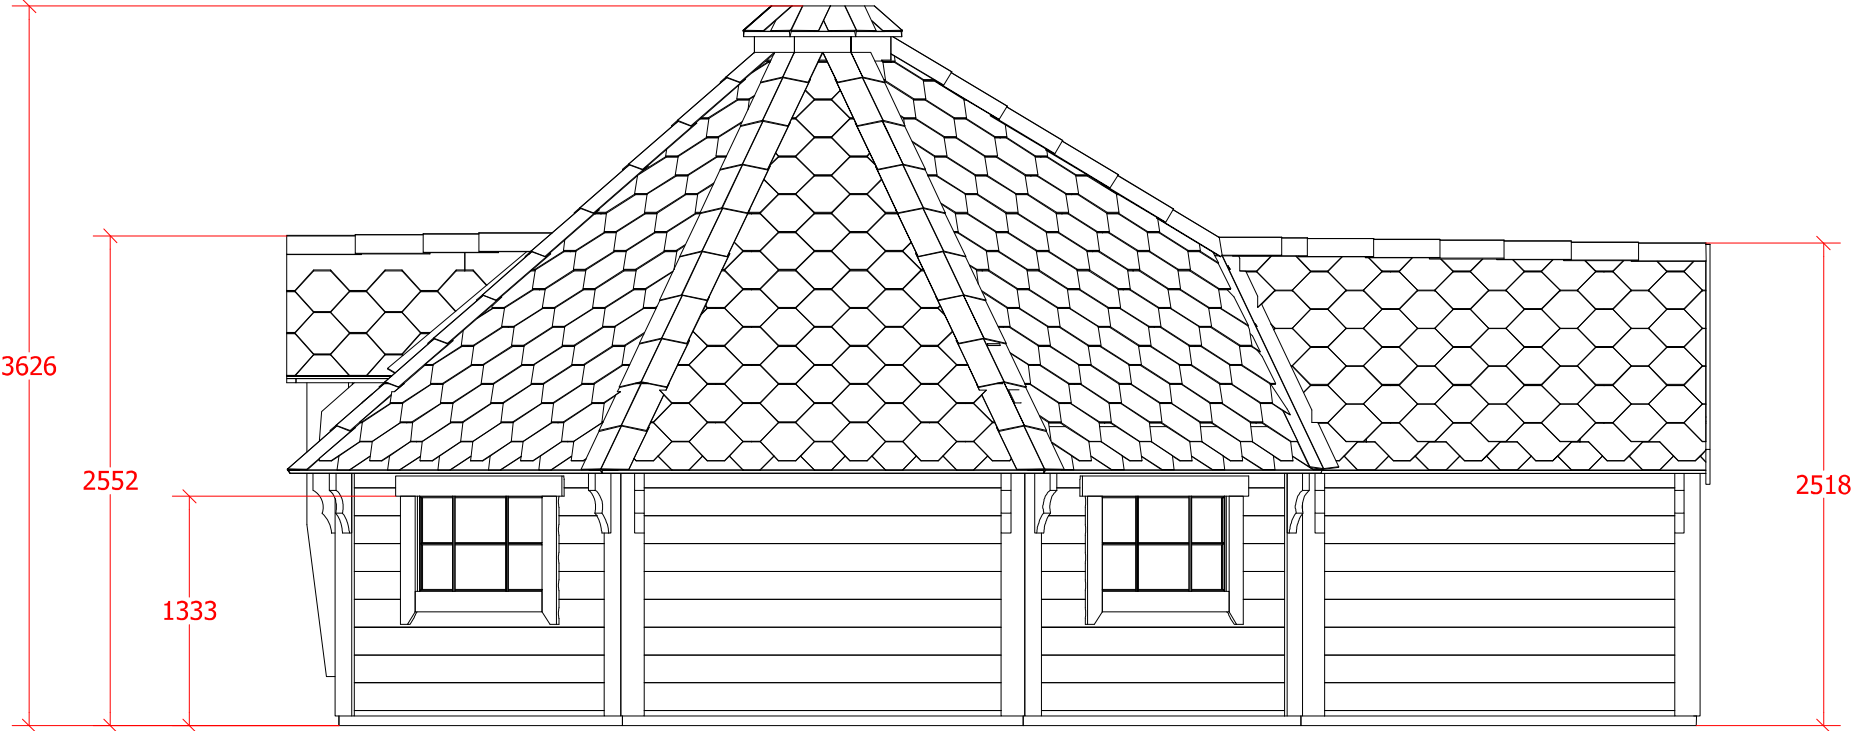

Grill cabin 16.5 m2 with sauna in extension
Front view

Grill cabin 16.5 m2 with sauna in extension
Right view

Grill cabin 16.5 m2 with sauna in extension
Back view