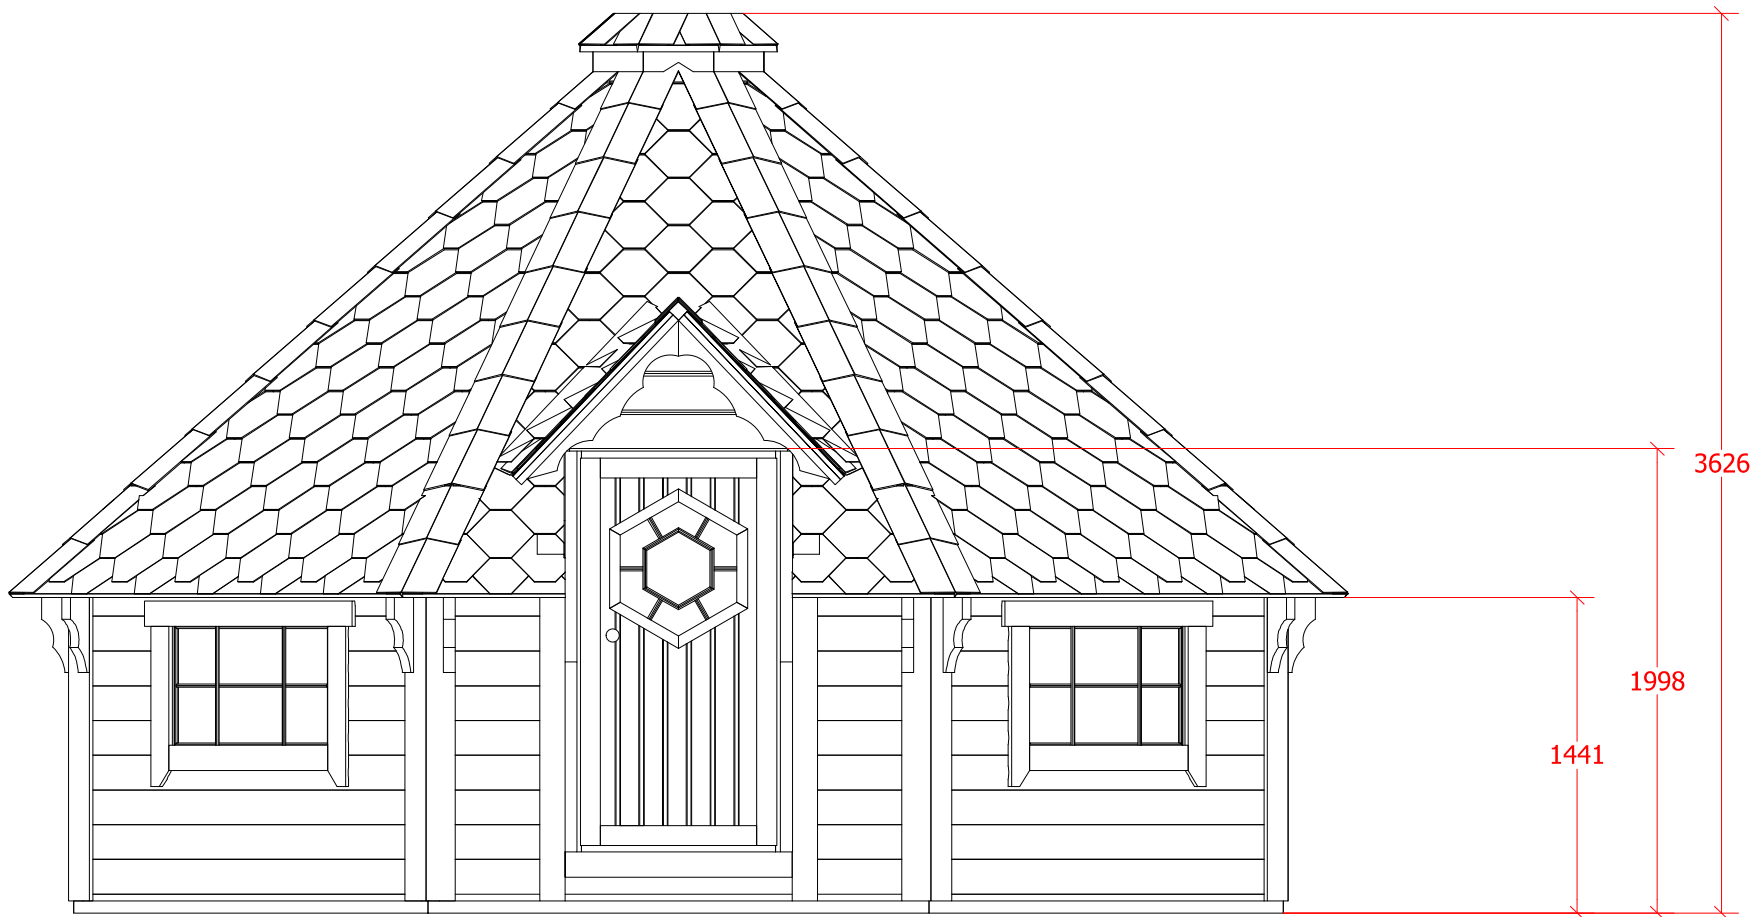

Grill cabin 16.5 m2 with sauna in extension
Front view

Grill cabin 16.5 m2 with sauna in extension
Right view

Grill cabin 16.5 m2 with sauna in extension
Back view