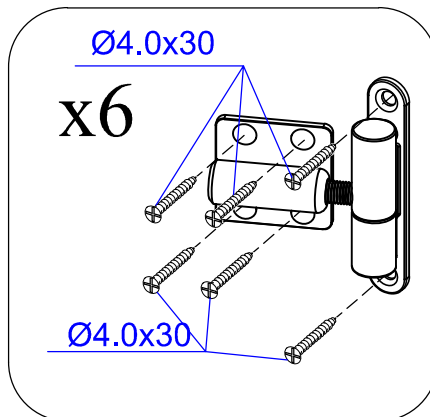

1

→ || ← 28 mm

3,9 x 3,0

28016_22

Dim.	Skizze, Sketch	Pos.	Länge, Length,mm	Quantity Quantité	Name, Name	
		①	3900	1	Zurück Brett Back board	
		②	1750	1	Front Brett Front board	
		③	560	1	Front Brett Front board	
		④	2980	34+1	Seiten Brett Side board	
		⑤	3900	17+1	Zurück Brett Back board	
		⑥	1750	10	Front Brett Front board	
		⑦	560	24	Front Brett Front board	
		⑧	560	7	Front Brett Front board	
		⑪	3200	2	Seiten Brett Side board	
		⑫	3200	3	Sparren Rafters	
		⑬	3900	2	Front Brett Front board	
		⑭	2050	74+2 (58+2)	Dachbretter Roof board	
		⑮	2070	4	Wind Brett Wind board	
		⑯	2070	4	Wind Brett Wind board	

Dim.	Skizze, Sketch	Pos.	Länge, Length,mm	Quantity Quantité	Name, Name
		17	200	2	Decor
		18	1600	4	Wind Brett Wind board
		19	1600	4	Wind Brett Wind board
OPTION 19x48		20	2000	4	Wind Brett Wind board
	TR1	1960	1	Türrahmen links Door frame left	
	TR2	1960	1	Türrahmen rechts Door frame right	
	TR3	1580	1	Über Türrahmen Door frame top	
	TR4	1510	1	Türstufe Door frame bottom	
	T1	1850x 765	1	Tür Doors	
	T2	1850x 765	1	Tür Doors	
	F1	700x 780	1	Fenster Window	

	Pos.	Dim	Quant.
		Ø5.0 x 100	4
		Ø3.5 x 40	70
		Ø2.0 x 40	230
		M8 x 60	4
			8
		M8	4

---OPTION---

1

2

4

5

6

7