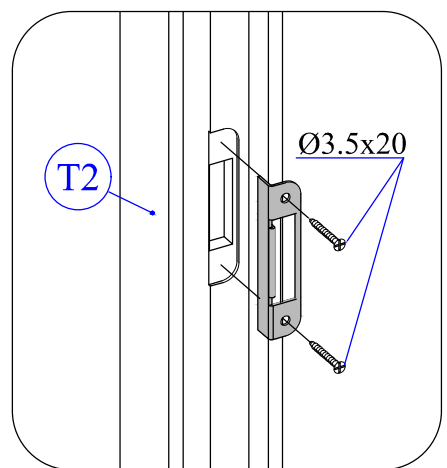

1

→ || ← 28 mm

3,9 x 3,0

28016_22

Dim.	Skizze, Sketch	Pos.	Länge, Length,mm	Quantity Quantité	Name, Name	
		①	3900	1	Zurück Brett Back board	
		②	1750	1	Front Brett Front board	
		③	560	1	Front Brett Front board	
		④	2980	34+1	Seiten Brett Side board	
		⑤	3900	17+1	Zurück Brett Back board	
		⑥	1750	10	Front Brett Front board	
		⑦	560	24	Front Brett Front board	
		⑧	560	7	Front Brett Front board	
		⑪	3200	2	Seiten Brett Side board	
		⑫	3200	3	Sparren Rafters	
		⑬	3900	2	Front Brett Front board	
		⑭	2050	74+2 (58+2)	Dachbretter Roof board	
		⑮	2070	4	Wind Brett Wind board	
		⑯	2070	4	Wind Brett Wind board	

Dim.	Skizze, Sketch	Pos.	Länge, Length,mm	Quantity Quantité	Name, Name
		17	200	2	Decor
		18	1600	4	Wind Brett Wind board
		19	1600	4	Wind Brett Wind board
OPTION 19x48		20	2000	4	Wind Brett Wind board
	TR1	1960	1	Türrahmen links Door frame left	
	TR2	1960	1	Türrahmen rechts Door frame right	
	TR3	1580	1	Über Türrahmen Door frame top	
	TR4	1510	1	Türstufe Door frame bottom	
	T1	1850x 765	1	Tür Doors	
	T2	1850x 765	1	Tür Doors	
	F1	700x 780	1	Fenster Window	

	Pos.	Dim	Quant.
		Ø5.0 x 100	4
		Ø3.5 x 40	70
		Ø2.0 x 40	230
		M8 x 60	4
			8
		M8	4

---OPTION---

1

2

4

5

6

7