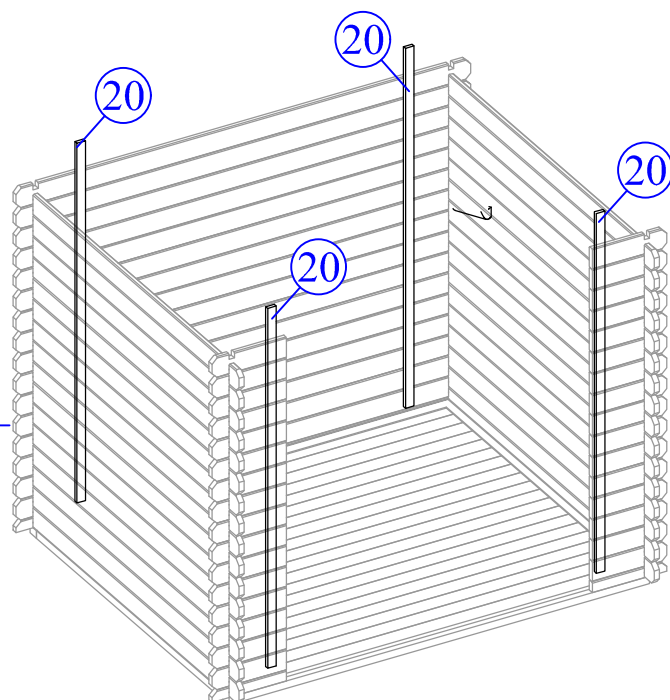

1

→ || ← 28 mm

3,9 x 3,0

28016_22

Dim.	Skizze, Sketch	Pos.	Länge, Length,mm	Quantity Quantité	Name, Name	
		①	3900	1	Zurück Brett Back board	
		②	1750	1	Front Brett Front board	
		③	560	1	Front Brett Front board	
		④	2980	34+1	Seiten Brett Side board	
		⑤	3900	17+1	Zurück Brett Back board	
		⑥	1750	10	Front Brett Front board	
		⑦	560	24	Front Brett Front board	
		⑧	560	7	Front Brett Front board	
		⑪	3200	2	Seiten Brett Side board	
		⑫	3200	3	Sparren Rafters	
		⑬	3900	2	Front Brett Front board	
		⑭	2050	74+2 (58+2)	Dachbretter Roof board	
		⑮	2070	4	Wind Brett Wind board	
		⑯	2070	4	Wind Brett Wind board	

Dim.	Skizze, Sketch	Pos.	Länge, Length,mm	Quantity Quantité	Name, Name
		17	200	2	Decor
		18	1600	4	Wind Brett Wind board
		19	1600	4	Wind Brett Wind board
OPTION 19x48		20	2000	4	Wind Brett Wind board
	TR1	1960	1	Türrahmen links Door frame left	
	TR2	1960	1	Türrahmen rechts Door frame right	
	TR3	1580	1	Über Türrahmen Door frame top	
	TR4	1510	1	Türstufe Door frame bottom	
	T1	1850x 765	1	Tür Doors	
	T2	1850x 765	1	Tür Doors	
	F1	700x 780	1	Fenster Window	

	Pos.	Dim	Quant.
		Ø5.0 x 100	4
		Ø3.5 x 40	70
		Ø2.0 x 40	230
		M8 x 60	4
			8
		M8	4

---OPTION---

1

2

4

5

6

7