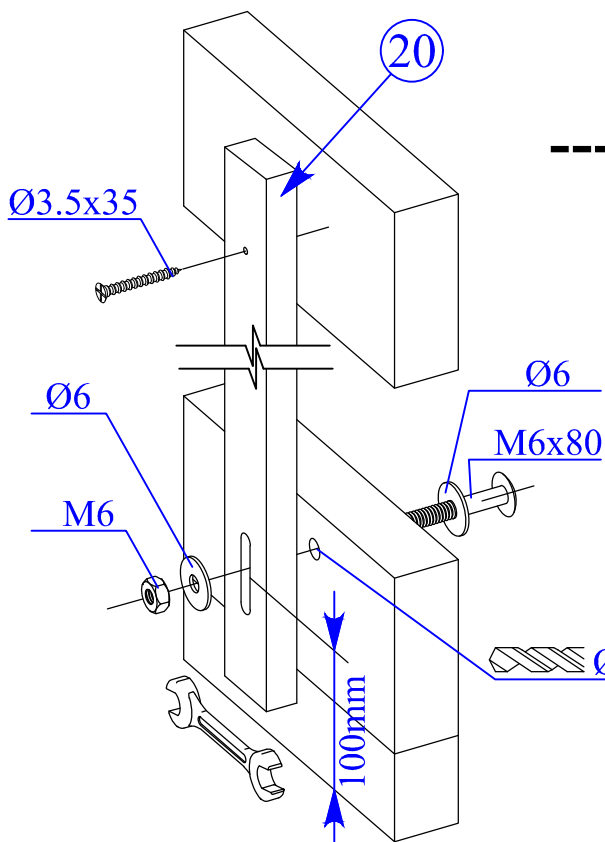

1

→ || ← 28 mm

3,9 x 3,0

28016_22

Dim.	Skizze, Sketch	Pos.	Länge, Length,mm	Quantity Quantité	Name, Name	
		①	3900	1	Zurück Brett Back board	
		②	1750	1	Front Brett Front board	
		③	560	1	Front Brett Front board	
		④	2980	34+1	Seiten Brett Side board	
		⑤	3900	17+1	Zurück Brett Back board	
		⑥	1750	10	Front Brett Front board	
		⑦	560	24	Front Brett Front board	
		⑧	560	7	Front Brett Front board	
		⑪	3200	2	Seiten Brett Side board	
		⑫	3200	3	Sparren Rafters	
		⑬	3900	2	Front Brett Front board	
		⑭	2050	74+2 (58+2)	Dachbretter Roof board	
		⑮	2070	4	Wind Brett Wind board	
		⑯	2070	4	Wind Brett Wind board	

Dim.	Skizze, Sketch	Pos.	Länge, Length,mm	Quantity Quantité	Name, Name
		17	200	2	Decor
		18	1600	4	Wind Brett Wind board
		19	1600	4	Wind Brett Wind board
OPTION 19x48		20	2000	4	Wind Brett Wind board
	TR1	1960	1	Türrahmen links Door frame left	
	TR2	1960	1	Türrahmen rechts Door frame right	
	TR3	1580	1	Über Türrahmen Door frame top	
	TR4	1510	1	Türstufe Door frame bottom	
	T1	1850x 765	1	Tür Doors	
	T2	1850x 765	1	Tür Doors	
	F1	700x 780	1	Fenster Window	

	Pos.	Dim	Quant.
		Ø5.0 x 100	4
		Ø3.5 x 40	70
		Ø2.0 x 40	230
		M8 x 60	4
			8
		M8	4

---OPTION---

1

2

4

5

6

7