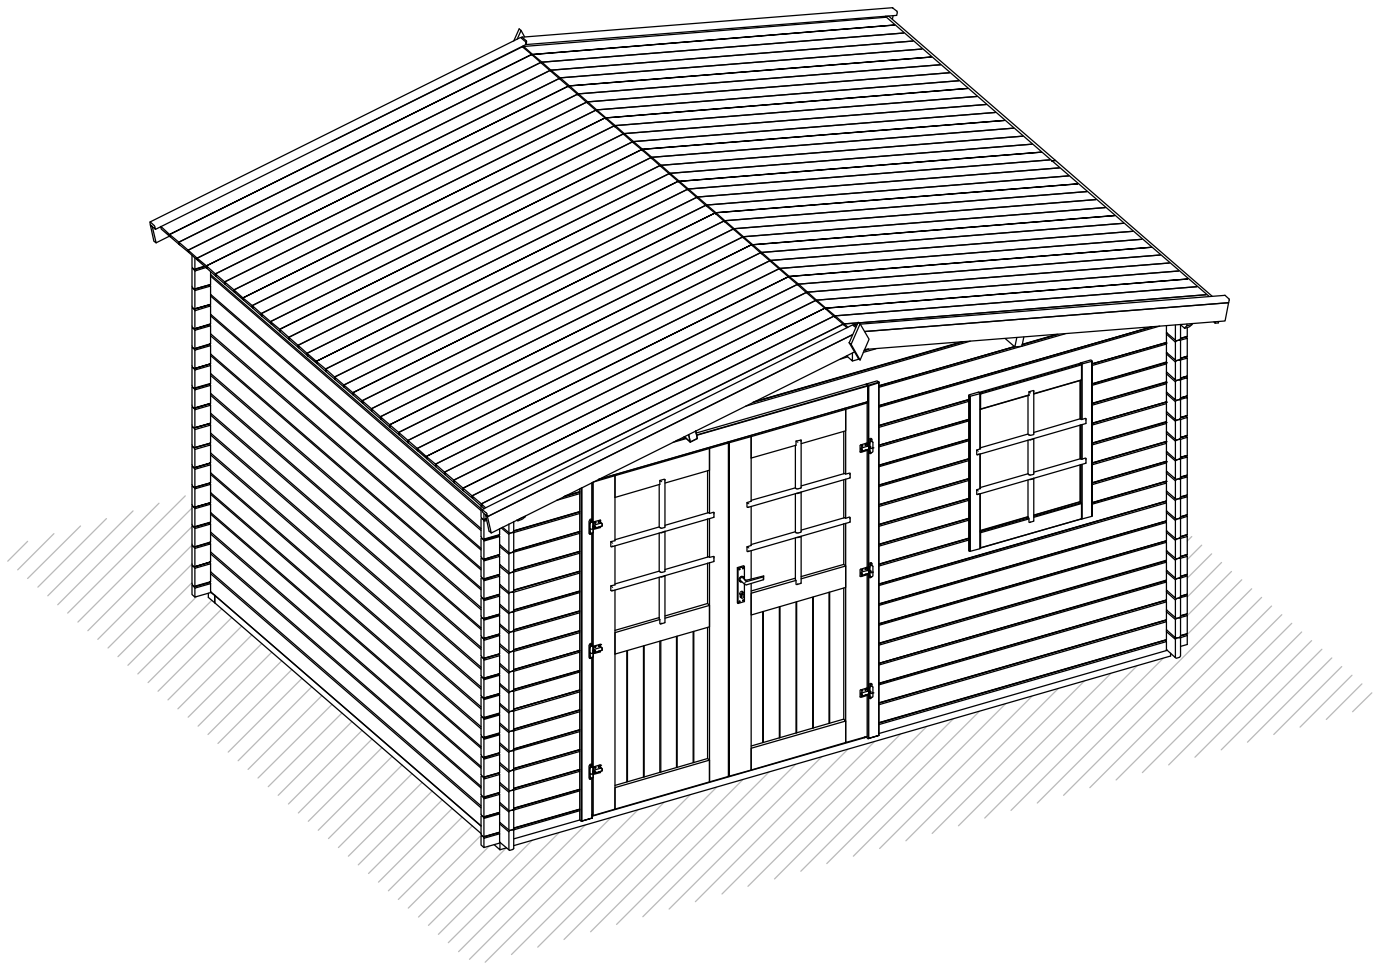

1

→ || ← 28 mm

3,9 x 3,0

28016_22

Dim.	Skizze, Sketch	Pos.	Länge, Length,mm	Quantity Quantité	Name, Name	
		①	3900	1	Zurück Brett Back board	
		②	1750	1	Front Brett Front board	
		③	560	1	Front Brett Front board	
		④	2980	34+1	Seiten Brett Side board	
		⑤	3900	17+1	Zurück Brett Back board	
		⑥	1750	10	Front Brett Front board	
		⑦	560	24	Front Brett Front board	
		⑧	560	7	Front Brett Front board	
		⑪	3200	2	Seiten Brett Side board	
		⑫	3200	3	Sparren Rafters	
		⑬	3900	2	Front Brett Front board	
		⑭	2050	74+2 (58+2)	Dachbretter Roof board	
		⑮	2070	4	Wind Brett Wind board	
		⑯	2070	4	Wind Brett Wind board	

Dim.	Skizze, Sketch	Pos.	Länge, Length,mm	Quantity Quantité	Name, Name
		17	200	2	Decor
		18	1600	4	Wind Brett Wind board
		19	1600	4	Wind Brett Wind board
OPTION 19x48		20	2000	4	Wind Brett Wind board
	TR1	1960	1	Türrahmen links Door frame left	
	TR2	1960	1	Türrahmen rechts Door frame right	
	TR3	1580	1	Über Türrahmen Door frame top	
	TR4	1510	1	Türstufe Door frame bottom	
	T1	1850x 765	1	Tür Doors	
	T2	1850x 765	1	Tür Doors	
	F1	700x 780	1	Fenster Window	

	Pos.	Dim	Quant.
		Ø5.0 x 100	4
		Ø3.5 x 40	70
		Ø2.0 x 40	230
		M8 x 60	4
			8
		M8	4

---OPTION---

1

2

4

5

6

7