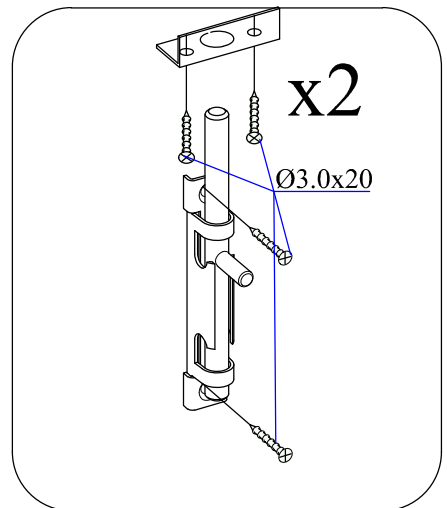

1

→ || ← 28 mm

3,9 x 3,0

28016_22

Dim.	Skizze, Sketch	Pos.	Länge, Length,mm	Quantity Quantité	Name, Name	
		①	3900	1	Zurück Brett Back board	
		②	1750	1	Front Brett Front board	
		③	560	1	Front Brett Front board	
		④	2980	34+1	Seiten Brett Side board	
		⑤	3900	17+1	Zurück Brett Back board	
		⑥	1750	10	Front Brett Front board	
		⑦	560	24	Front Brett Front board	
		⑧	560	7	Front Brett Front board	
		⑪	3200	2	Seiten Brett Side board	
		⑫	3200	3	Sparren Rafters	
		⑬	3900	2	Front Brett Front board	
		⑭	2050	74+2 (58+2)	Dachbretter Roof board	
		⑮	2070	4	Wind Brett Wind board	
		⑯	2070	4	Wind Brett Wind board	

Dim.	Skizze, Sketch	Pos.	Länge, Length,mm	Quantity Quantité	Name, Name
		17	200	2	Decor
		18	1600	4	Wind Brett Wind board
		19	1600	4	Wind Brett Wind board
OPTION 19x48		20	2000	4	Wind Brett Wind board
	TR1	1960	1	Türrahmen links Door frame left	
	TR2	1960	1	Türrahmen rechts Door frame right	
	TR3	1580	1	Über Türrahmen Door frame top	
	TR4	1510	1	Türstufe Door frame bottom	
	T1	1850x 765	1	Tür Doors	
	T2	1850x 765	1	Tür Doors	
	F1	700x 780	1	Fenster Window	

	Pos.	Dim	Quant.
		Ø5.0 x 100	4
		Ø3.5 x 40	70
		Ø2.0 x 40	230
		M8 x 60	4
			8
		M8	4

---OPTION---

1

2

4

5

6

7