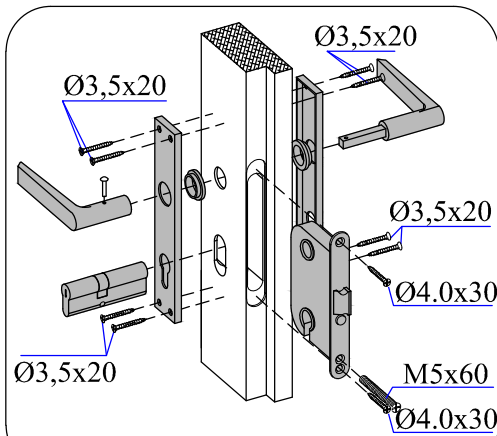

1

→ || ← 28 mm

3,9 x 3,0

28016_22

Dim.	Skizze, Sketch	Pos.	Länge, Length,mm	Quantity Quantité	Name, Name	
		①	3900	1	Zurück Brett Back board	
		②	1750	1	Front Brett Front board	
		③	560	1	Front Brett Front board	
		④	2980	34+1	Seiten Brett Side board	
		⑤	3900	17+1	Zurück Brett Back board	
		⑥	1750	10	Front Brett Front board	
		⑦	560	24	Front Brett Front board	
		⑧	560	7	Front Brett Front board	
		⑪	3200	2	Seiten Brett Side board	
		⑫	3200	3	Sparren Rafters	
		⑬	3900	2	Front Brett Front board	
		⑭	2050	74+2 (58+2)	Dachbretter Roof board	
		⑮	2070	4	Wind Brett Wind board	
		⑯	2070	4	Wind Brett Wind board	

Dim.	Skizze, Sketch	Pos.	Länge, Length,mm	Quantity Quantité	Name, Name
		17	200	2	Decor
		18	1600	4	Wind Brett Wind board
		19	1600	4	Wind Brett Wind board
OPTION 19x48		20	2000	4	Wind Brett Wind board
	TR1	1960	1	Türrahmen links Door frame left	
	TR2	1960	1	Türrahmen rechts Door frame right	
	TR3	1580	1	Über Türrahmen Door frame top	
	TR4	1510	1	Türstufe Door frame bottom	
	T1	1850x 765	1	Tür Doors	
	T2	1850x 765	1	Tür Doors	
	F1	700x 780	1	Fenster Window	

	Pos.	Dim	Quant.
		Ø5.0 x 100	4
		Ø3.5 x 40	70
		Ø2.0 x 40	230
		M8 x 60	4
			8
		M8	4

---OPTION---

1

2

4

5

6

7