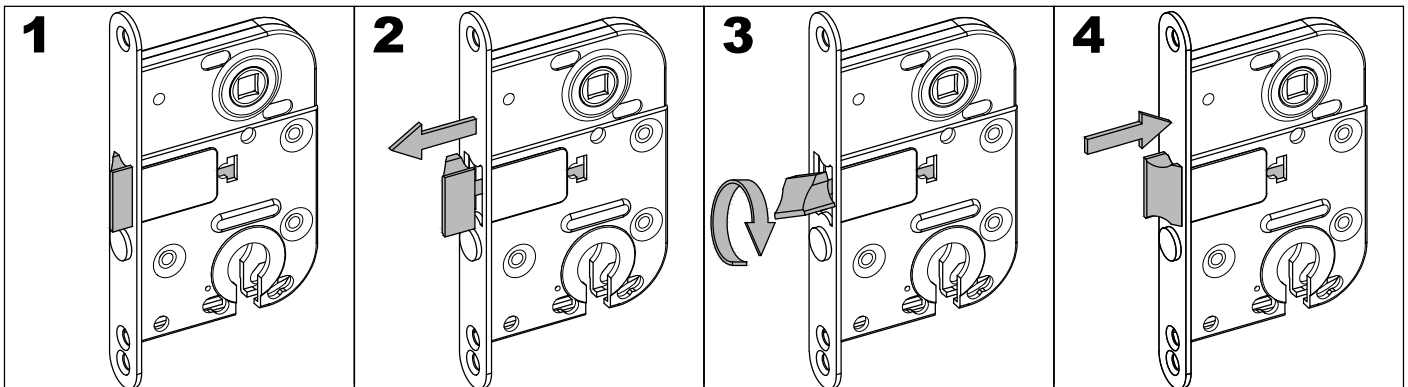

1

→ || ← 28 mm

3,9 x 3,0

28016_22

Dim.	Skizze, Sketch	Pos.	Länge, Length,mm	Quantity Quantité	Name, Name	
		①	3900	1	Zurück Brett Back board	
		②	1750	1	Front Brett Front board	
		③	560	1	Front Brett Front board	
		④	2980	34+1	Seiten Brett Side board	
		⑤	3900	17+1	Zurück Brett Back board	
		⑥	1750	10	Front Brett Front board	
		⑦	560	24	Front Brett Front board	
		⑧	560	7	Front Brett Front board	
		⑪	3200	2	Seiten Brett Side board	
		⑫	3200	3	Sparren Rafters	
		⑬	3900	2	Front Brett Front board	
		⑭	2050	74+2 (58+2)	Dachbretter Roof board	
		⑮	2070	4	Wind Brett Wind board	
		⑯	2070	4	Wind Brett Wind board	

Dim.	Skizze, Sketch	Pos.	Länge, Length,mm	Quantity Quantité	Name, Name
		17	200	2	Decor
		18	1600	4	Wind Brett Wind board
		19	1600	4	Wind Brett Wind board
OPTION 19x48		20	2000	4	Wind Brett Wind board
	TR1	1960	1	Türrahmen links Door frame left	
	TR2	1960	1	Türrahmen rechts Door frame right	
	TR3	1580	1	Über Türrahmen Door frame top	
	TR4	1510	1	Türstufe Door frame bottom	
	T1	1850x 765	1	Tür Doors	
	T2	1850x 765	1	Tür Doors	
	F1	700x 780	1	Fenster Window	

	Pos.	Dim	Quant.
		Ø5.0 x 100	4
		Ø3.5 x 40	70
		Ø2.0 x 40	230
		M8 x 60	4
			8
		M8	4

---OPTION---

1

2

4

5

6

7