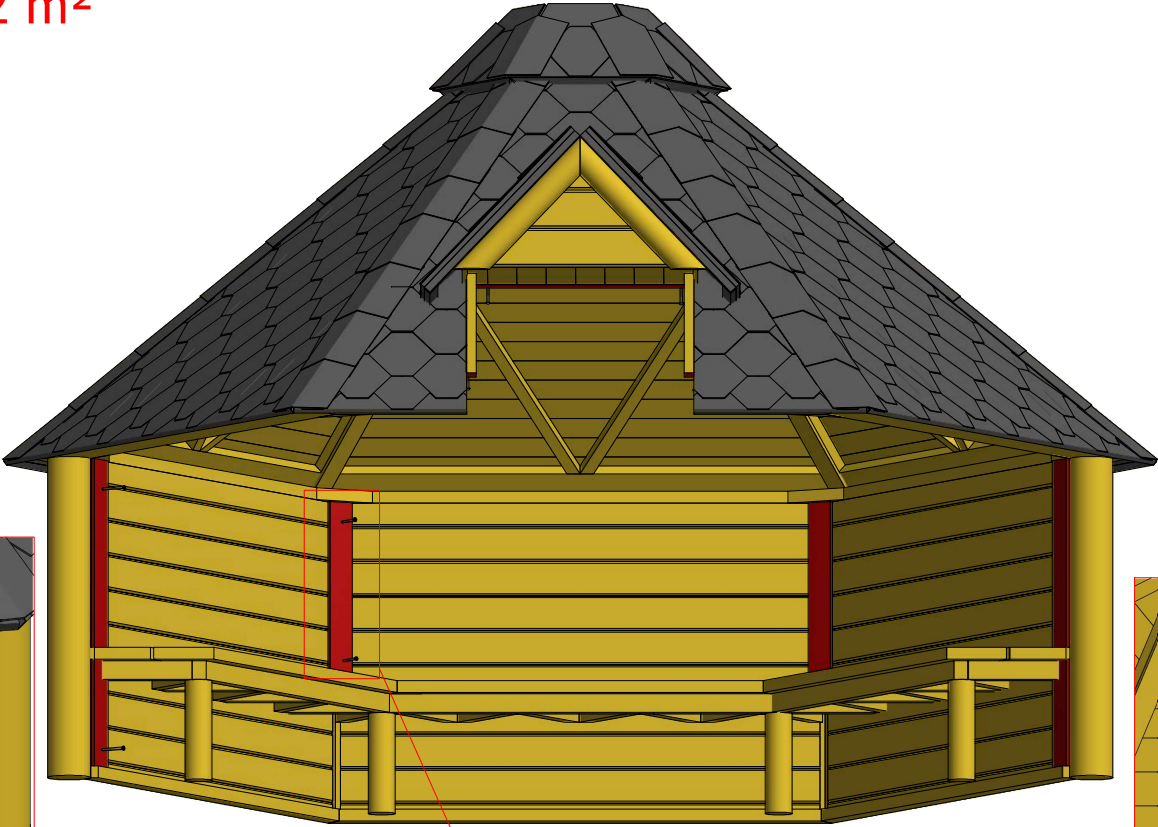

1

Open grill cabin 9.2 m²

Screws

1	S2	4x70	24 pcs

1

Open grill cabin 9.2 m²

Screws

1	S3	3.5x45	20 pcs