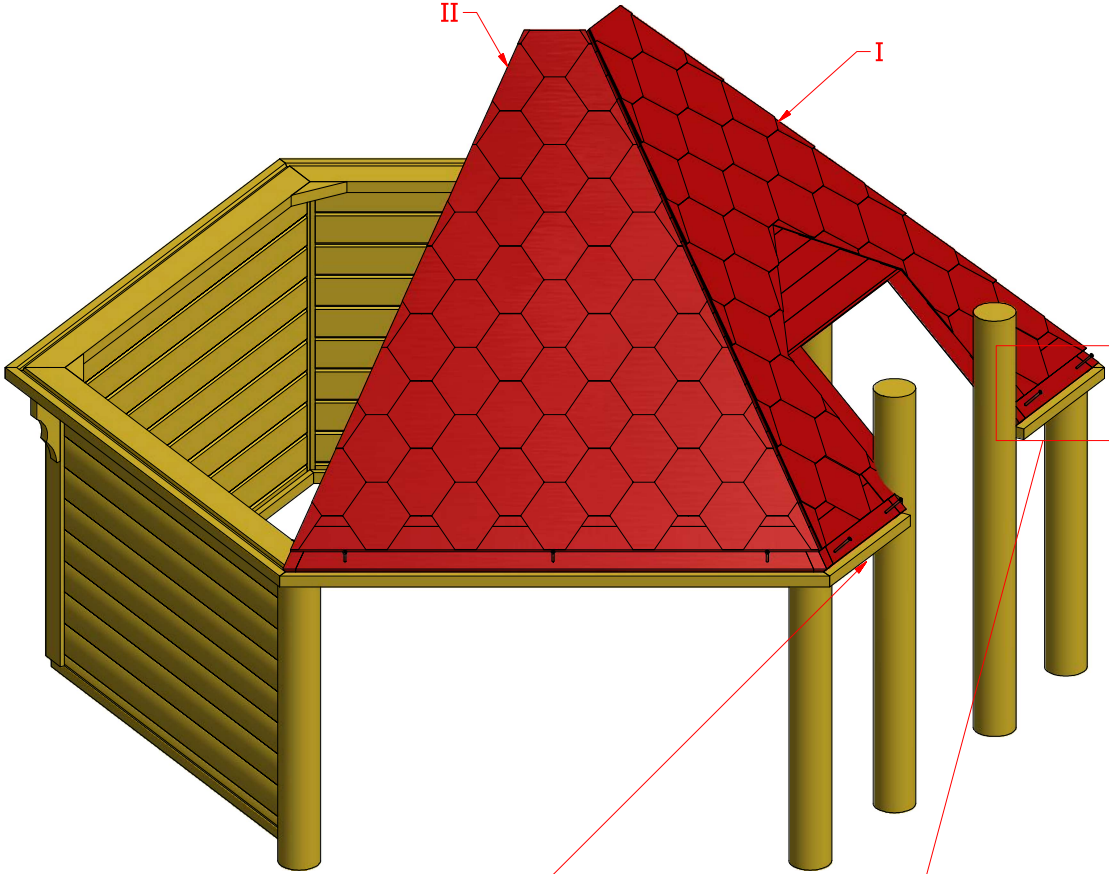

Open grill cabin 9.2 m²

Screws			
1	S2	4x70	8 pcs
2	S3	3.5x45	12 pcs

3.1

3.2

Open grill cabin 9.2 m²

Screws			
1	S2	4x70	52 pcs

Open grill cabin 9.2 m²

Screws

1	S2	4x70	47 pcs

Open grill cabin 9.2 m²

Screws

1	S3	3.5x45	24 pcs
2	V1	2.5x25	

Open grill cabin 9.2 m²

Screws

1	S2	4x70	6 pcs

Open grill cabin 9.2 m²