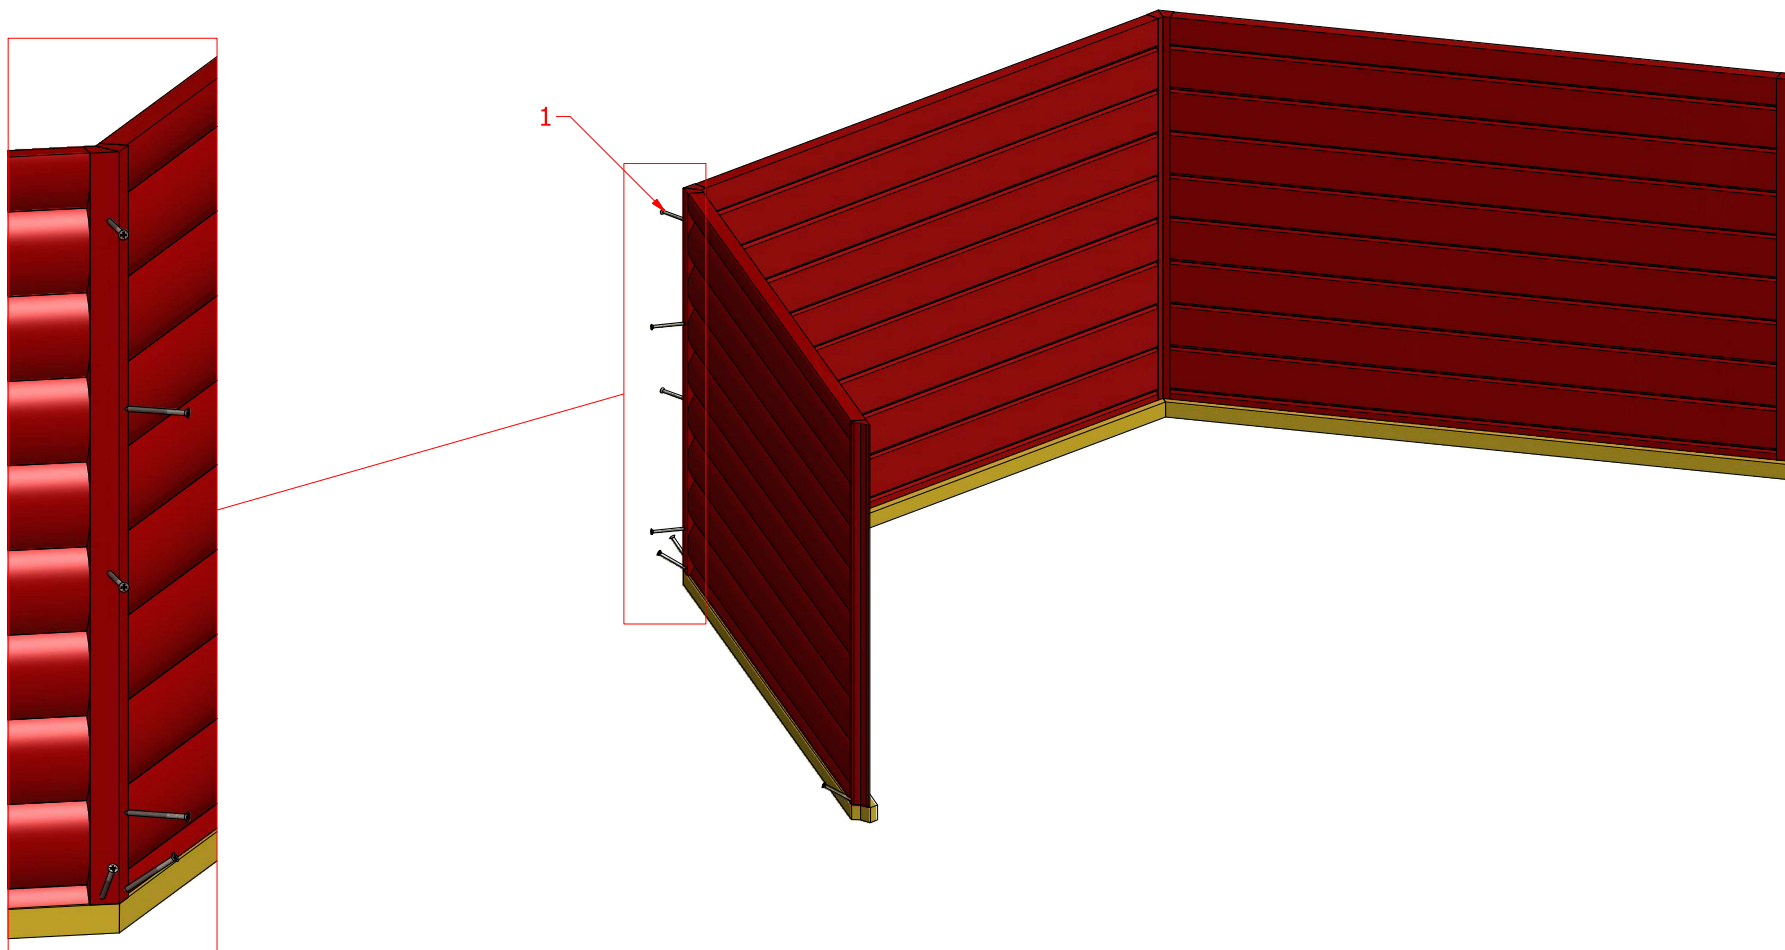

Open grill cabin 9.2 m²

Open grill cabin 9.2 m²

Open grill cabin 9.2 m²

Screws			
1	S1	5x100	4 pcs

1

Open grill cabin 9.2 m²

Screws

1	S2	4x70	18 pcs

Open grill cabin 9.2 m²

Screws			
1	S2	4x70	8 pcs
2	S3	3.5x45	12 pcs

3.1

3.2

Open grill cabin 9.2 m²

Screws			
1	S2	4x70	52 pcs

Open grill cabin 9.2 m²

Screws

1	S2	4x70	47 pcs

Open grill cabin 9.2 m²

Screws

1	S3	3.5x45	24 pcs
2	V1	2.5x25	

Open grill cabin 9.2 m²

Screws

1	S2	4x70	6 pcs

Open grill cabin 9.2 m²