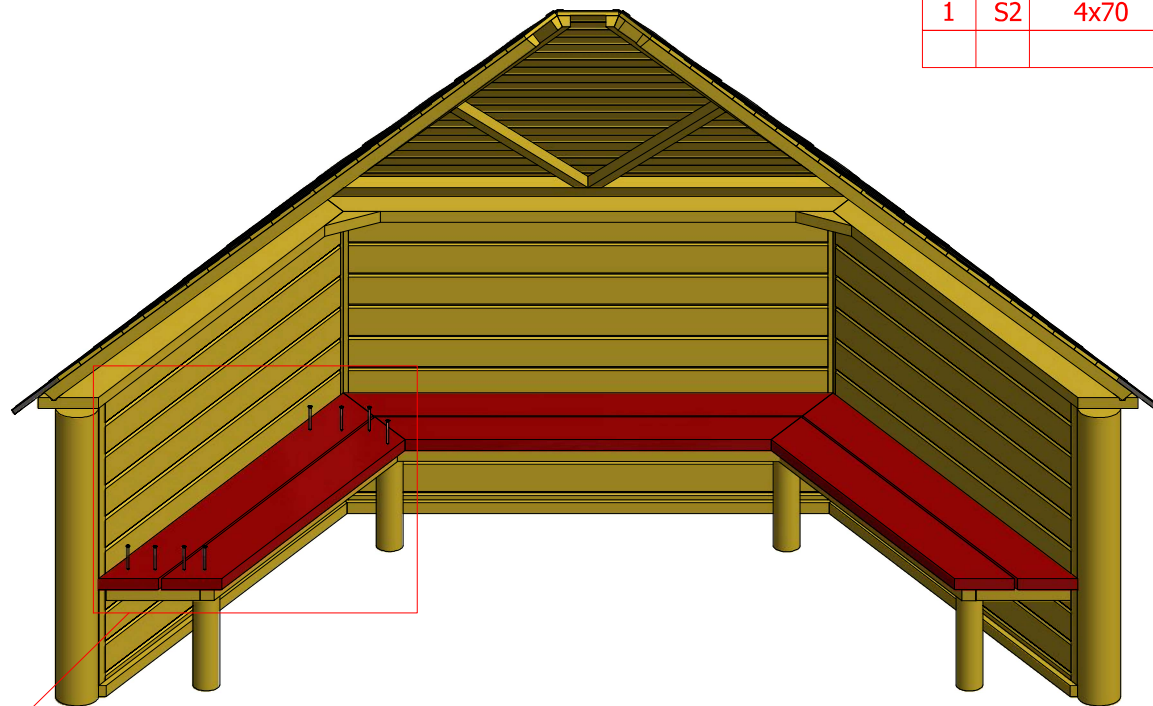

Open grill cabin 9.2 m²

Screws

1	S2	4x70	24 pcs