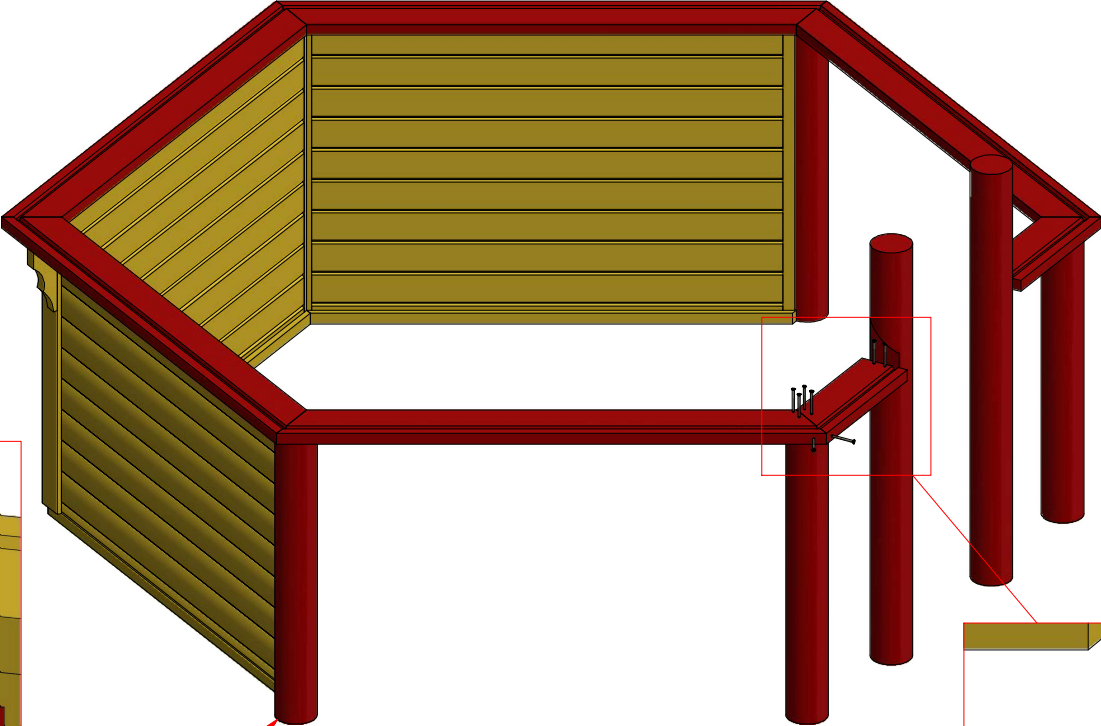

Open grill cabin 9.2 m²

Screws			
1	S2	4x70	8 pcs
2	S3	3.5x45	12 pcs

3.1

3.2

Open grill cabin 9.2 m²

Screws			
1	S2	4x70	52 pcs

Open grill cabin 9.2 m²

Screws

1	S2	4x70	47 pcs

Open grill cabin 9.2 m²

Screws

1	S3	3.5x45	24 pcs
2	V1	2.5x25	

Open grill cabin 9.2 m²

Screws

1	S2	4x70	6 pcs

Open grill cabin 9.2 m²