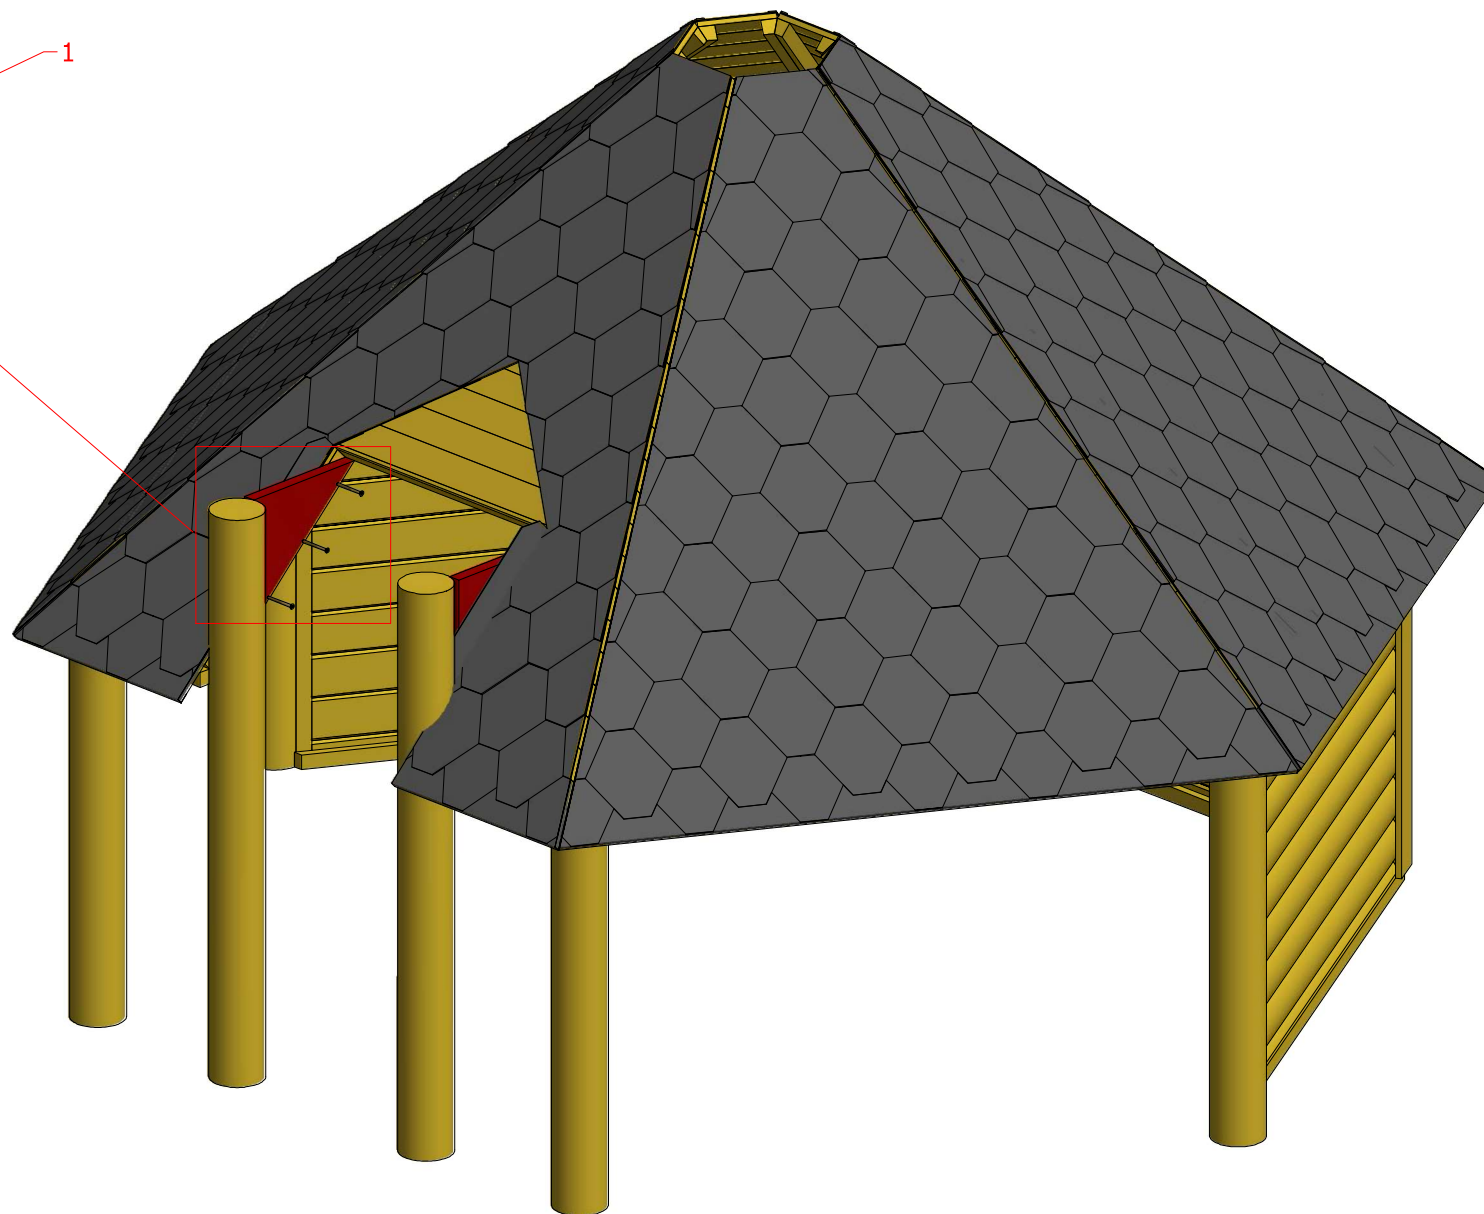

1	S2	4x70	47 pcs

Open grill cabin 9.2 m²

Screws

1	S3	3.5x45	24 pcs
2	V1	2.5x25	

Open grill cabin 9.2 m²

Screws

1	S2	4x70	6 pcs

Open grill cabin 9.2 m²

Screws

1	S2	4x70	22 pcs

Open grill cabin 9.2 m²

Screws

1	S2	4x70	8 pcs
2	S3	3.5x45	4 pcs

Open grill cabin 9.2 m²

Screws

1	S2	4x70	53 pcs