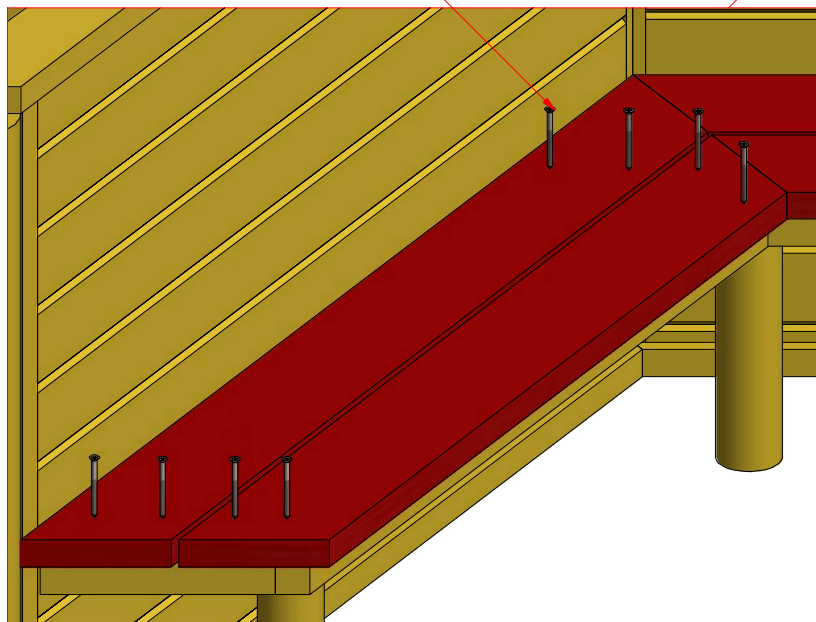

1

Open grill cabin 9.2 m²

Screws

1	S2	4x70	24 pcs

1

Open grill cabin 9.2 m²

Screws

1	S3	3.5x45	20 pcs