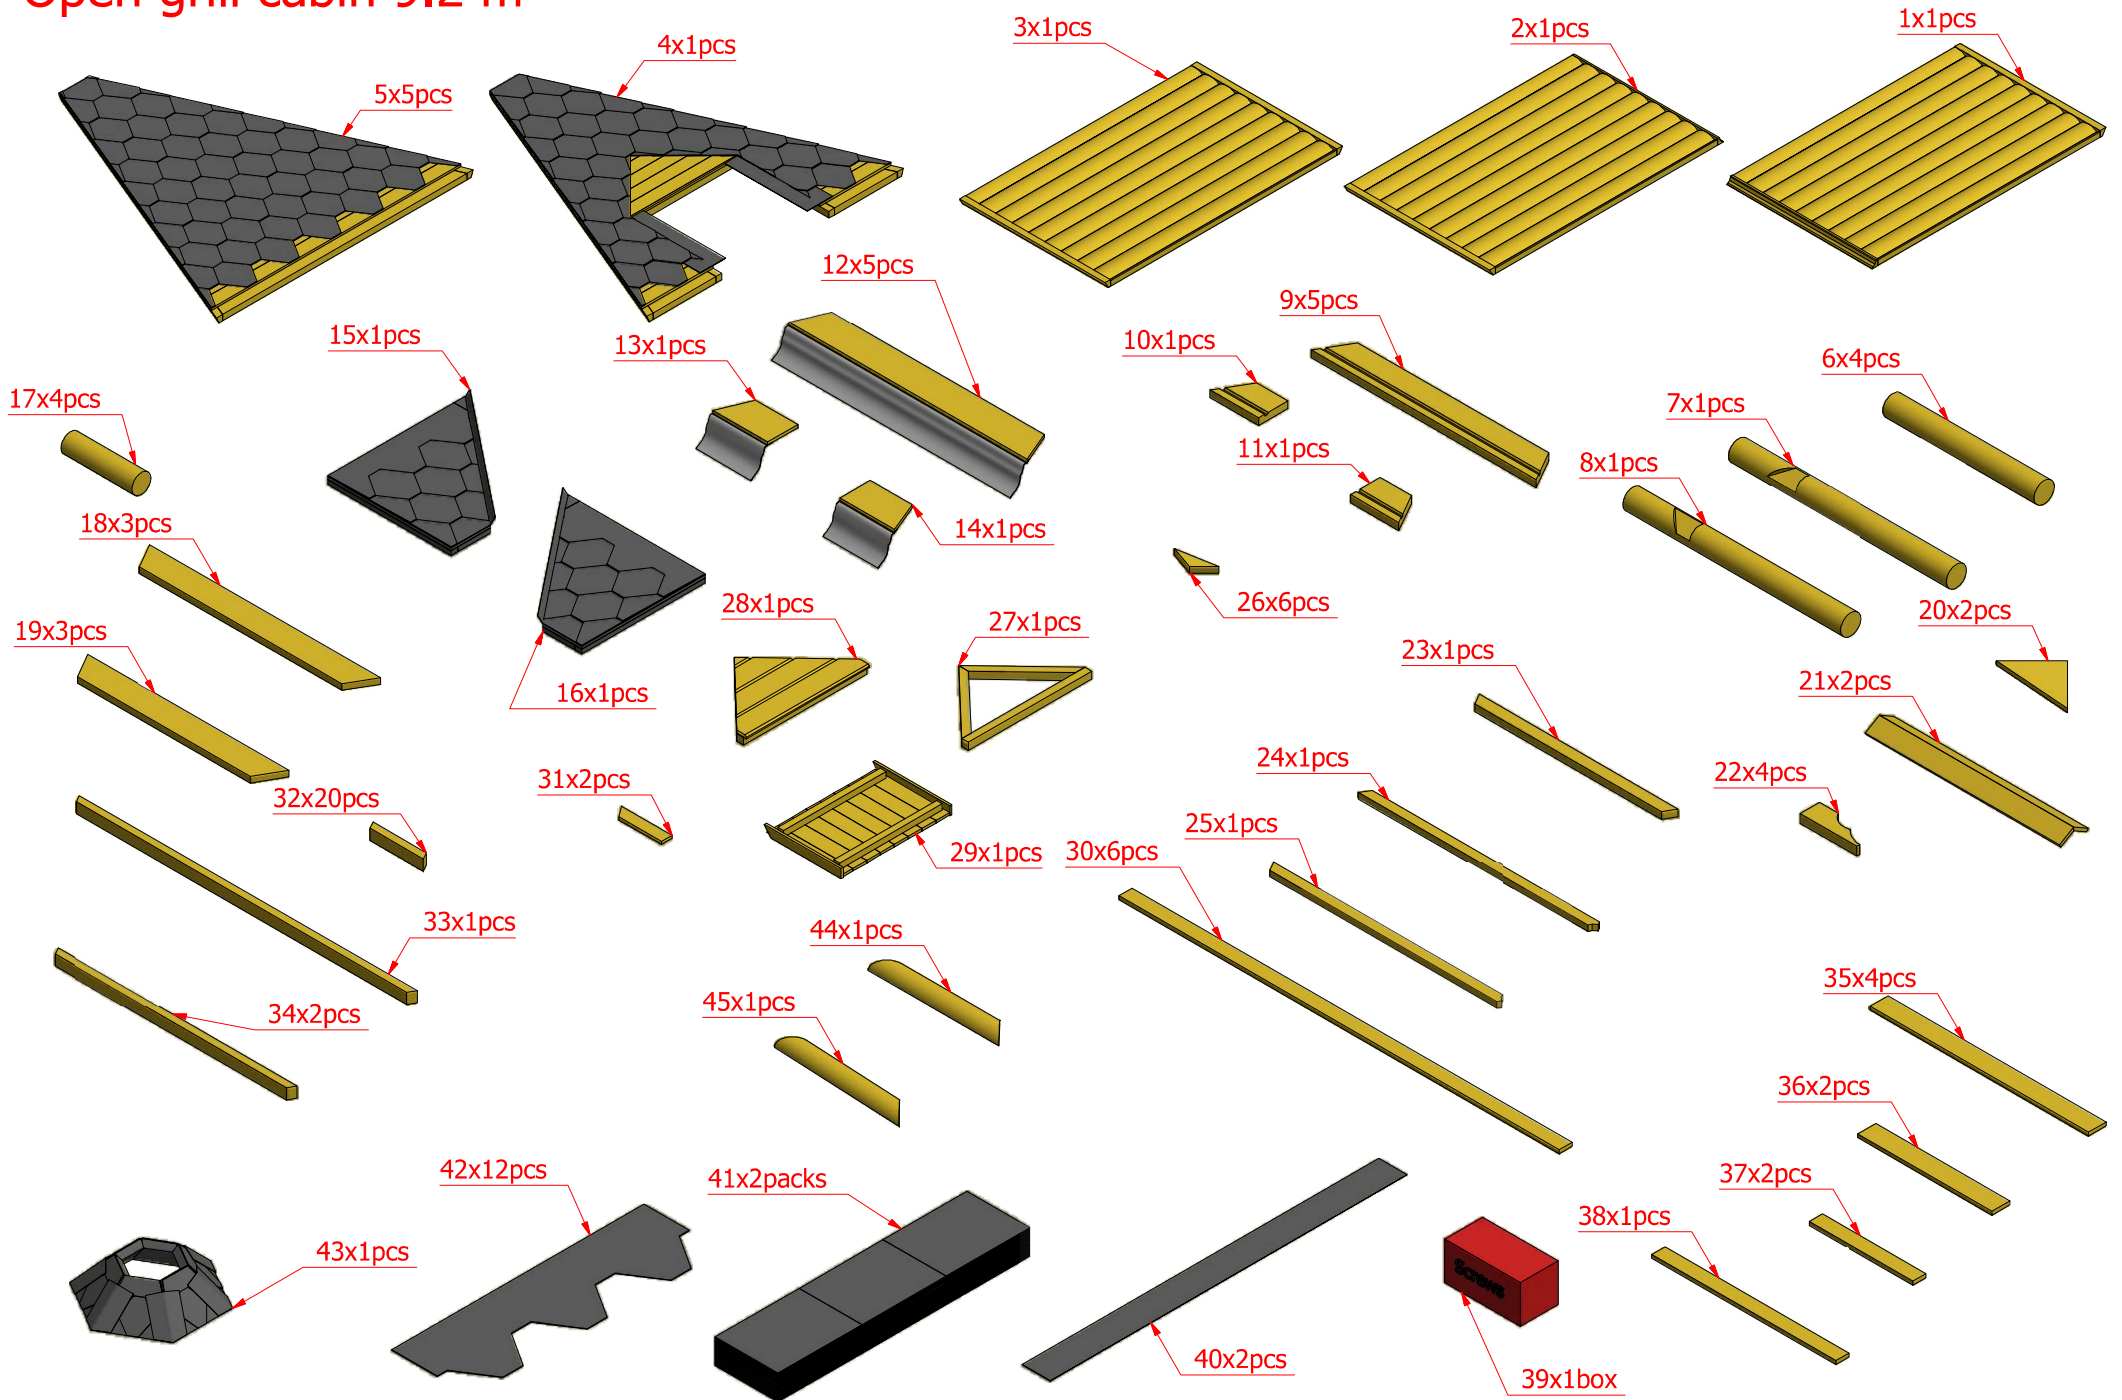

Open grill cabin 9.2 m²

Open grill cabin 9.2 m²

Open grill cabin 9.2 m²

Screws			
1	S1	5x100	4 pcs

1

Open grill cabin 9.2 m²

Screws

1	S2	4x70	18 pcs

Open grill cabin 9.2 m²

Screws			
1	S2	4x70	8 pcs
2	S3	3.5x45	12 pcs

3.1

3.2

Open grill cabin 9.2 m²

Screws			
1	S2	4x70	52 pcs

Open grill cabin 9.2 m²

Screws

1	S2	4x70	47 pcs

Open grill cabin 9.2 m²

Screws

1	S3	3.5x45	24 pcs
2	V1	2.5x25	

Open grill cabin 9.2 m²

Screws

1	S2	4x70	6 pcs

Open grill cabin 9.2 m²