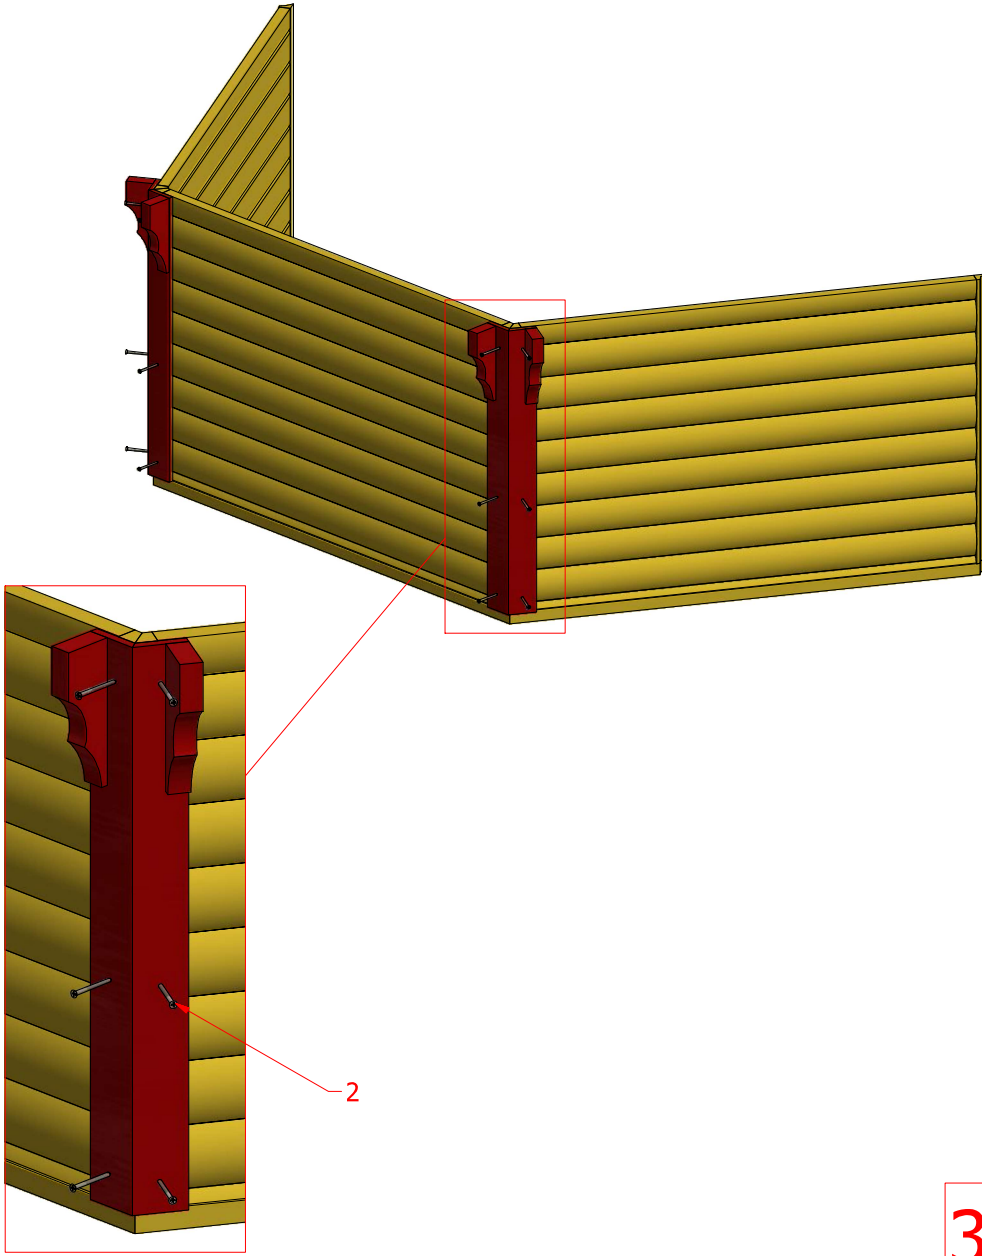

Open grill cabin 9.2 m²

Open grill cabin 9.2 m²

Open grill cabin 9.2 m²

Screws			
1	S1	5x100	4 pcs

1

Open grill cabin 9.2 m²

Screws

1	S2	4x70	18 pcs

Open grill cabin 9.2 m²

Screws			
1	S2	4x70	8 pcs
2	S3	3.5x45	12 pcs

3.1

3.2

Open grill cabin 9.2 m²

Screws			
1	S2	4x70	52 pcs

Open grill cabin 9.2 m²

Screws

1	S2	4x70	47 pcs

Open grill cabin 9.2 m²

Screws

1	S3	3.5x45	24 pcs
2	V1	2.5x25	

Open grill cabin 9.2 m²

Screws

1	S2	4x70	6 pcs

Open grill cabin 9.2 m²