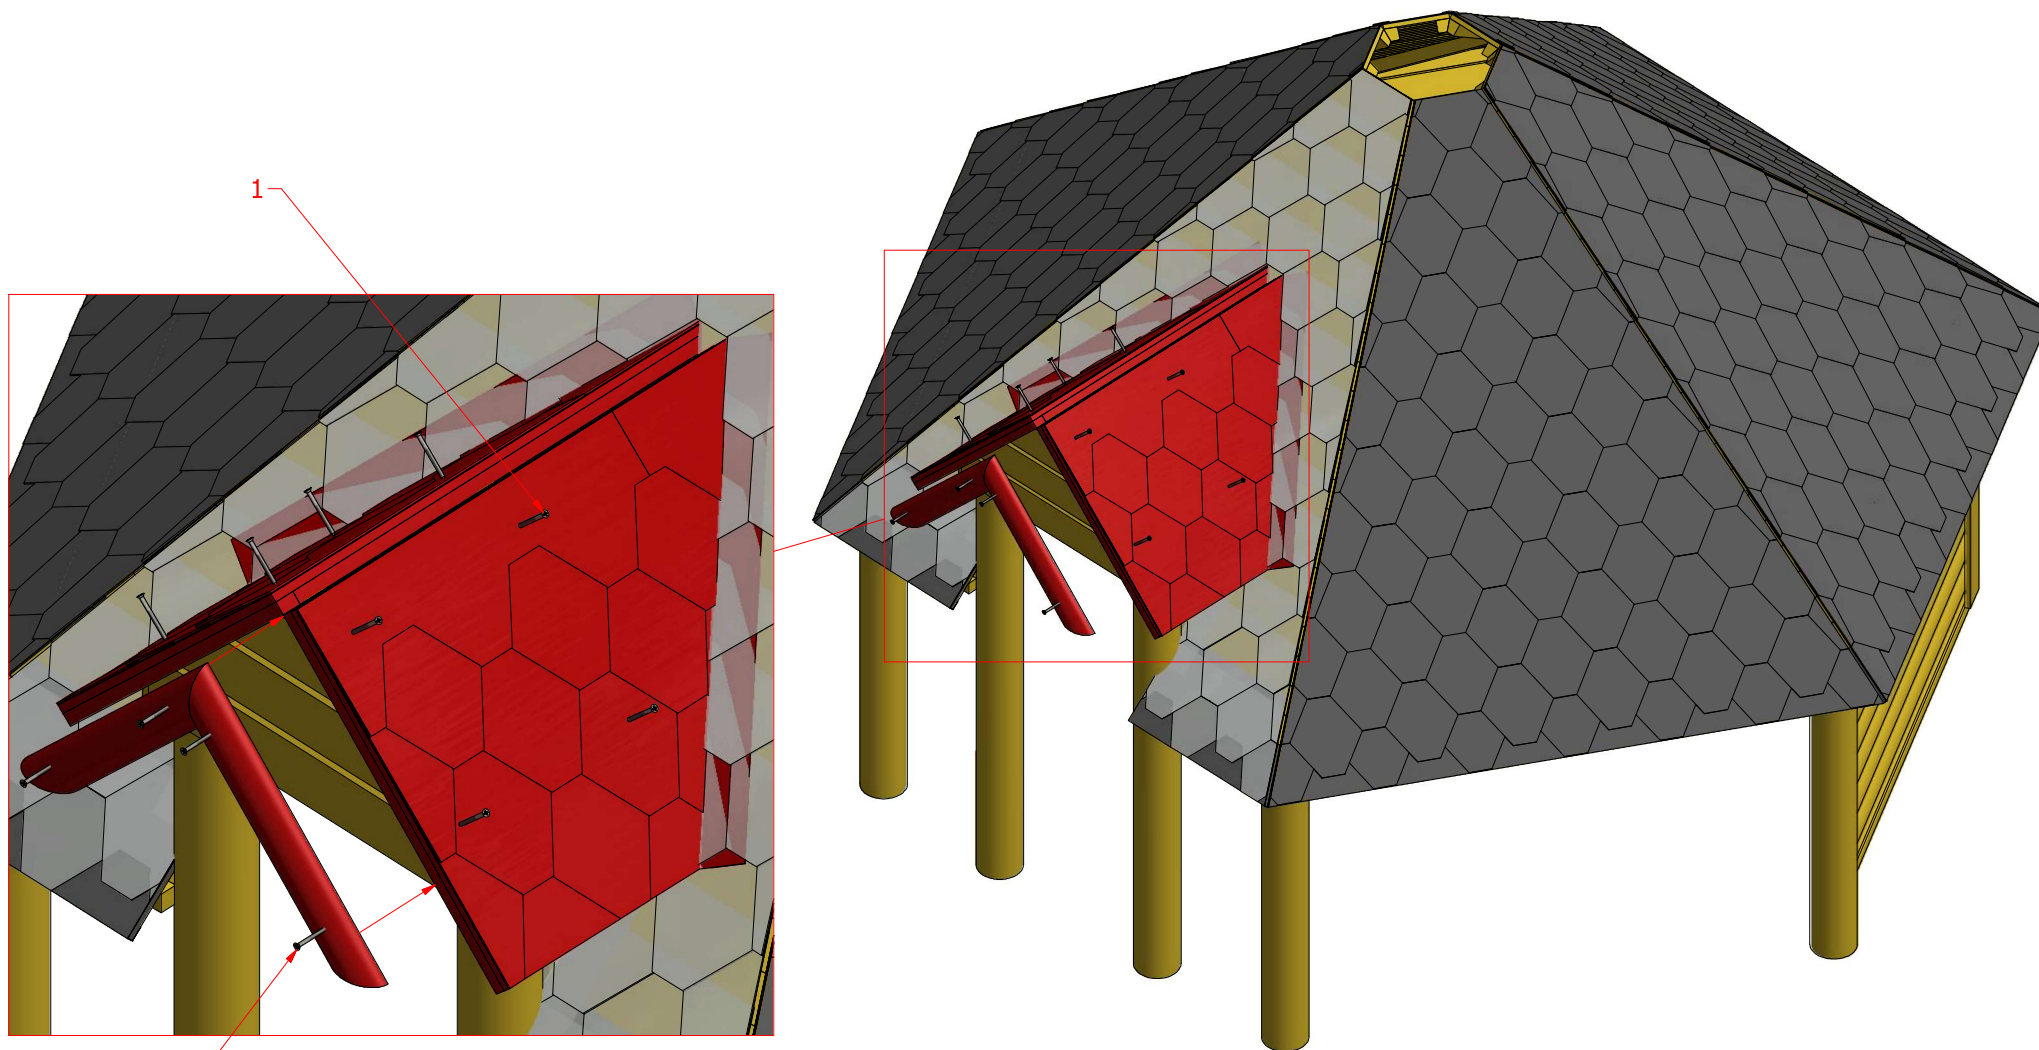

Screws

1	S2	4x70	22 pcs

Open grill cabin 9.2 m²

Screws

1	S2	4x70	8 pcs
2	S3	3.5x45	4 pcs

Open grill cabin 9.2 m²

Screws

1	S2	4x70	53 pcs