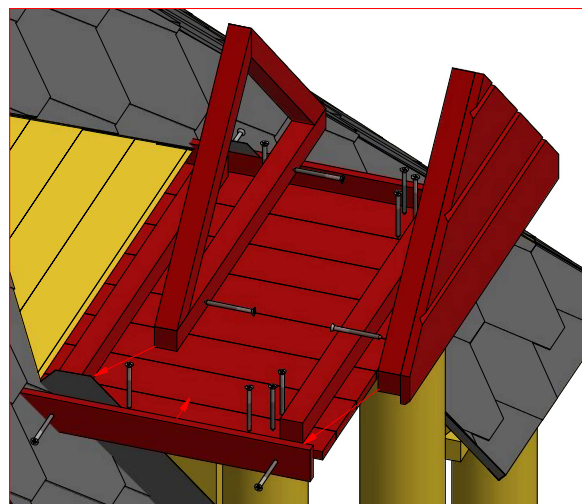

Open grill cabin 9.2 m²

Screws			
1	S2	4x70	8 pcs
2	S3	3.5x45	12 pcs

3.1

3.2

Open grill cabin 9.2 m²

Screws			
1	S2	4x70	52 pcs

Open grill cabin 9.2 m²

Screws

1	S2	4x70	47 pcs

Open grill cabin 9.2 m²

Screws

1	S3	3.5x45	24 pcs
2	V1	2.5x25	

Open grill cabin 9.2 m²

Screws

1	S2	4x70	6 pcs

Open grill cabin 9.2 m²

Screws

1	S2	4x70	22 pcs

Open grill cabin 9.2 m²

Screws

1	S2	4x70	8 pcs
2	S3	3.5x45	4 pcs

Open grill cabin 9.2 m²

Screws

1	S2	4x70	53 pcs