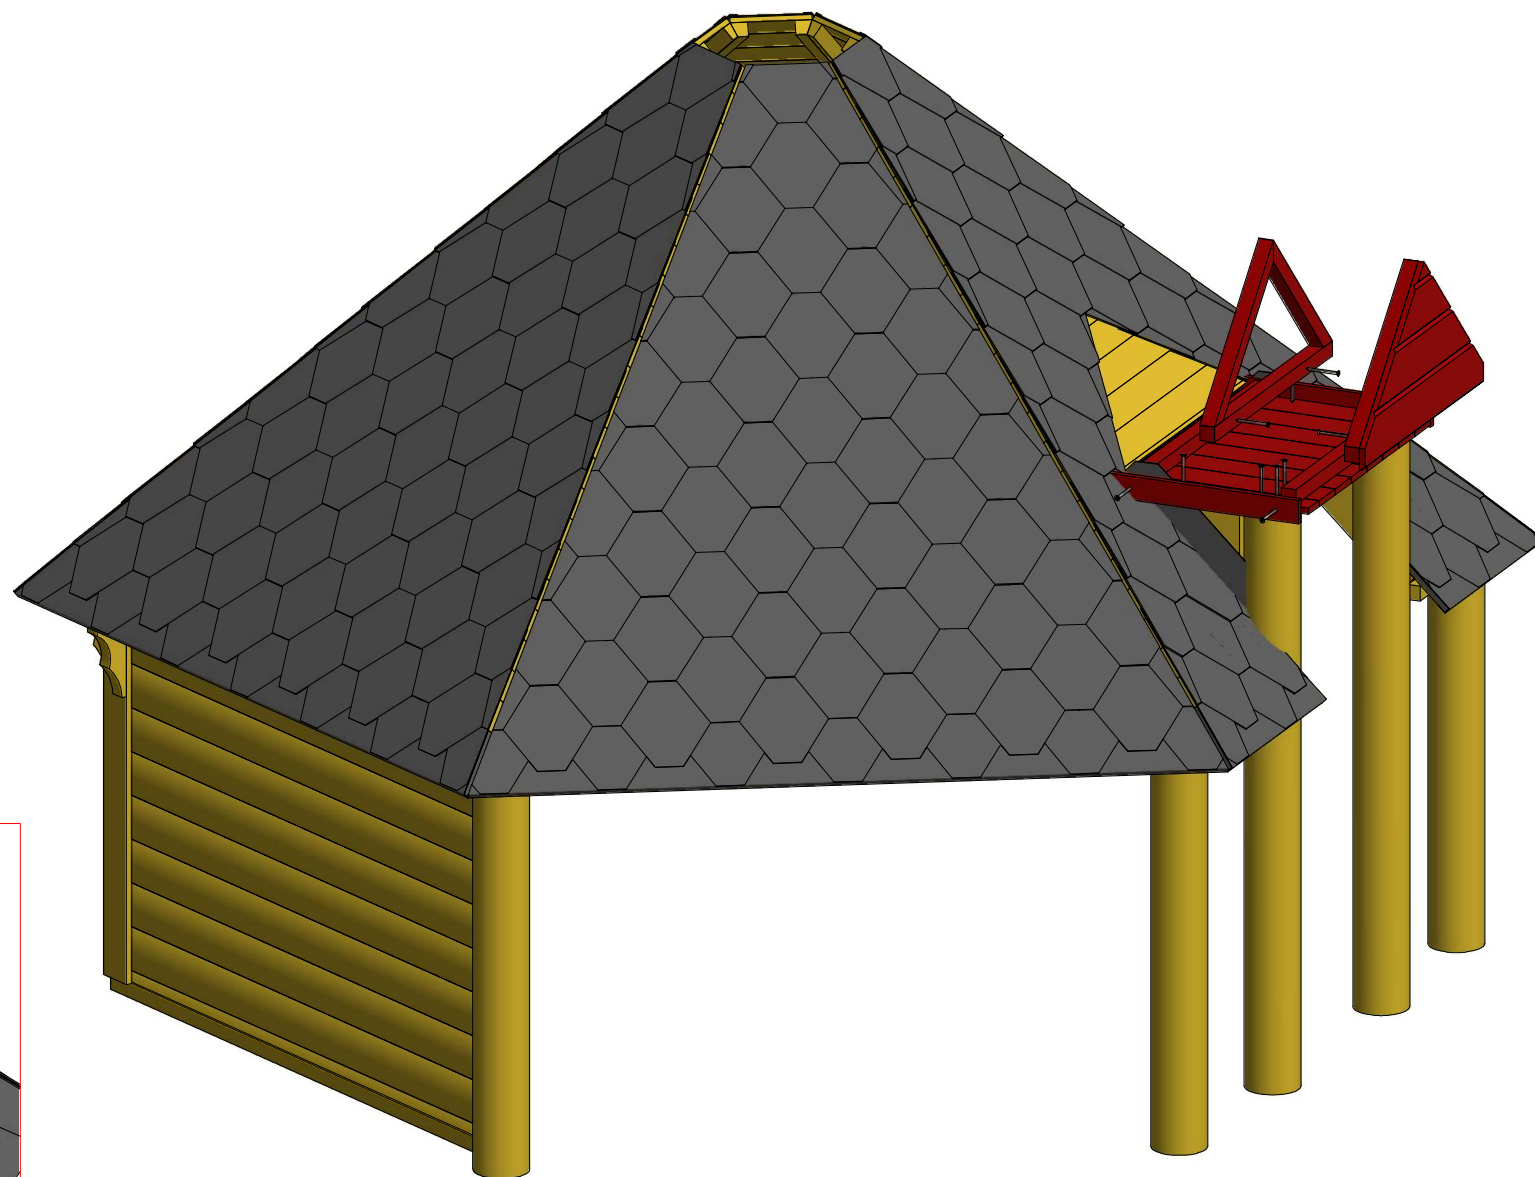

Open grill cabin 9.2 m²

Screws

1	S2	4x70	22 pcs