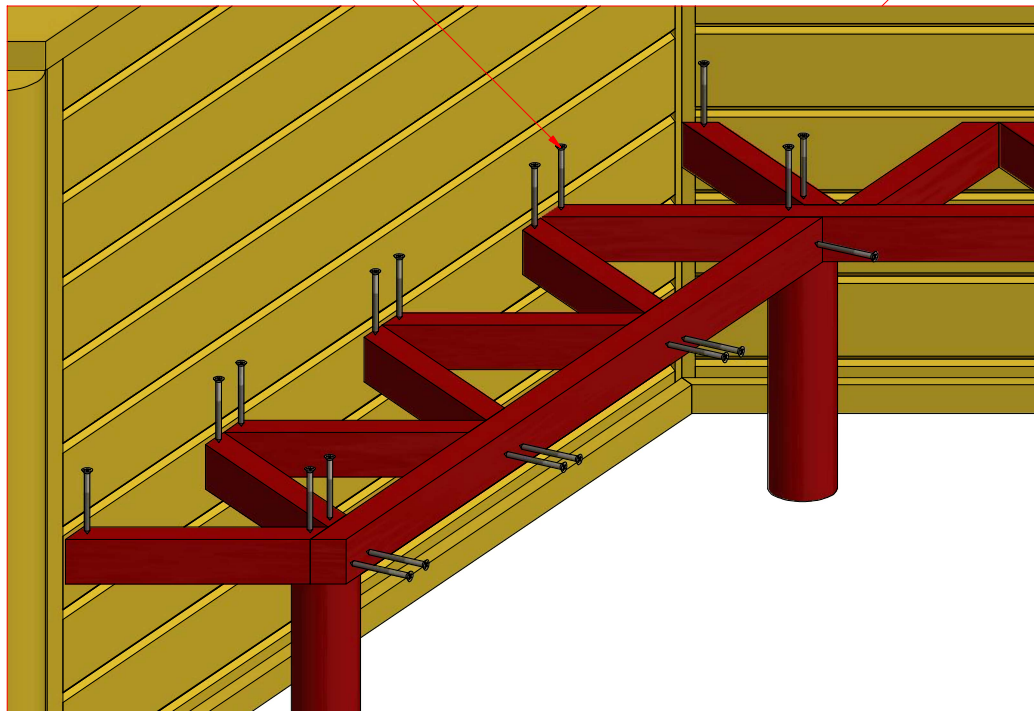

Screws

1	S2	4x70	22 pcs

Open grill cabin 9.2 m²

Screws

1	S2	4x70	8 pcs
2	S3	3.5x45	4 pcs

Open grill cabin 9.2 m²

Screws

1	S2	4x70	53 pcs

1

Open grill cabin 9.2 m²

Screws

1	S2	4x70	24 pcs

1

Open grill cabin 9.2 m²

Screws

1	S3	3.5x45	20 pcs