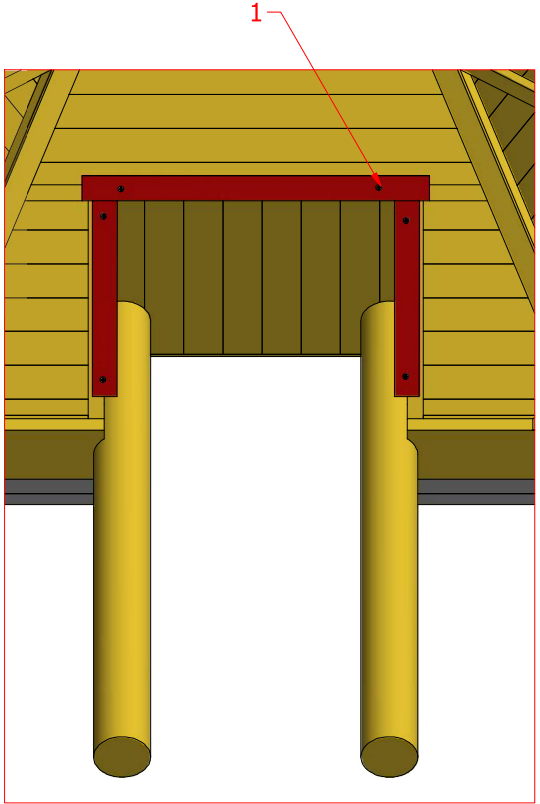

1

Open grill cabin 9.2 m²

Screws

1	S2	4x70	24 pcs

1

Open grill cabin 9.2 m²

Screws

1	S3	3.5x45	20 pcs