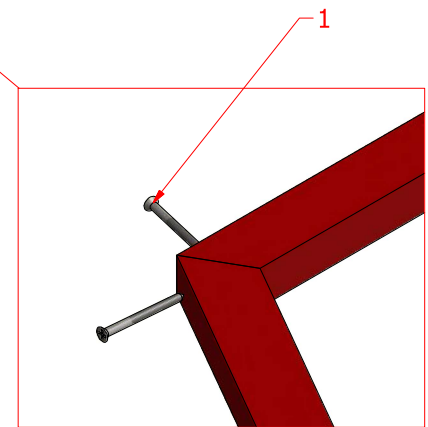

Open grill cabin 9.2 m²

Screws			
1	S1	5x100	4 pcs

1