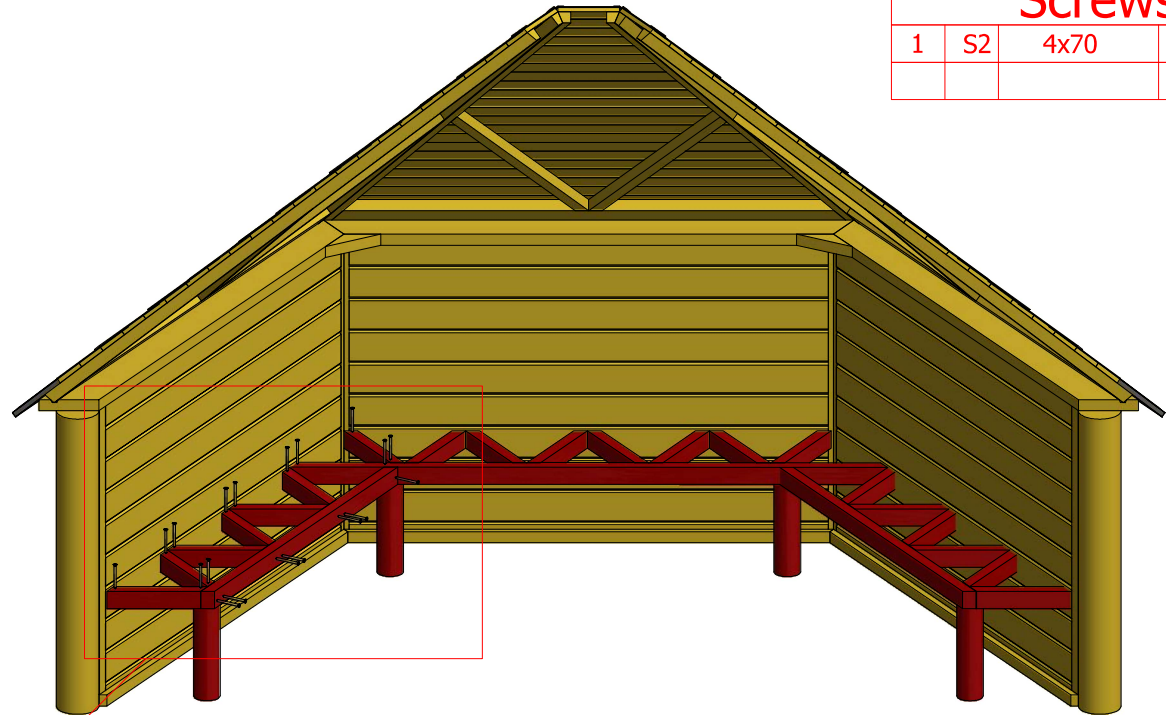

Screws

1	S2	4x70	22 pcs

Open grill cabin 9.2 m²

Screws

1	S2	4x70	8 pcs
2	S3	3.5x45	4 pcs

Open grill cabin 9.2 m²

Screws

1	S2	4x70	53 pcs

1

Open grill cabin 9.2 m²

Screws

1	S2	4x70	24 pcs

1

Open grill cabin 9.2 m²

Screws

1	S3	3.5x45	20 pcs