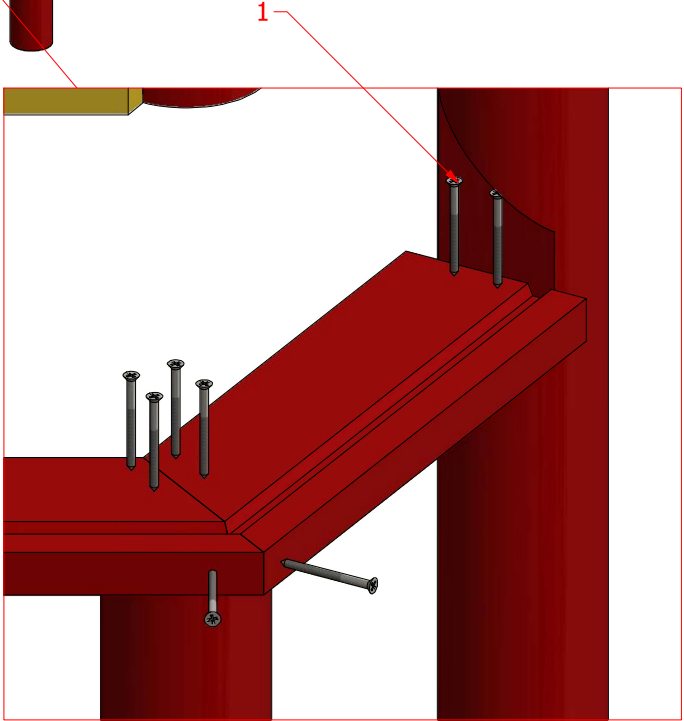

Open grill cabin 9.2 m²

Screws			
1	S2	4x70	8 pcs
2	S3	3.5x45	12 pcs

3.1

3.2

Open grill cabin 9.2 m²

Screws			
1	S2	4x70	52 pcs

Open grill cabin 9.2 m²

Screws

1	S2	4x70	47 pcs

Open grill cabin 9.2 m²

Screws

1	S3	3.5x45	24 pcs
2	V1	2.5x25	

Open grill cabin 9.2 m²

Screws

1	S2	4x70	6 pcs

Open grill cabin 9.2 m²