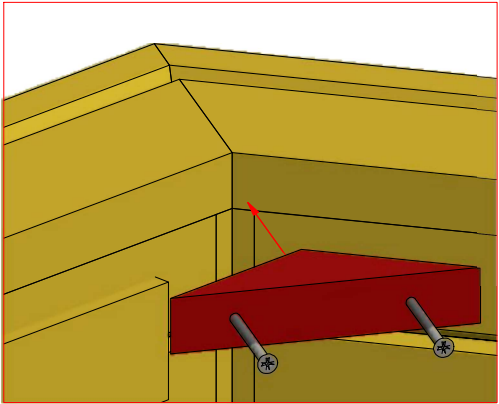

Open grill cabin 9.2 m²

Screws			
1	S2	4x70	8 pcs
2	S3	3.5x45	12 pcs

3.1

3.2

Open grill cabin 9.2 m²

Screws			
1	S2	4x70	52 pcs

Open grill cabin 9.2 m²

Screws

1	S2	4x70	47 pcs

Open grill cabin 9.2 m²

Screws

1	S3	3.5x45	24 pcs
2	V1	2.5x25	

Open grill cabin 9.2 m²

Screws

1	S2	4x70	6 pcs

Open grill cabin 9.2 m²