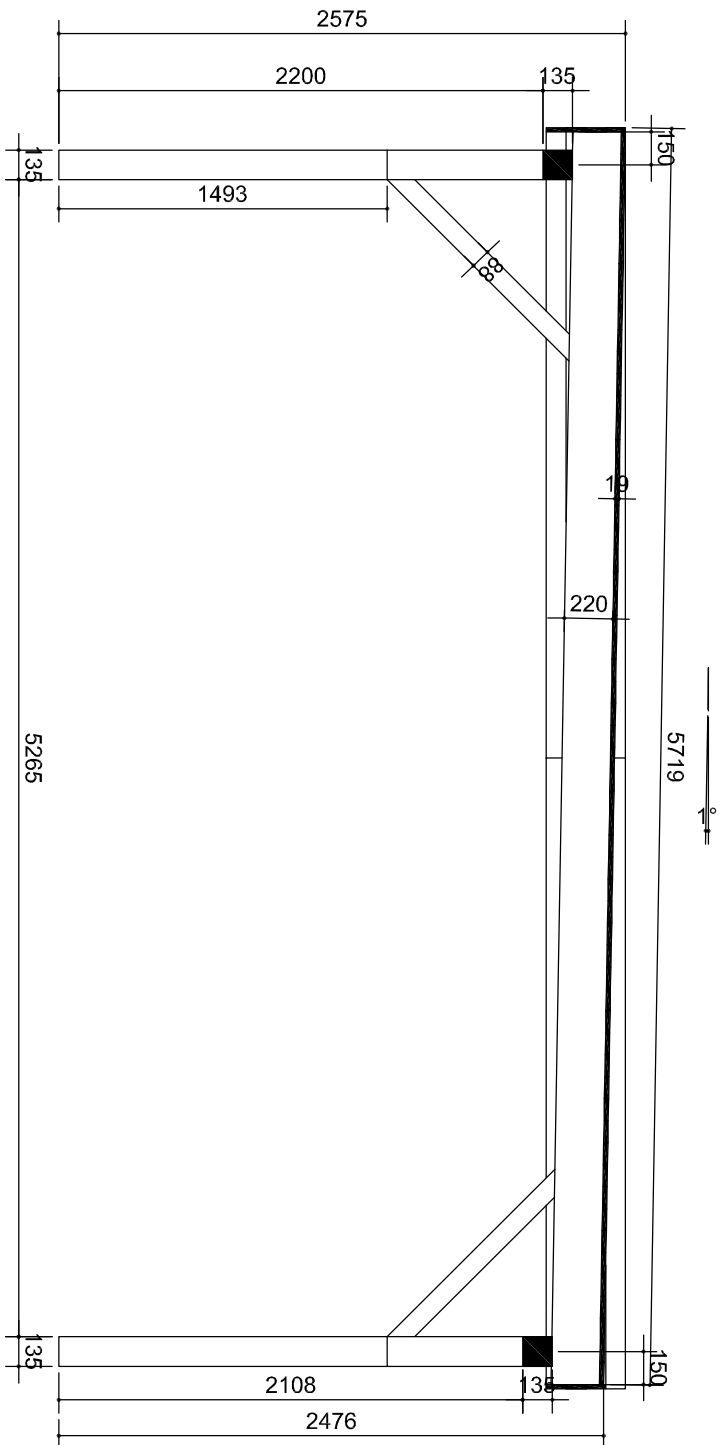

my wooden house  
Avtonaves DAN2 5.7x7.8m

my wooden house  
Avtonaves DAN2 5.7x7.8m

my wooden house  
Avonaves DAN2 5.7x7.8m

my wooden house  
Avionaves DANZ 5.7x7.8m